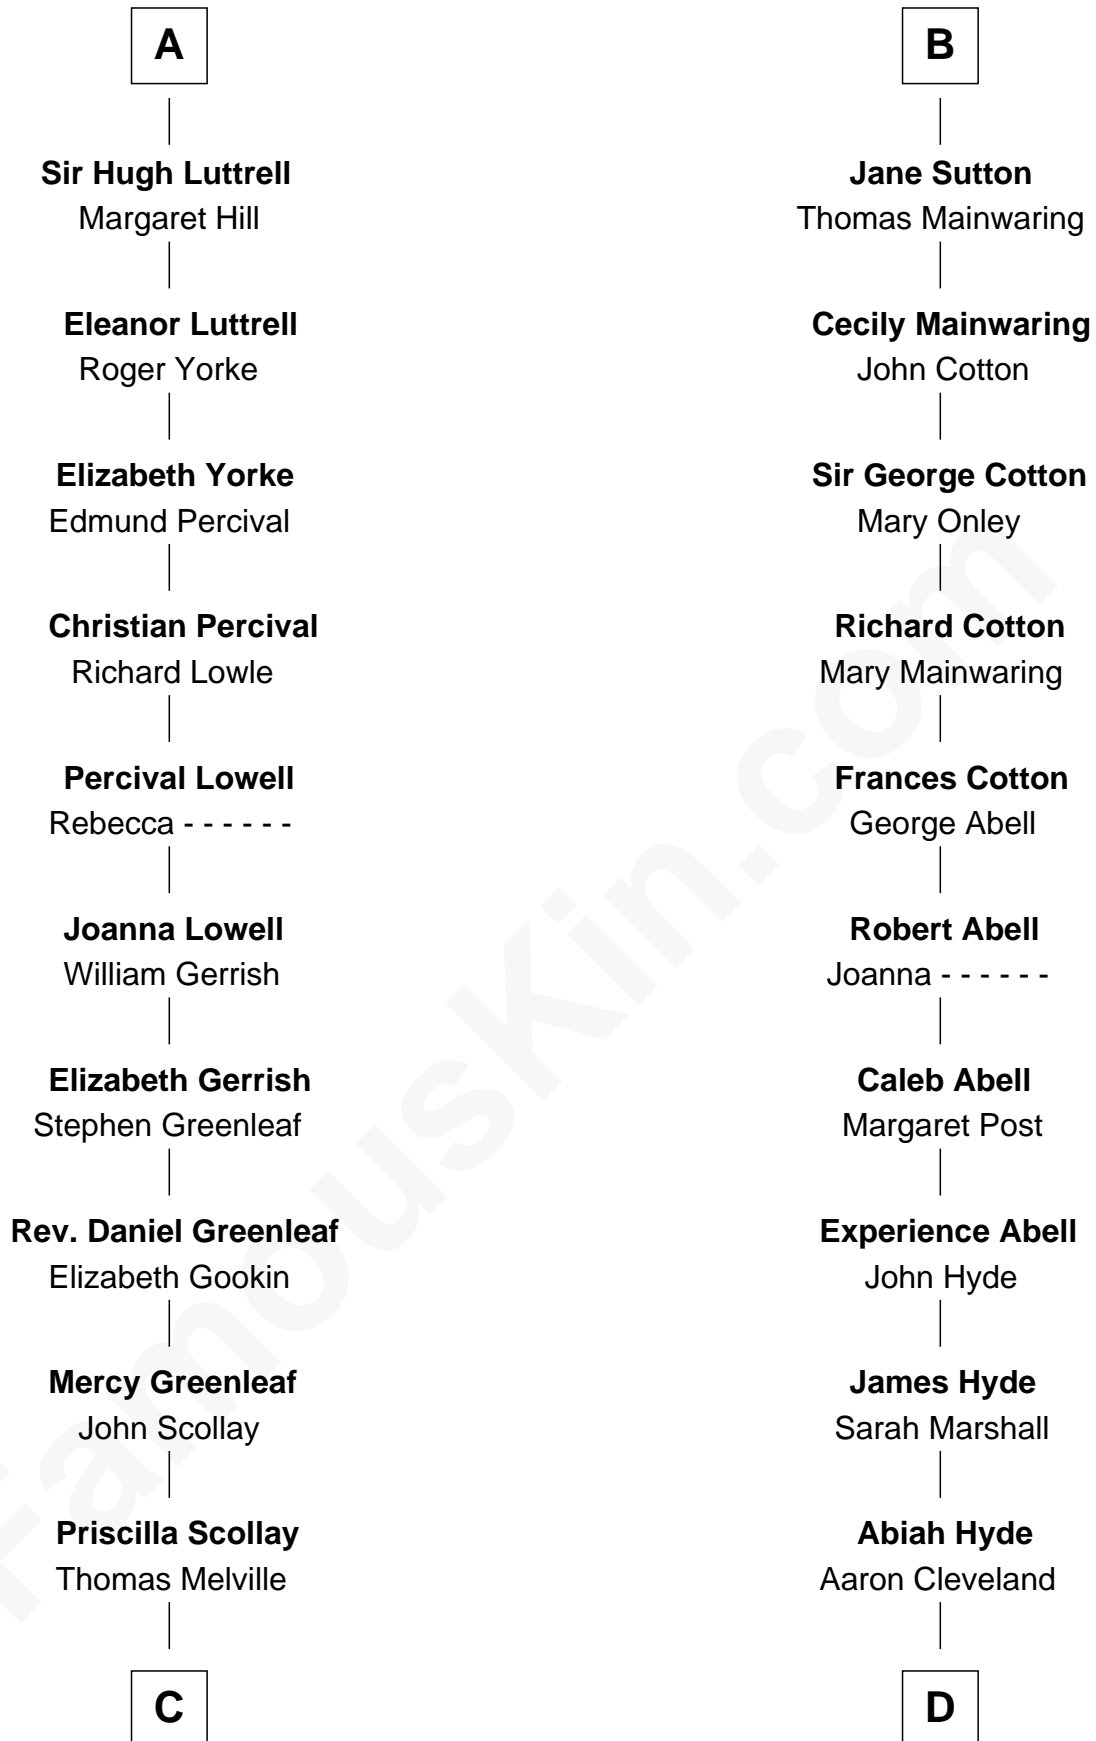

FamousKin.com Relationship Chart of

Herman Melville

Author of Moby Dick

18th cousin 1 time removed of

Grover Cleveland

22nd and 24th U.S. President

Sir Hugh le Despencer

Aveline Basset

Sir John Sutton

Sir John Sutton

Constance Blount

Sir John Sutton

Elizabeth Berkeley

B

C

Allan Melville
Maria Gansevoort