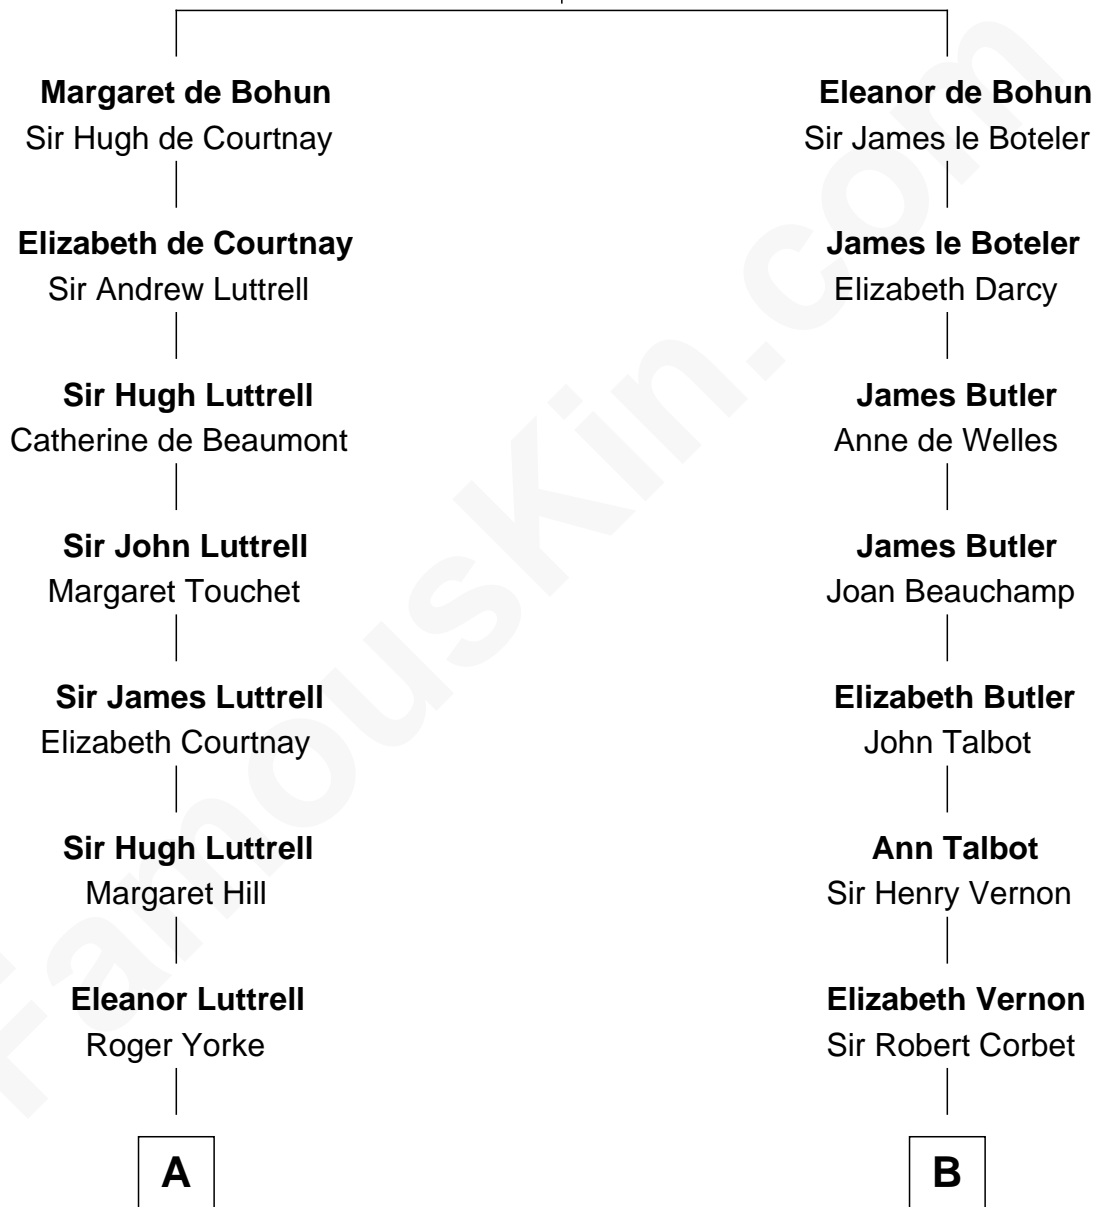

FamousKin.com Relationship Chart of

Herman Melville

Author of Moby Dick

16th cousin 2 times removed of

Grover Cleveland

22nd and 24th U.S. President

Humphrey de Bohun

Elizabeth Plantagenet

C

Rev. Richard Falley Cleveland

Ann Neal

Grover Cleveland

22nd and 24th U.S. President

FamousKin.com