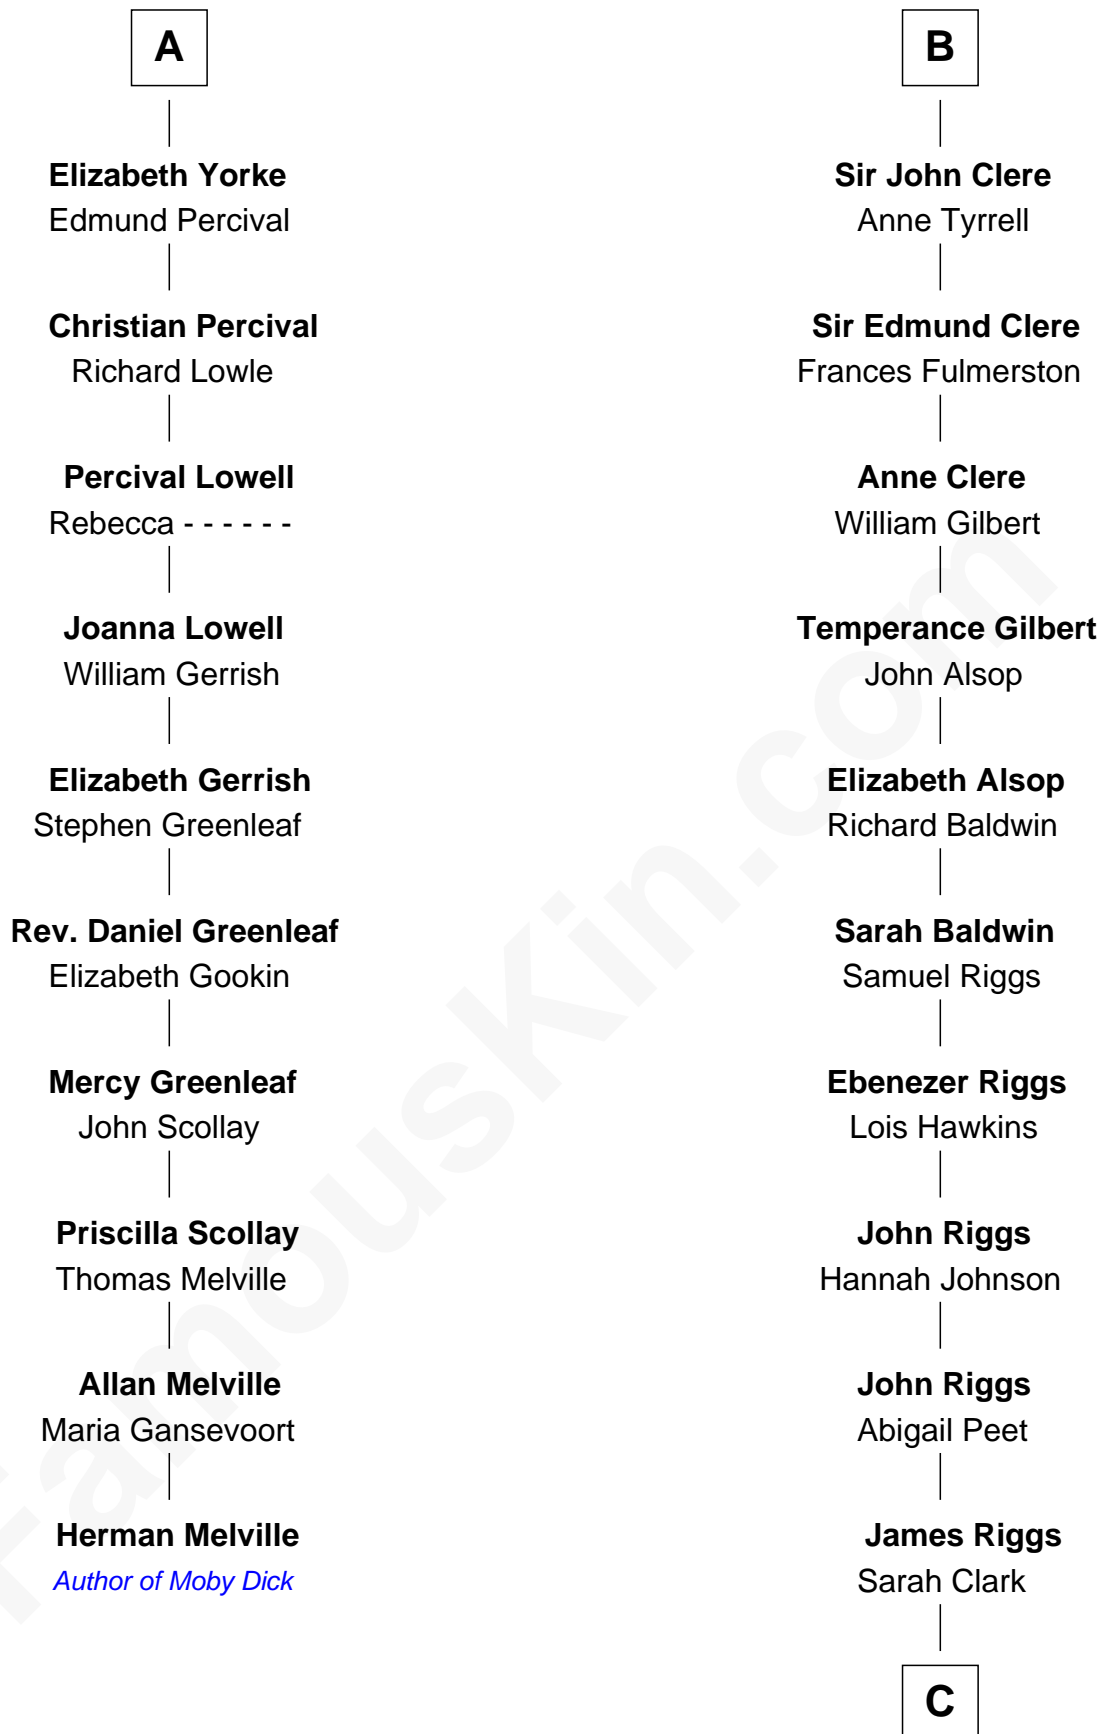

FamousKin.com Relationship Chart of

Herman Melville

Author of Moby Dick

16th cousin 5 times removed of

Mamie (Doud) Eisenhower

First Lady of President Dwight Eisenhower

Humphrey de Bohun

Elizabeth Plantagenet