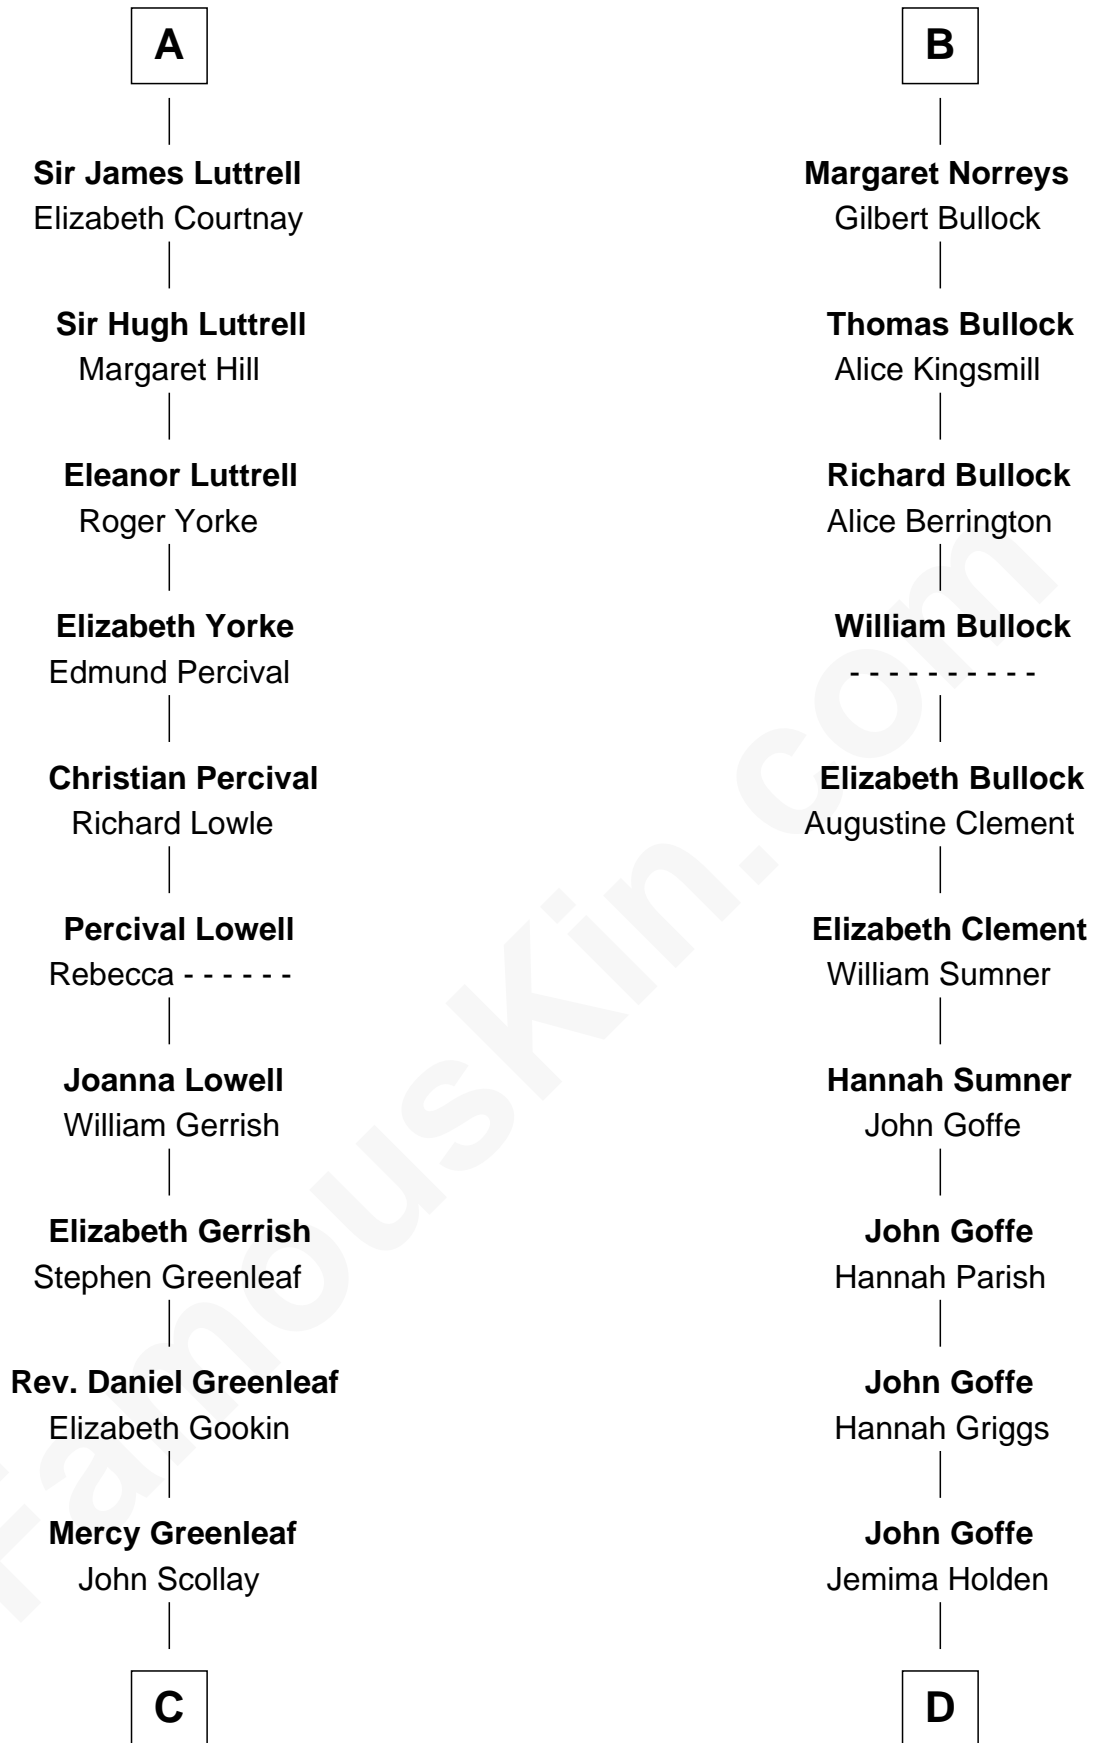

# FamousKin.com Relationship Chart of

**Herman Melville**

*Author of Moby Dick*

19th cousin 2 times removed of

**Lou (Henry) Hoover**

*First Lady of President Herbert Hoover*

**Hugh de Vere**  
Hawise de Quincy

**C**

**Priscilla Scollay**  
Thomas Melville

**Allan Melville**  
Maria Gansevoort

**Herman Melville**  
*Author of Moby Dick*

**D**

**Polly Goffe**  
Josiah Wallace

**Nancy M. Wallace**  
John Scobey

**Philomelia Sophia Scobey**  
Phineas Weed

**Florence Ida Weed**  
Charles Delano Henry

**Lou (Henry) Hoover**  
*First Lady of Herbert Hoover*