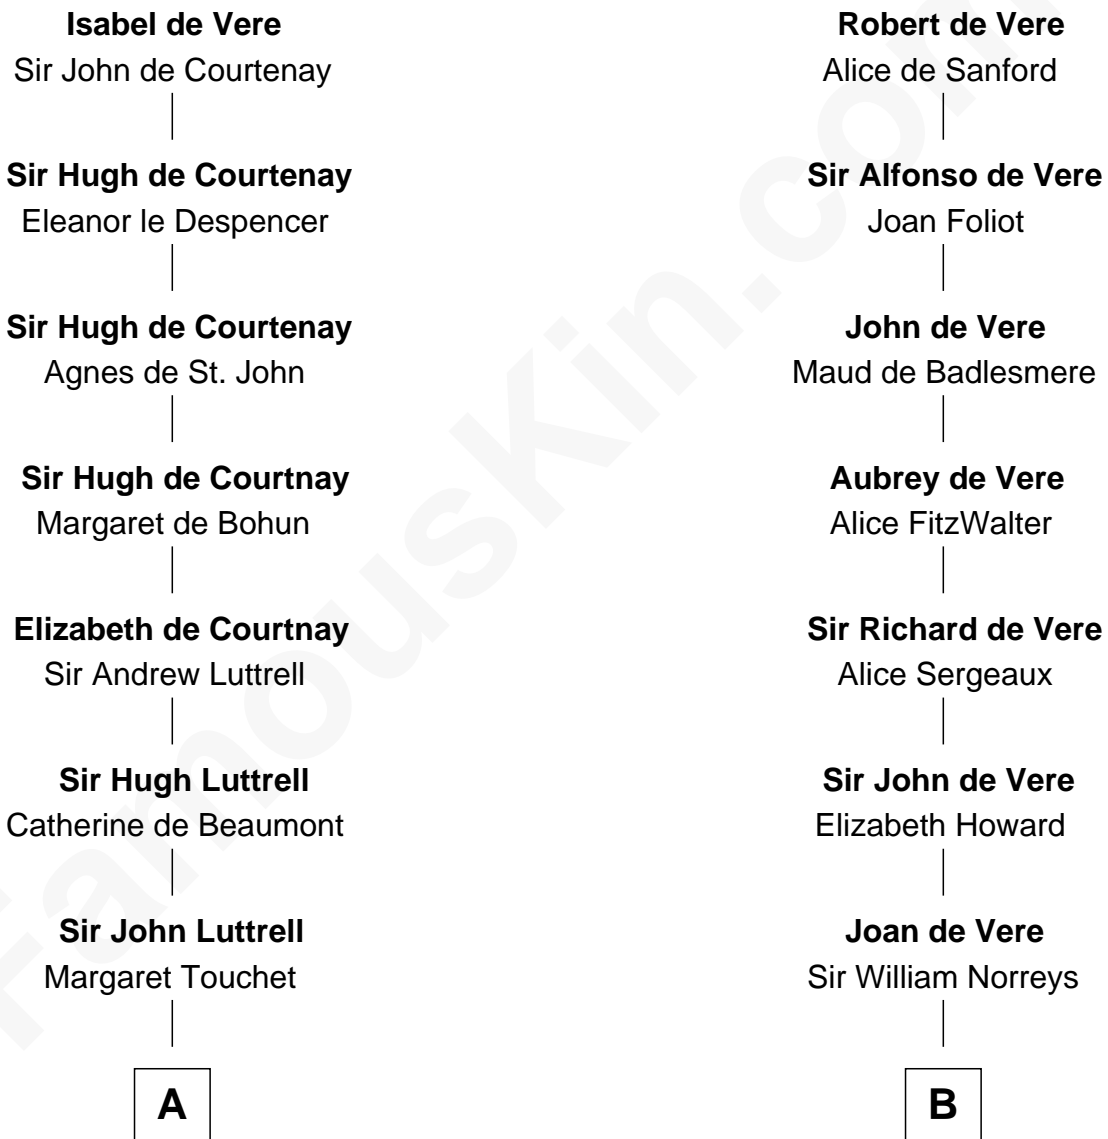

# FamousKin.com Relationship Chart of

**Herman Melville**

*Author of Moby Dick*

19th cousin 2 times removed of

**Lou (Henry) Hoover**

*First Lady of President Herbert Hoover*

**Hugh de Vere**  
Hawise de Quincy

**Florence Ida Weed**  
Charles Delano Henry

**Lou (Henry) Hoover**  
*First Lady of Herbert Hoover*