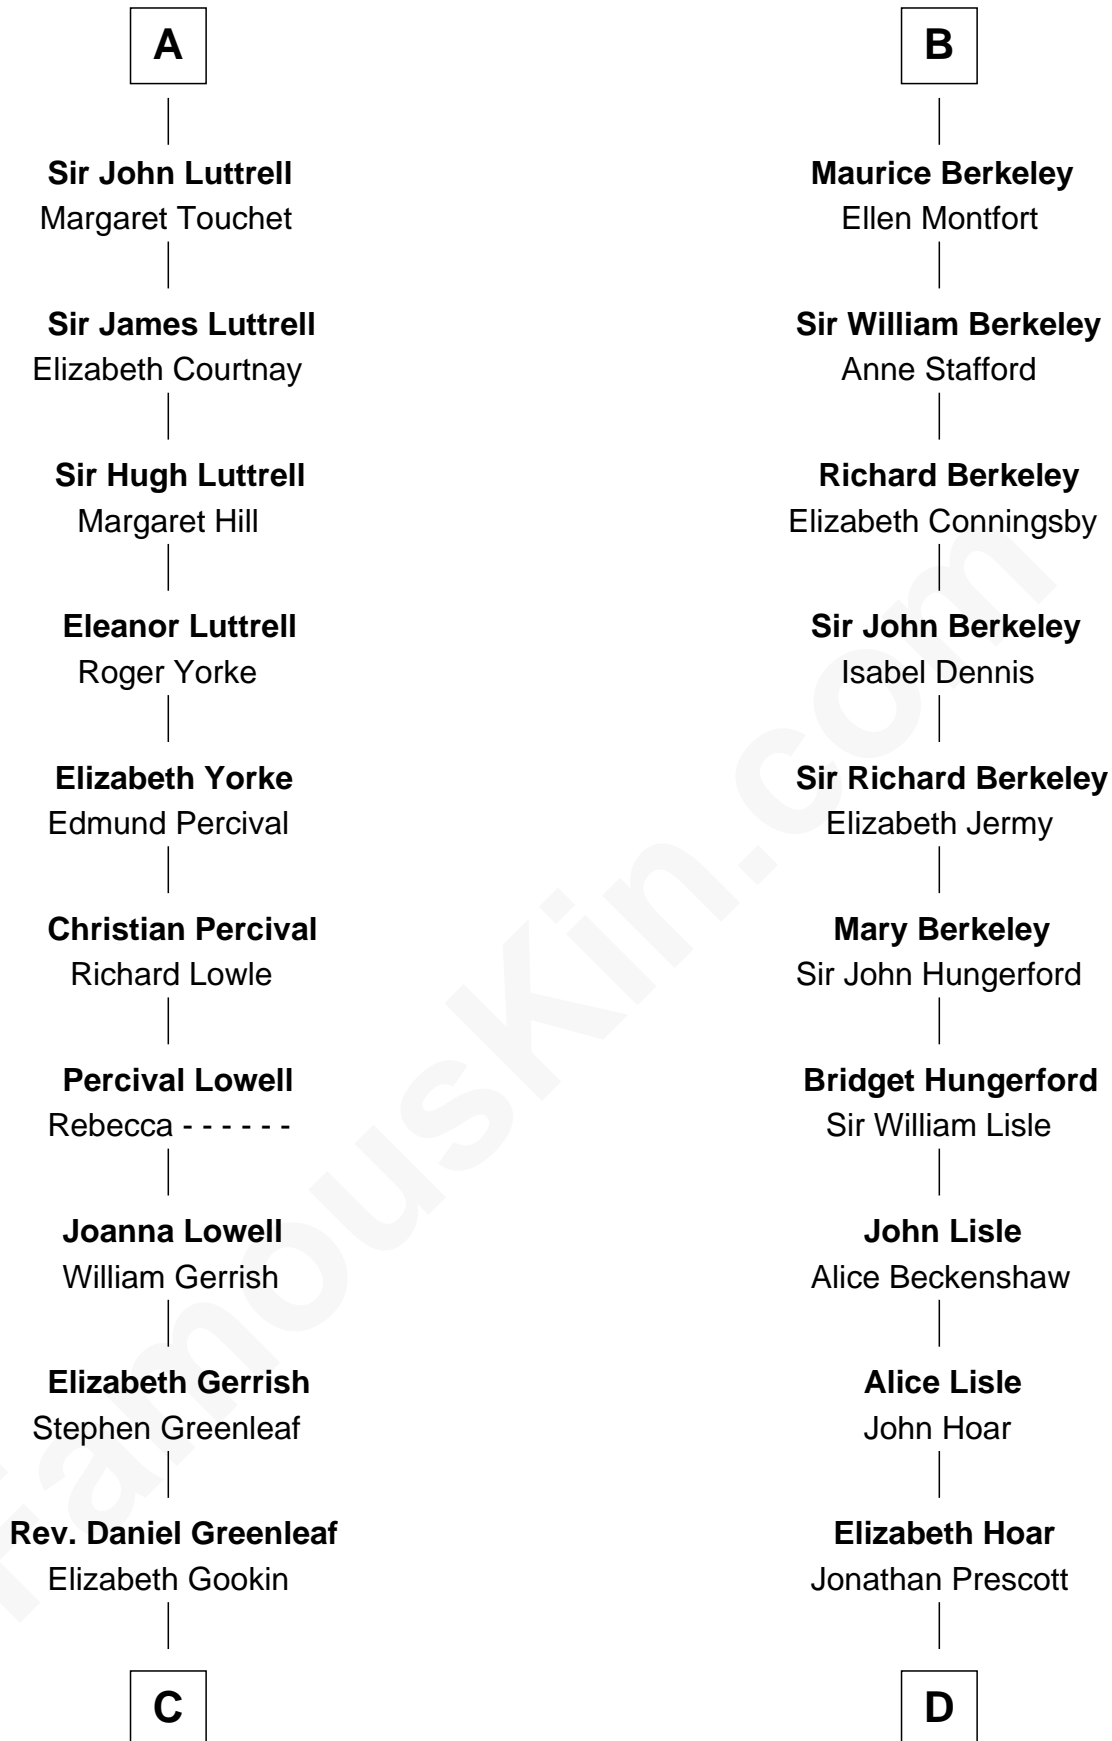

FamousKin.com Relationship Chart of

Herman Melville

Author of Moby Dick

19th cousin 1 time removed of

Samuel Prescott

Completed Paul Revere's Midnight Ride

C

Mercy Greenleaf

Dr. Jonathan Prescott

Rebecca Bulkeley

Dr. Abel Prescott

Abigail Brigham

Samuel Prescott

Completed Paul Revere's Ride