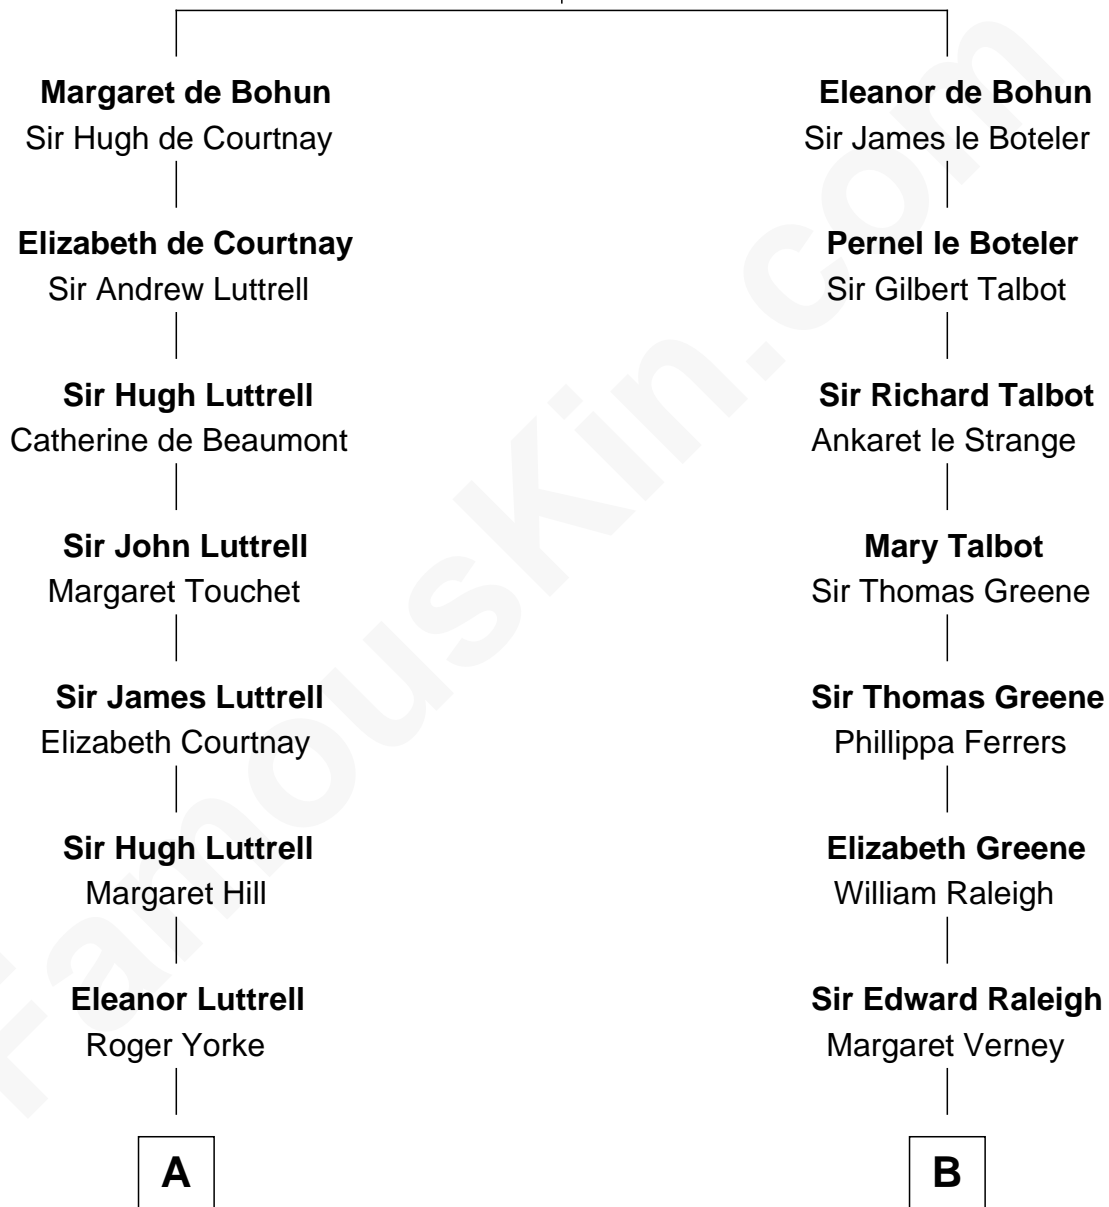

FamousKin.com Relationship Chart of

Herman Melville

Author of Moby Dick

16th cousin 3 times removed of

Stephen A. Douglas

Participated in Lincoln-Douglas Debates

Humphrey de Bohun

Elizabeth Plantagenet

C

Martha Arnold
Benajah Douglass

Dr. Stephen Arnold Douglass
Sarah Fiske

Stephen A. Douglas
[The Lincoln-Douglas Debates](#)

FamousKin.com