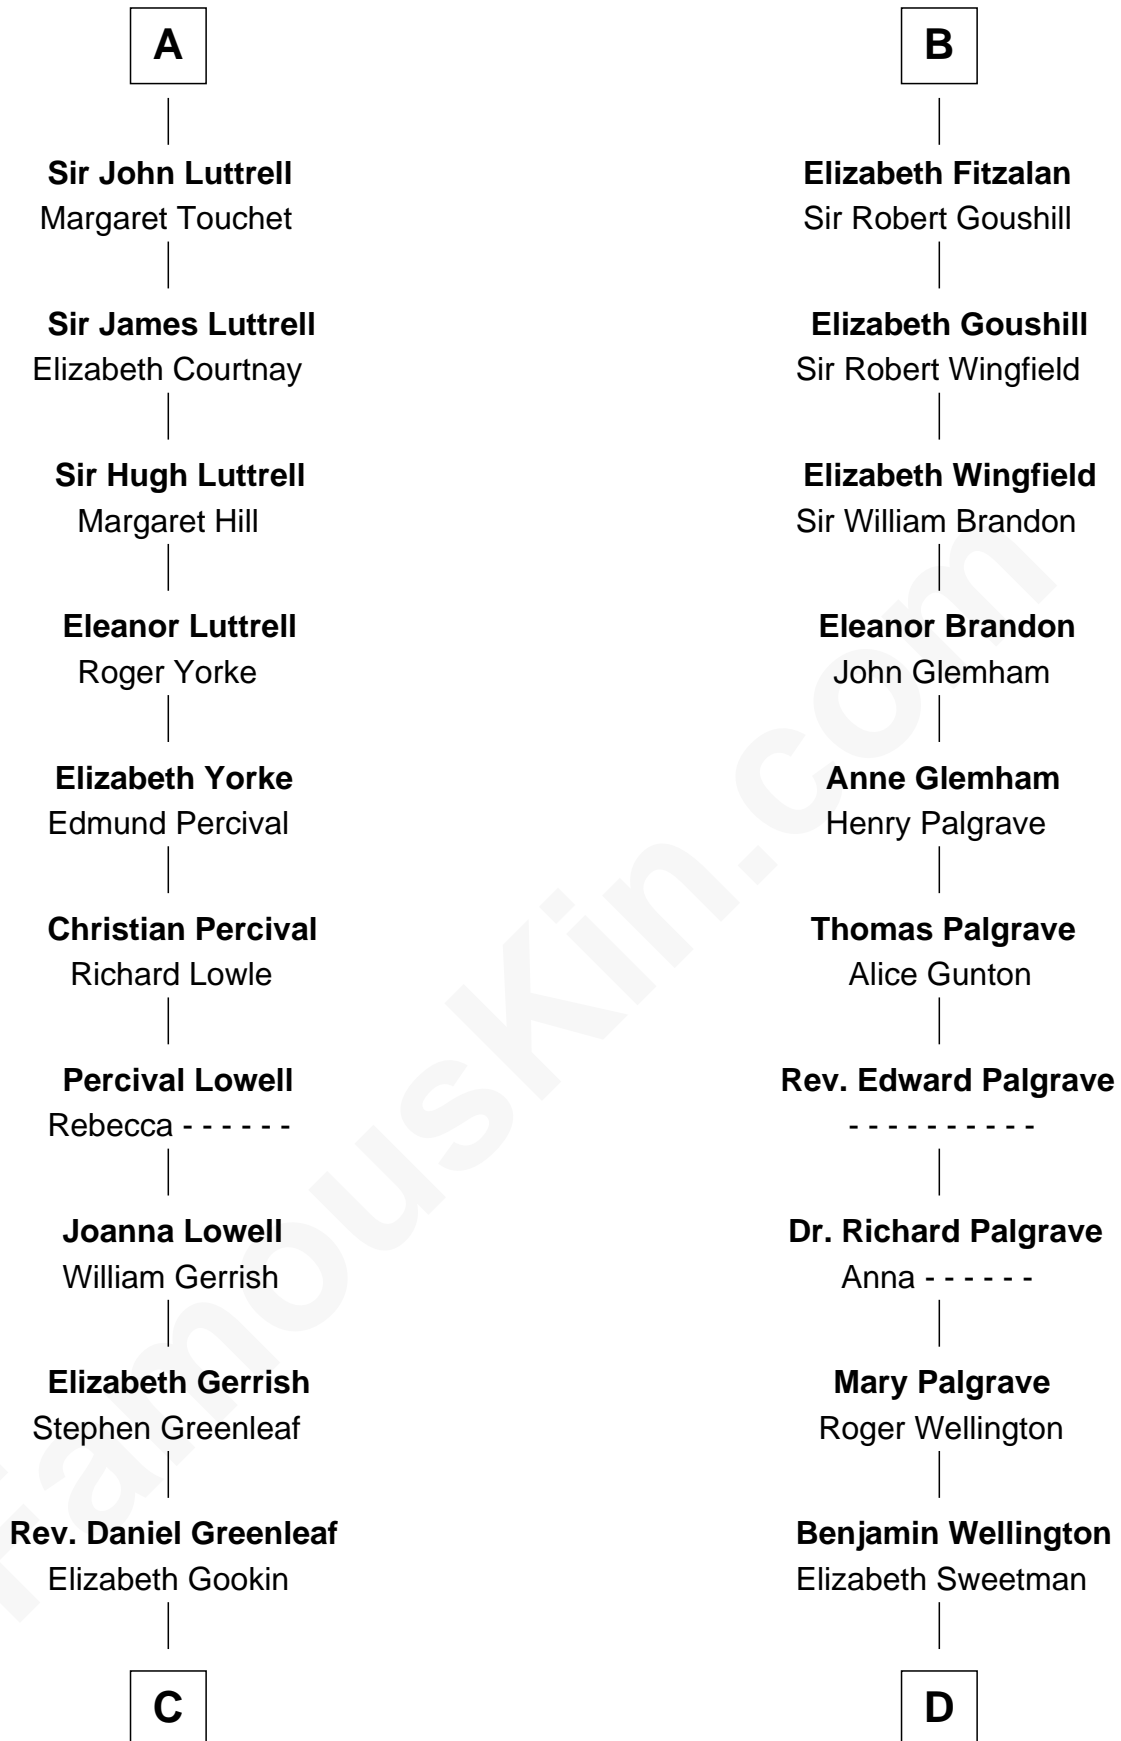

FamousKin.com Relationship Chart of

Herman Melville

Author of Moby Dick

18th cousin 2 times removed of

Roger Sherman

Signer of the Declaration of Independence

C

Mercy Greenleaf