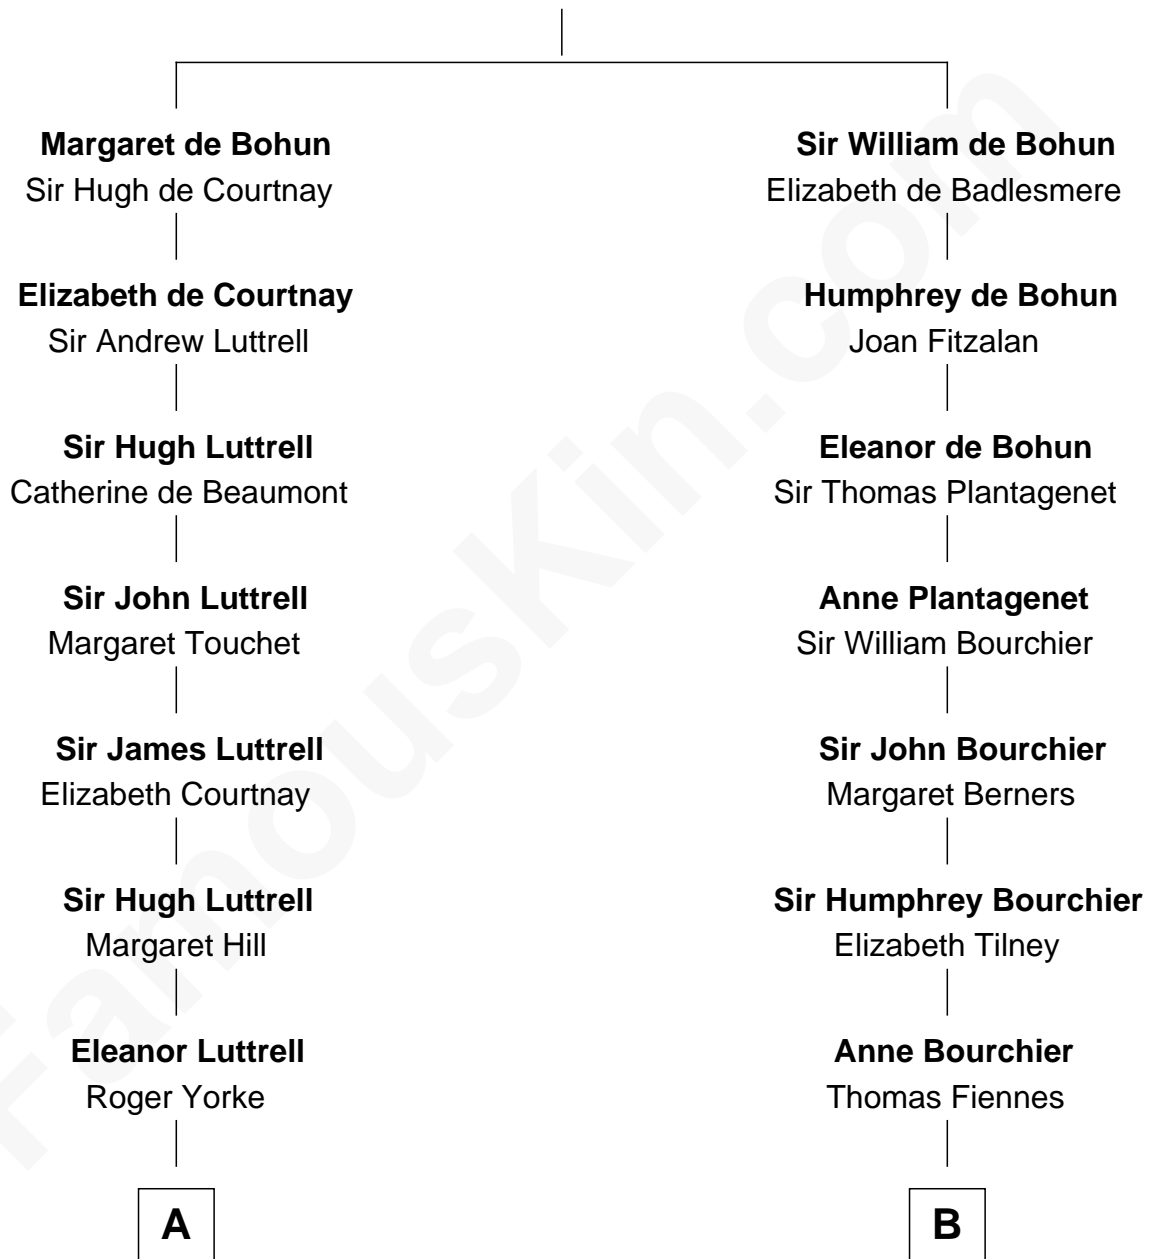

FamousKin.com Relationship Chart of

Herman Melville

Author of Moby Dick

16th cousin 4 times removed of

Frank Lloyd Wright

American Architect

Humphrey de Bohun

Elizabeth Plantagenet

C

—
Martha Hubbard

David Wright
—

Rev. David Wright

Abigail Goddard
—

William Carey Wright

Anna Lloyd Jones
—

Frank Lloyd Wright