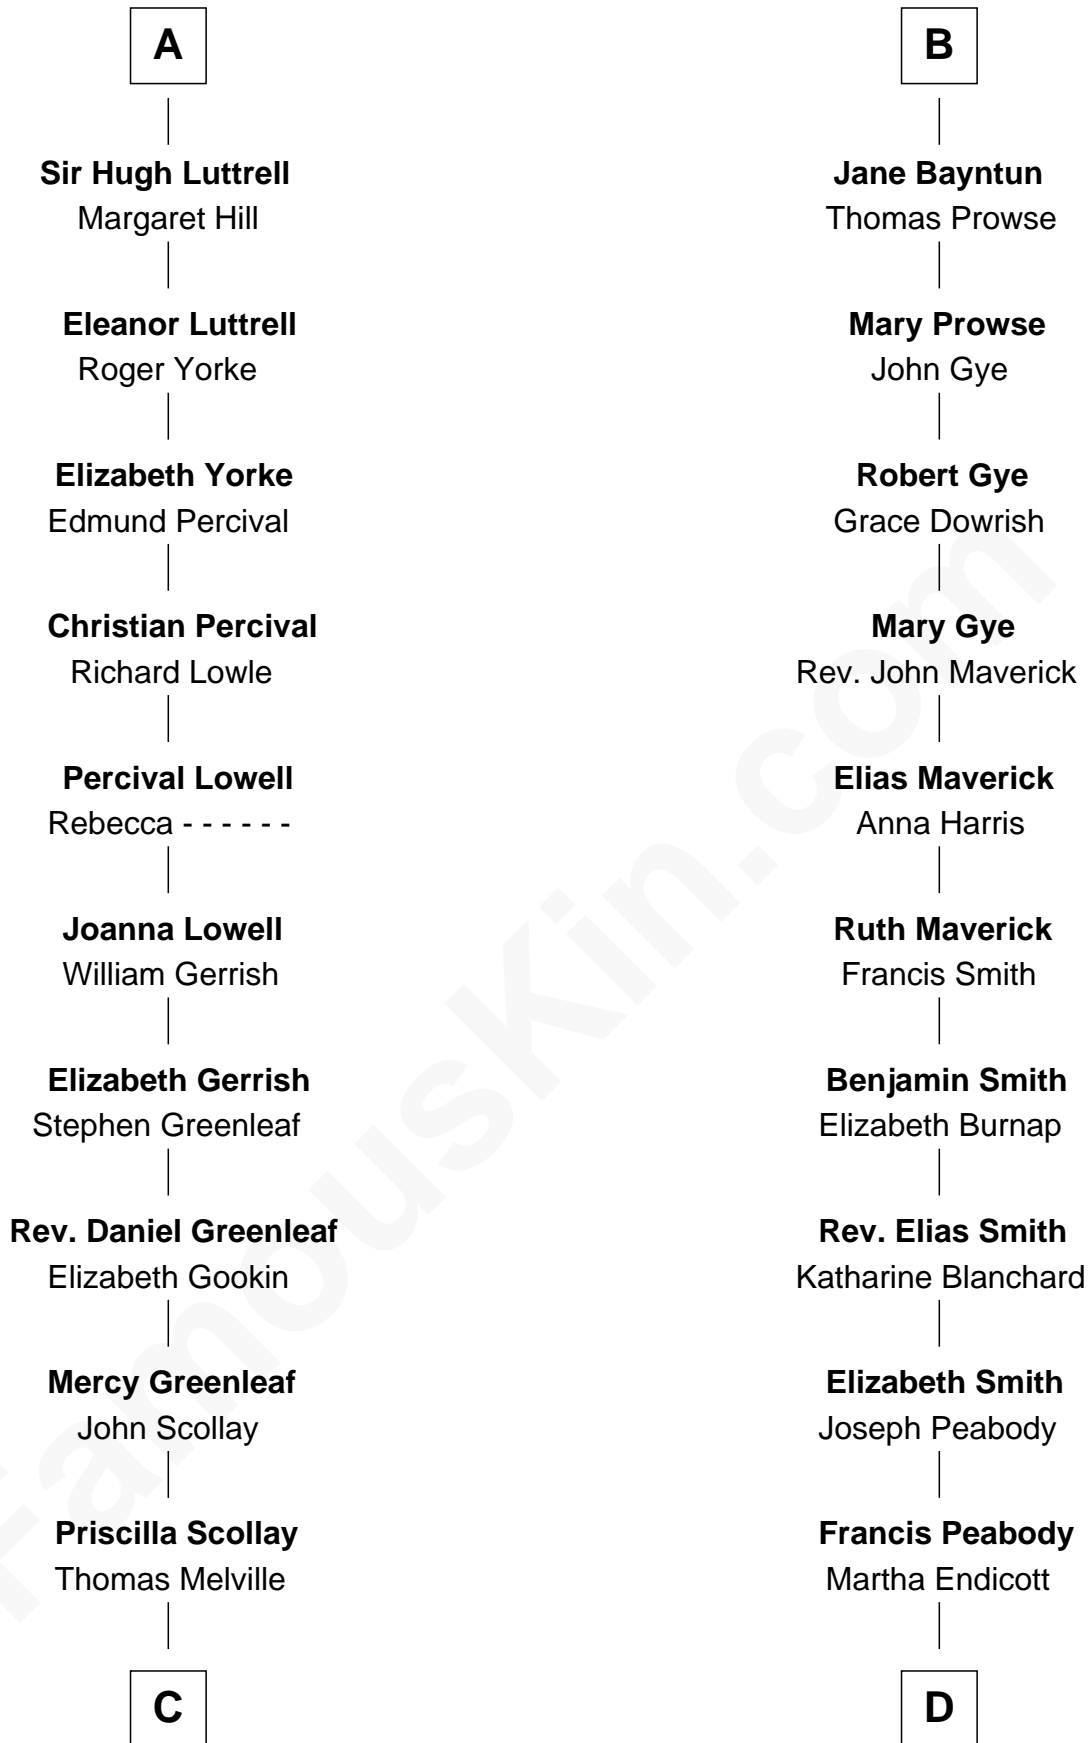

# FamousKin.com Relationship Chart of

**Herman Melville**

*Author of Moby Dick*

18th cousin 3 times removed of

**Kyra Sedgwick**

*TV and Movie Actress*

**C**

**Allan Melville**  
Maria Gansevoort

**Herman Melville**  
*Author of Moby Dick*

**D**

**Samuel Endicott Peabody**  
Marianne Cabot Lee

**Rev. Dr. Endicott Peabody**  
Fannie Peabody

**Helen Peabody**  
Robert Minturn Sedgwick

**Henry Dwight Sedgwick**  
Patricia Ann Rosenwald

**Kyra Sedgwick**  
*TV and Movie Actress*