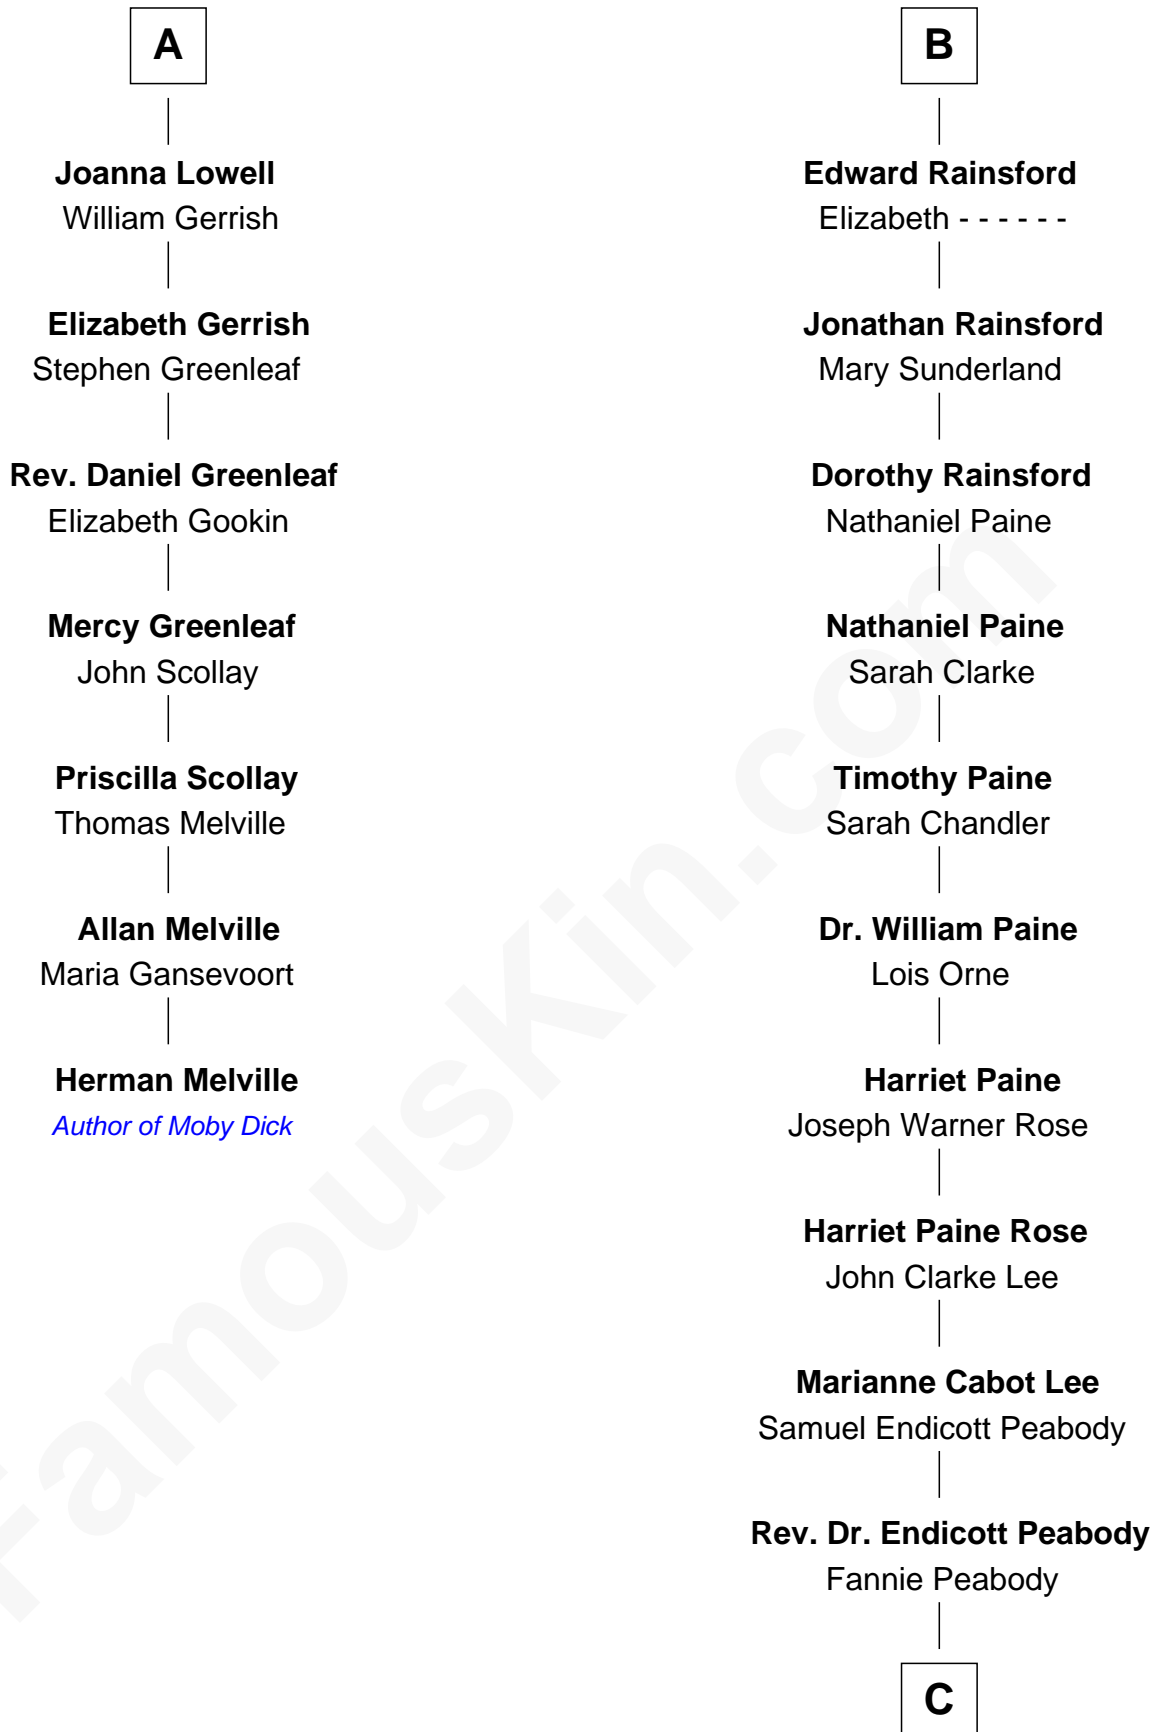

FamousKin.com Relationship Chart of

Herman Melville

Author of Moby Dick

13th cousin 6 times removed of

Kyra Sedgwick

TV and Movie Actress

Sir Walter Hungerford

Katherine Peverell

Elizabeth Hungerford

Sir Philip Courtenay

Elizabeth Courtnay

Sir James Luttrell

Sir Hugh Luttrell

Margaret Hill

Eleanor Luttrell

Roger Yorke

Margaret Botreaux

Eleanor Hungerford

Sir John White

Robert White

Margaret Gainsford

Margaret White

John Kirton

Stephen Kirton

Margaret Offley

Thomas Kirton

Mary Sadler

Mary Kirton

Robert Rainsford

B

C

Helen Peabody