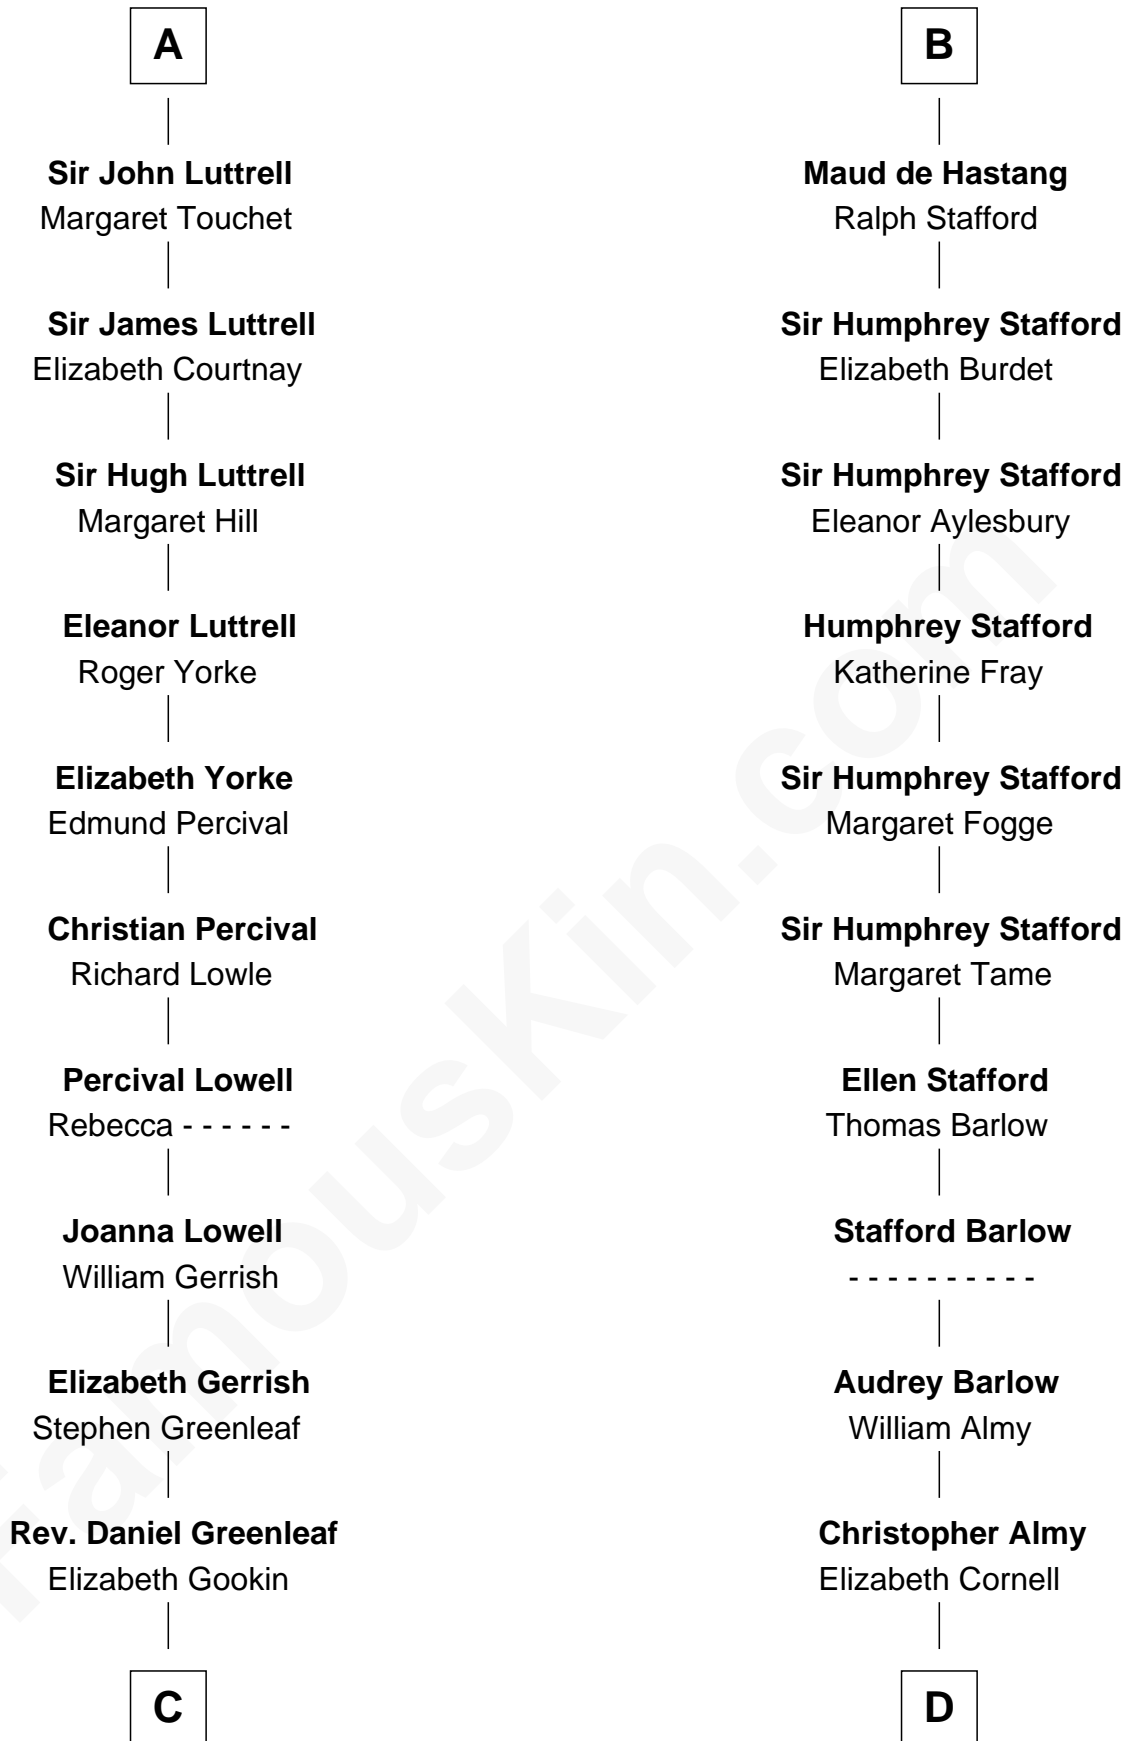

FamousKin.com Relationship Chart of

Herman Melville

Author of Moby Dick

19th cousin 1 time removed of

William Ellery

Signer of the Declaration of Independence

C

Mercy Greenleaf

Col. Job Almy

Ann Lawton

Elizabeth Almy

William Ellery

William Ellery

Signer of Declaration of Independence