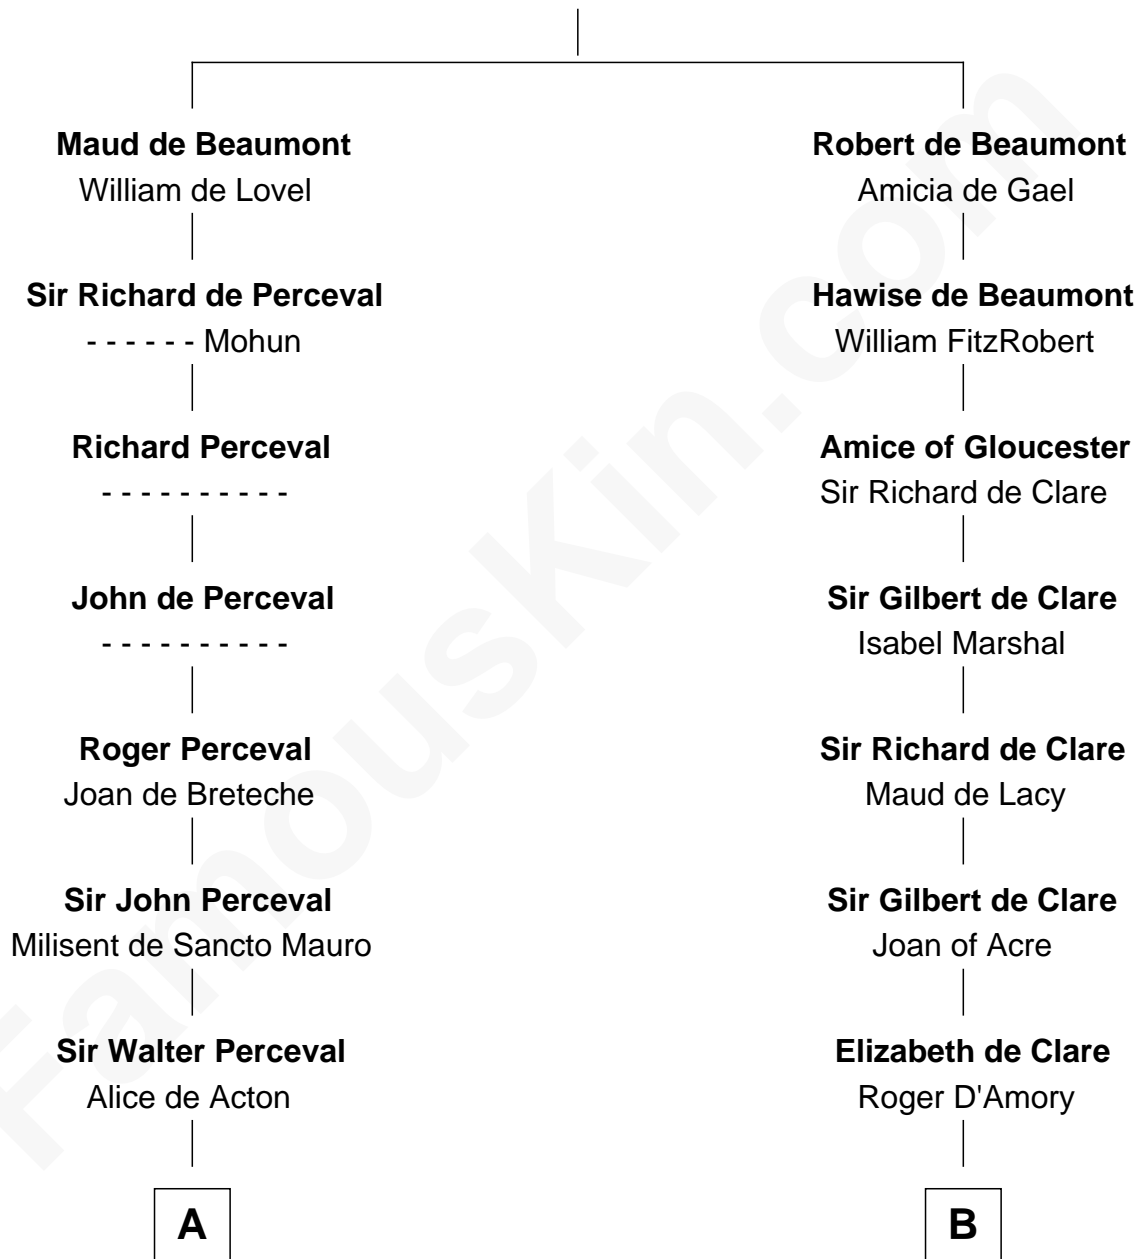

FamousKin.com Relationship Chart of

Herman Melville

Author of Moby Dick

21st cousin of

Fletcher Christian

Leader of the mutiny on the Bounty

Sir Robert de Beaumont

Isabel de Vermandois