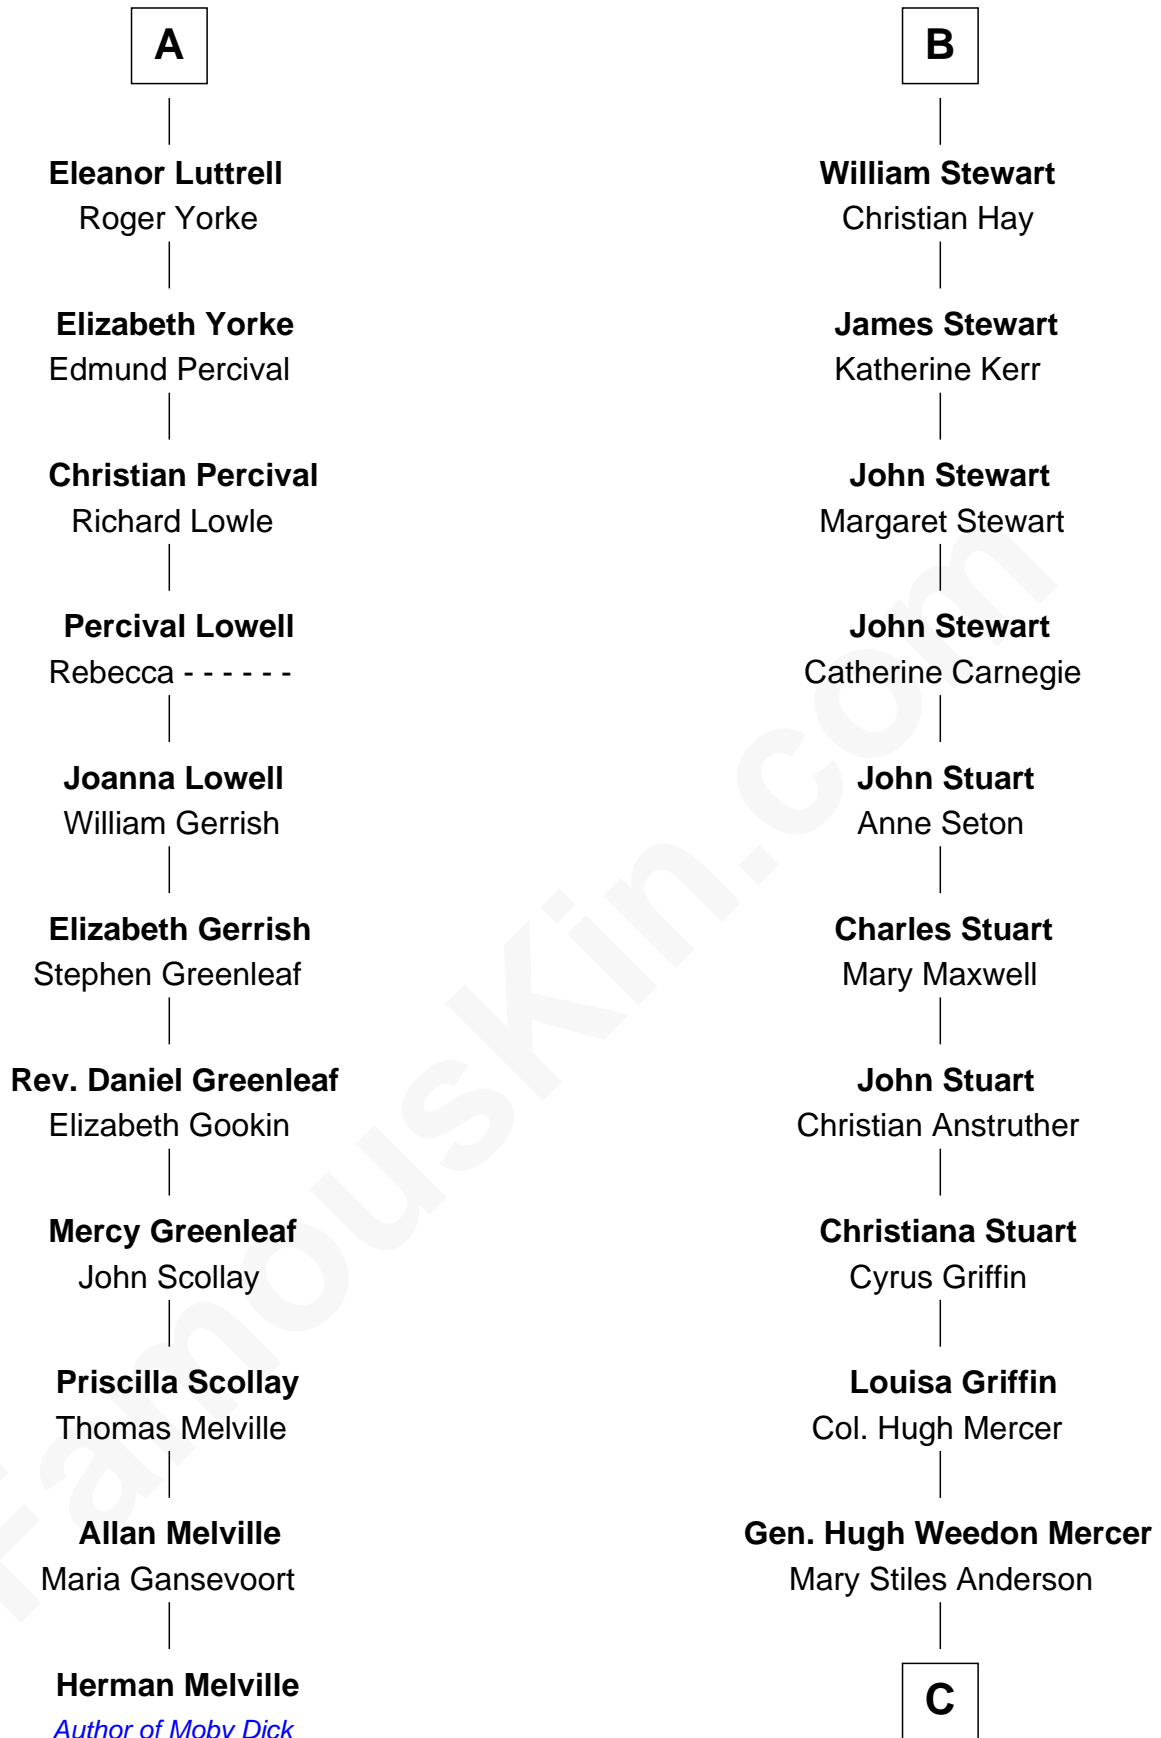

FamousKin.com Relationship Chart of

Herman Melville

Author of Moby Dick

17th cousin 2 times removed of

Johnny Mercer

Songwriter and Co-Founder of Capitol Records

C

George Anderson Mercer

Nanny Maury Herndon

George Anderson Mercer

Lillian Elizabeth Ciucevich

Johnny Mercer

Co-Founder of Capitol Records

FamousKin.com