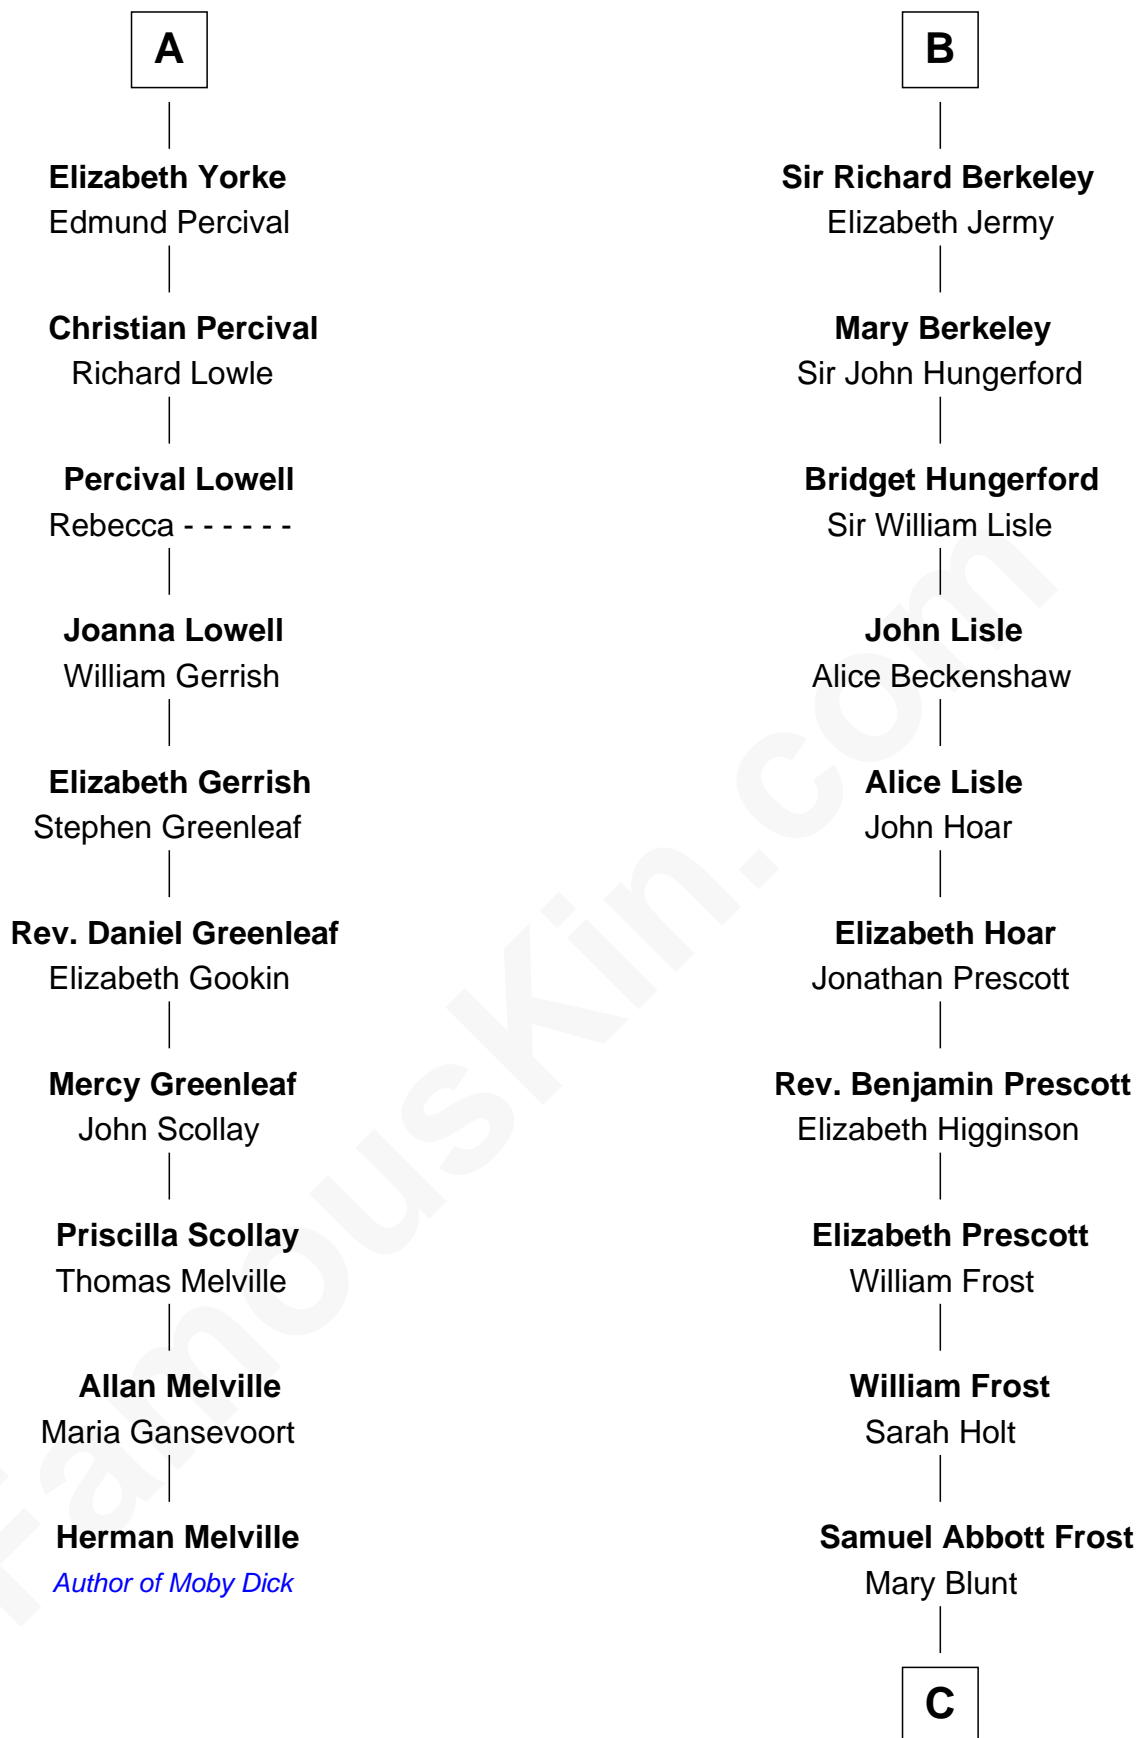

FamousKin.com

Relationship Chart of

Herman Melville

Author of Moby Dick

16th cousin 3 times removed of

Robert Frost

Poet and Playwright

Humphrey de Bohun

Elizabeth Plantagenet

C

William Prescott Frost

Judith Colcord

William Prescott Frost

Isabella Moodie

Robert Frost

Poet and Playwright