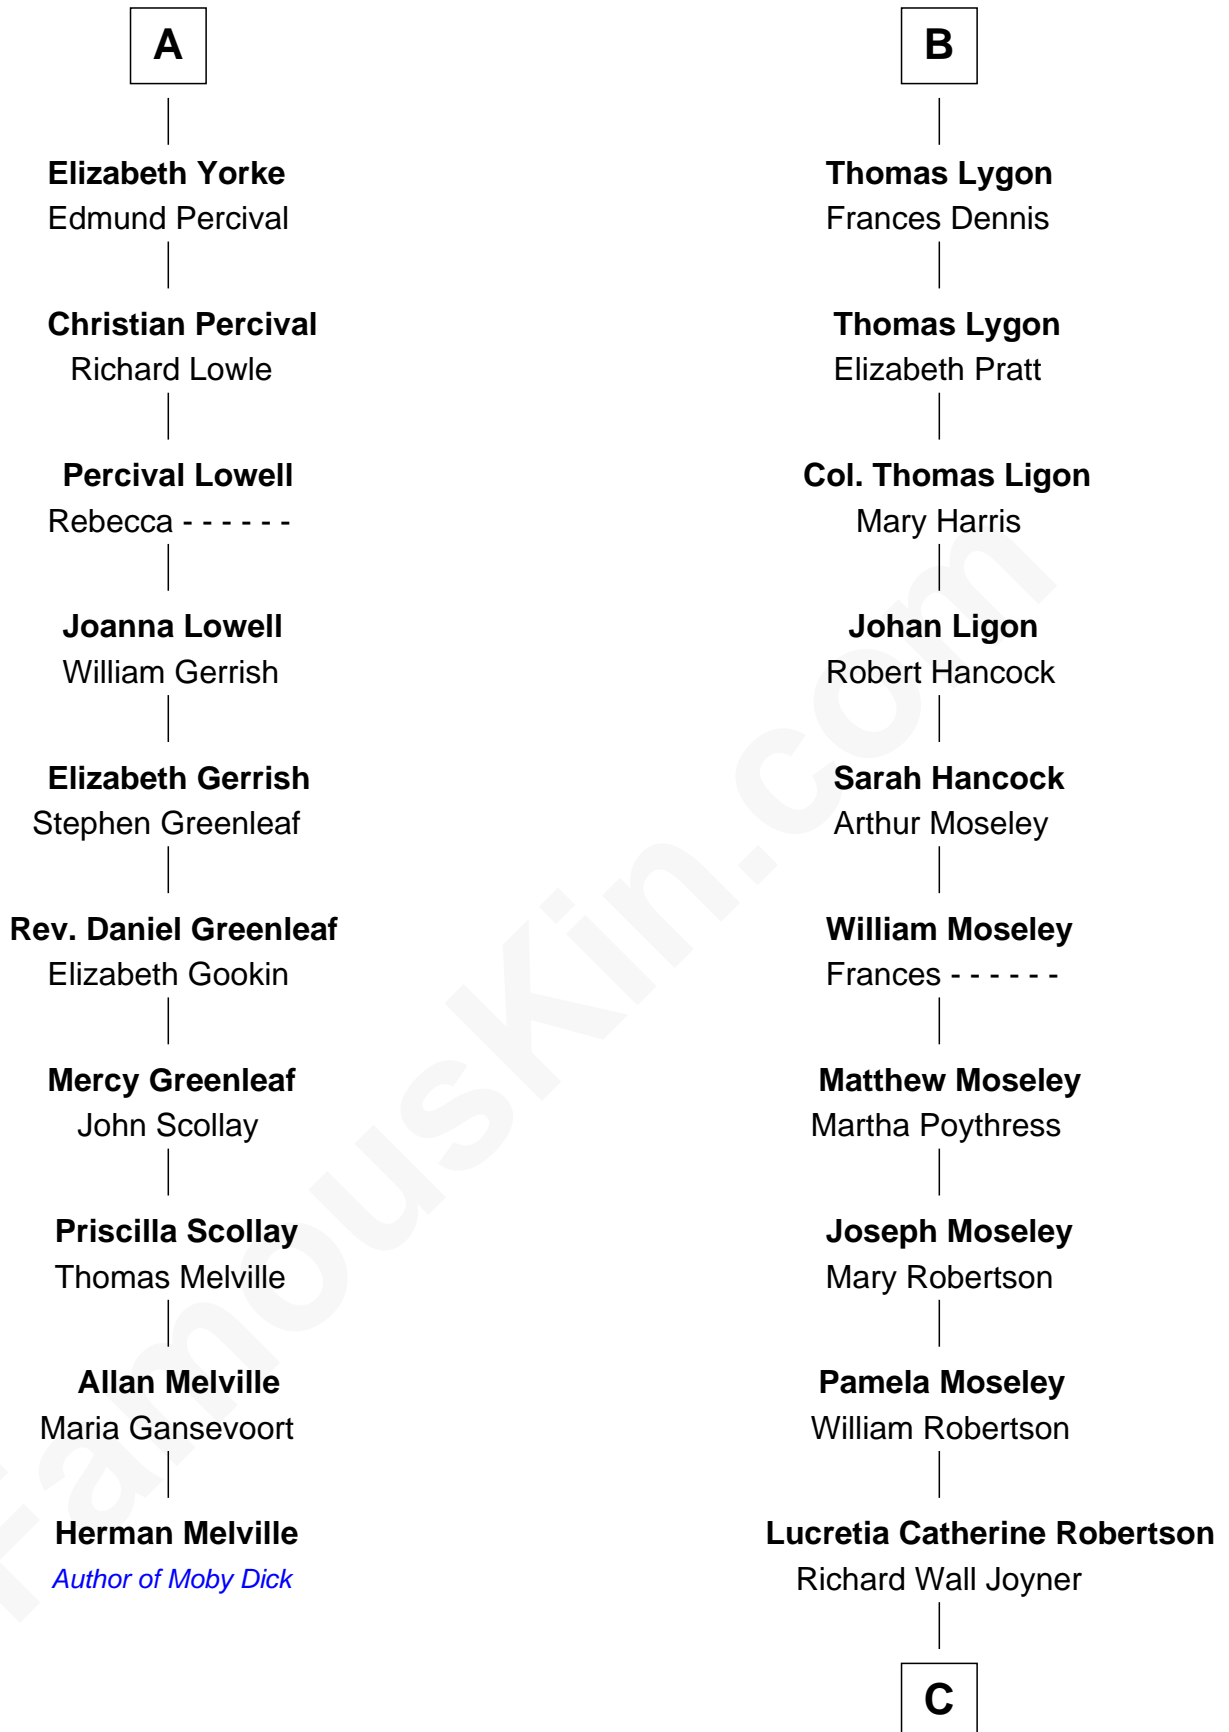

FamousKin.com Relationship Chart of

Herman Melville

Author of Moby Dick

16th cousin 5 times removed of

Glenn Close

Movie, Television, and Stage Actress

Humphrey de Bohun

Elizabeth Plantagenet

C

Elizabeth Irvin Joyner

William Murray Mitchell

Catherine Mitchell

Edwin Munford Taliaferro

Elizabeth Taliaferro

Edward Bennett Close

Dr. William Taliaferro Close

Elizabeth Mary H. Moore

Glenn Close

Movie, Television, and Stage Actress