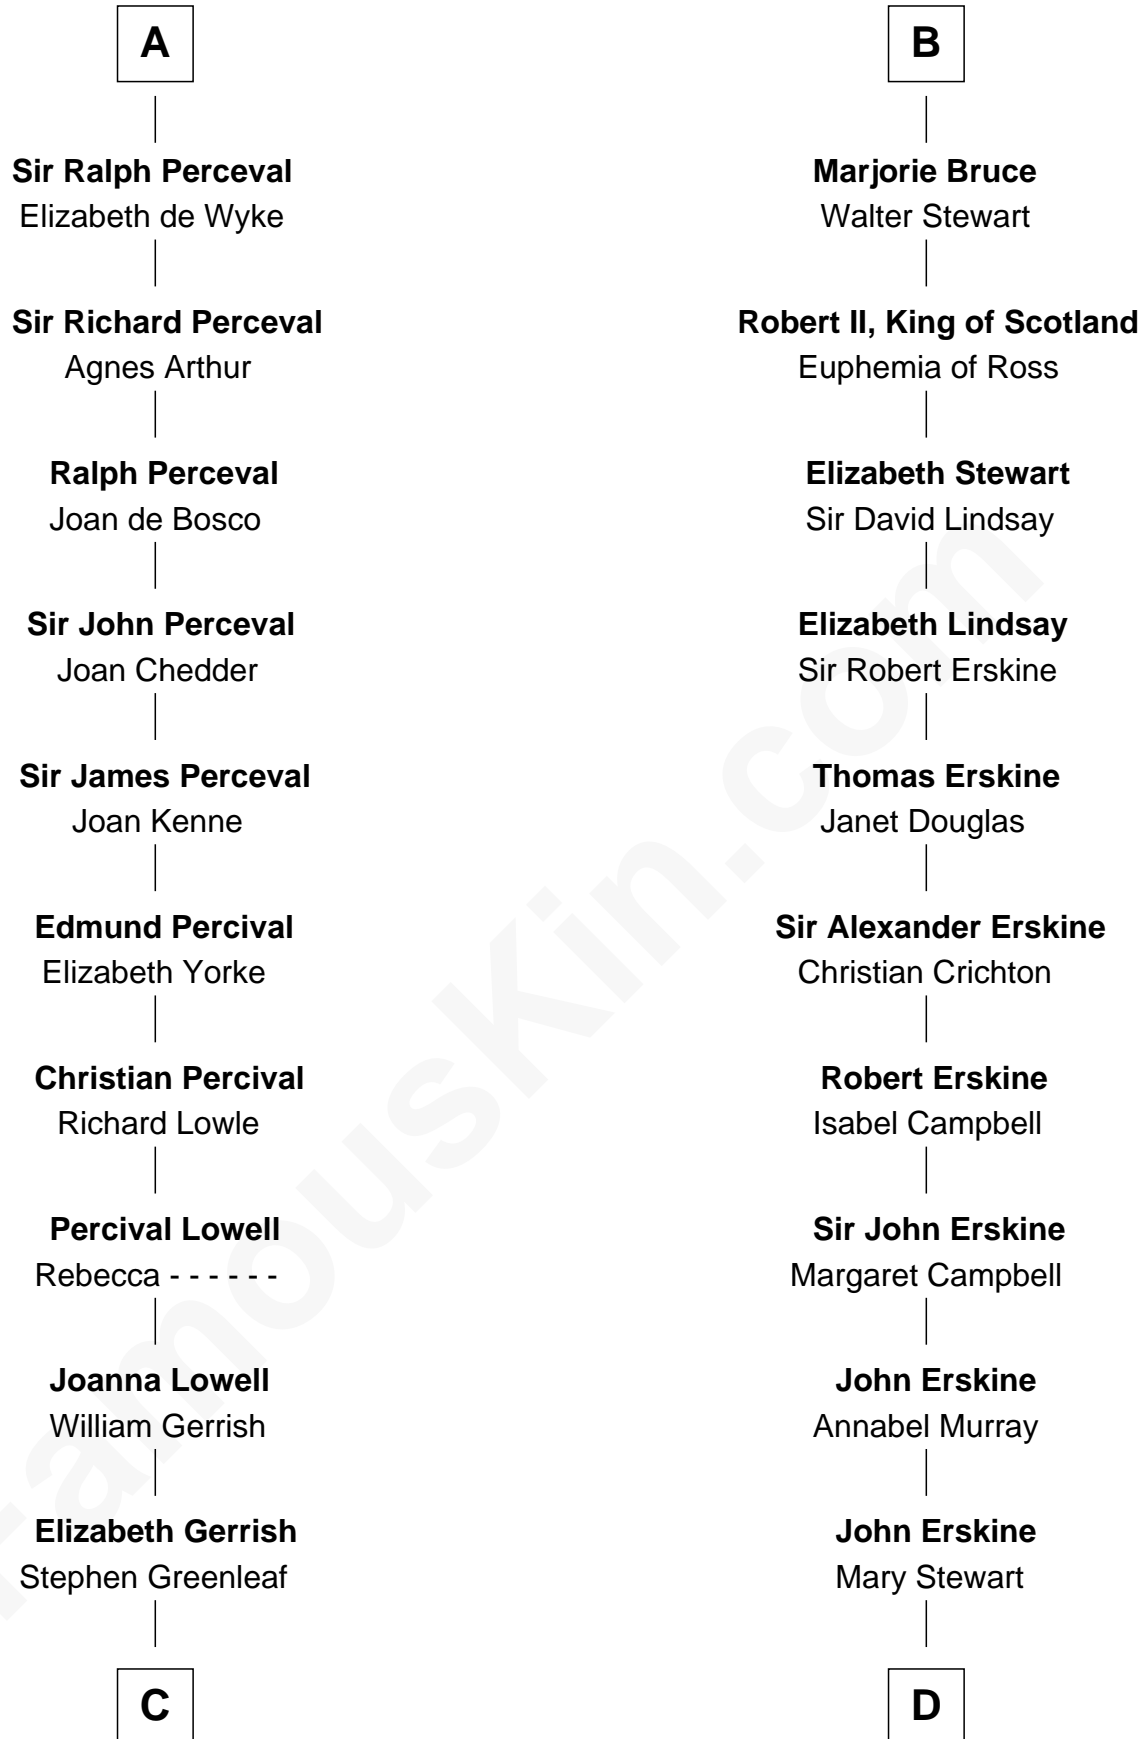

# FamousKin.com Relationship Chart of

**Herman Melville**

*Author of Moby Dick*

20th cousin 1 time removed of

**Major John Pitcairn**

*British Commander at Battle of Lexington*

**Sir Robert de Beaumont**

Isabel de Vermandois

Maria Gansevoort

**Herman Melville**

*Author of Moby Dick*

**D**

**Sir Charles Erskine**

Mary Hope

**Mary Erskine**

William Hamilton