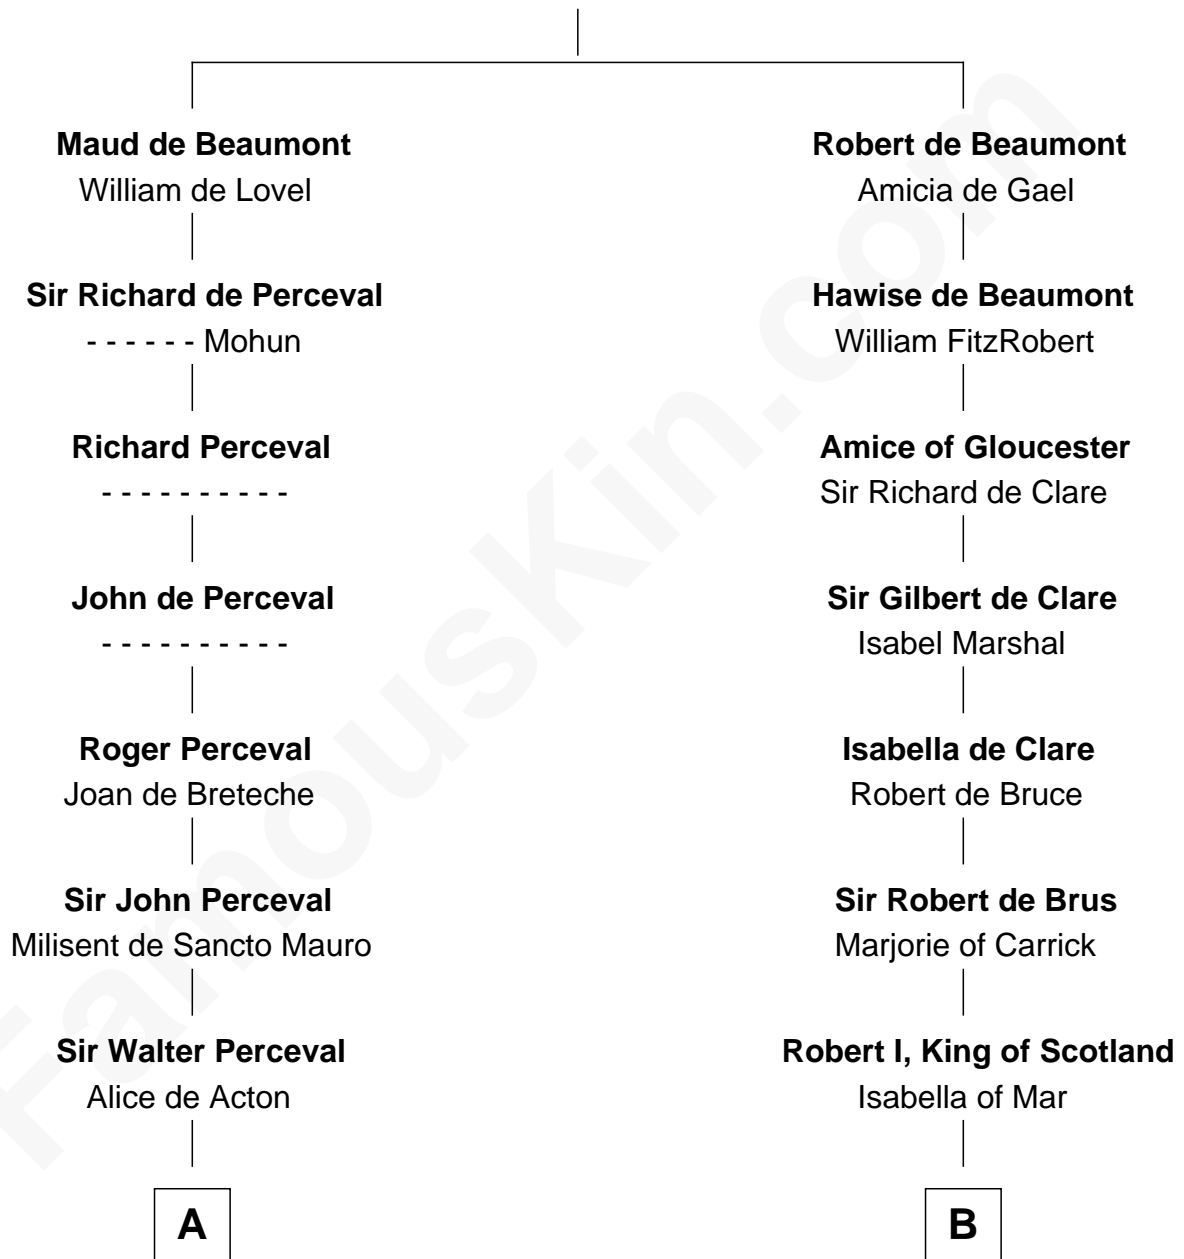

# FamousKin.com Relationship Chart of

**Herman Melville**

*Author of Moby Dick*

20th cousin 1 time removed of

**Major John Pitcairn**

*British Commander at Battle of Lexington*

**Sir Robert de Beaumont**

Isabel de Vermandois

**C**

**Rev. Daniel Greenleaf**

Elizabeth Gookin

**Mercy Greenleaf**

John Scollay

**Priscilla Scollay**

Thomas Melville

**Allan Melville**

Maria Gansevoort

**Herman Melville**

*Author of Moby Dick*

**D**

**Sir Charles Erskine**

Mary Hope

**Mary Erskine**

William Hamilton