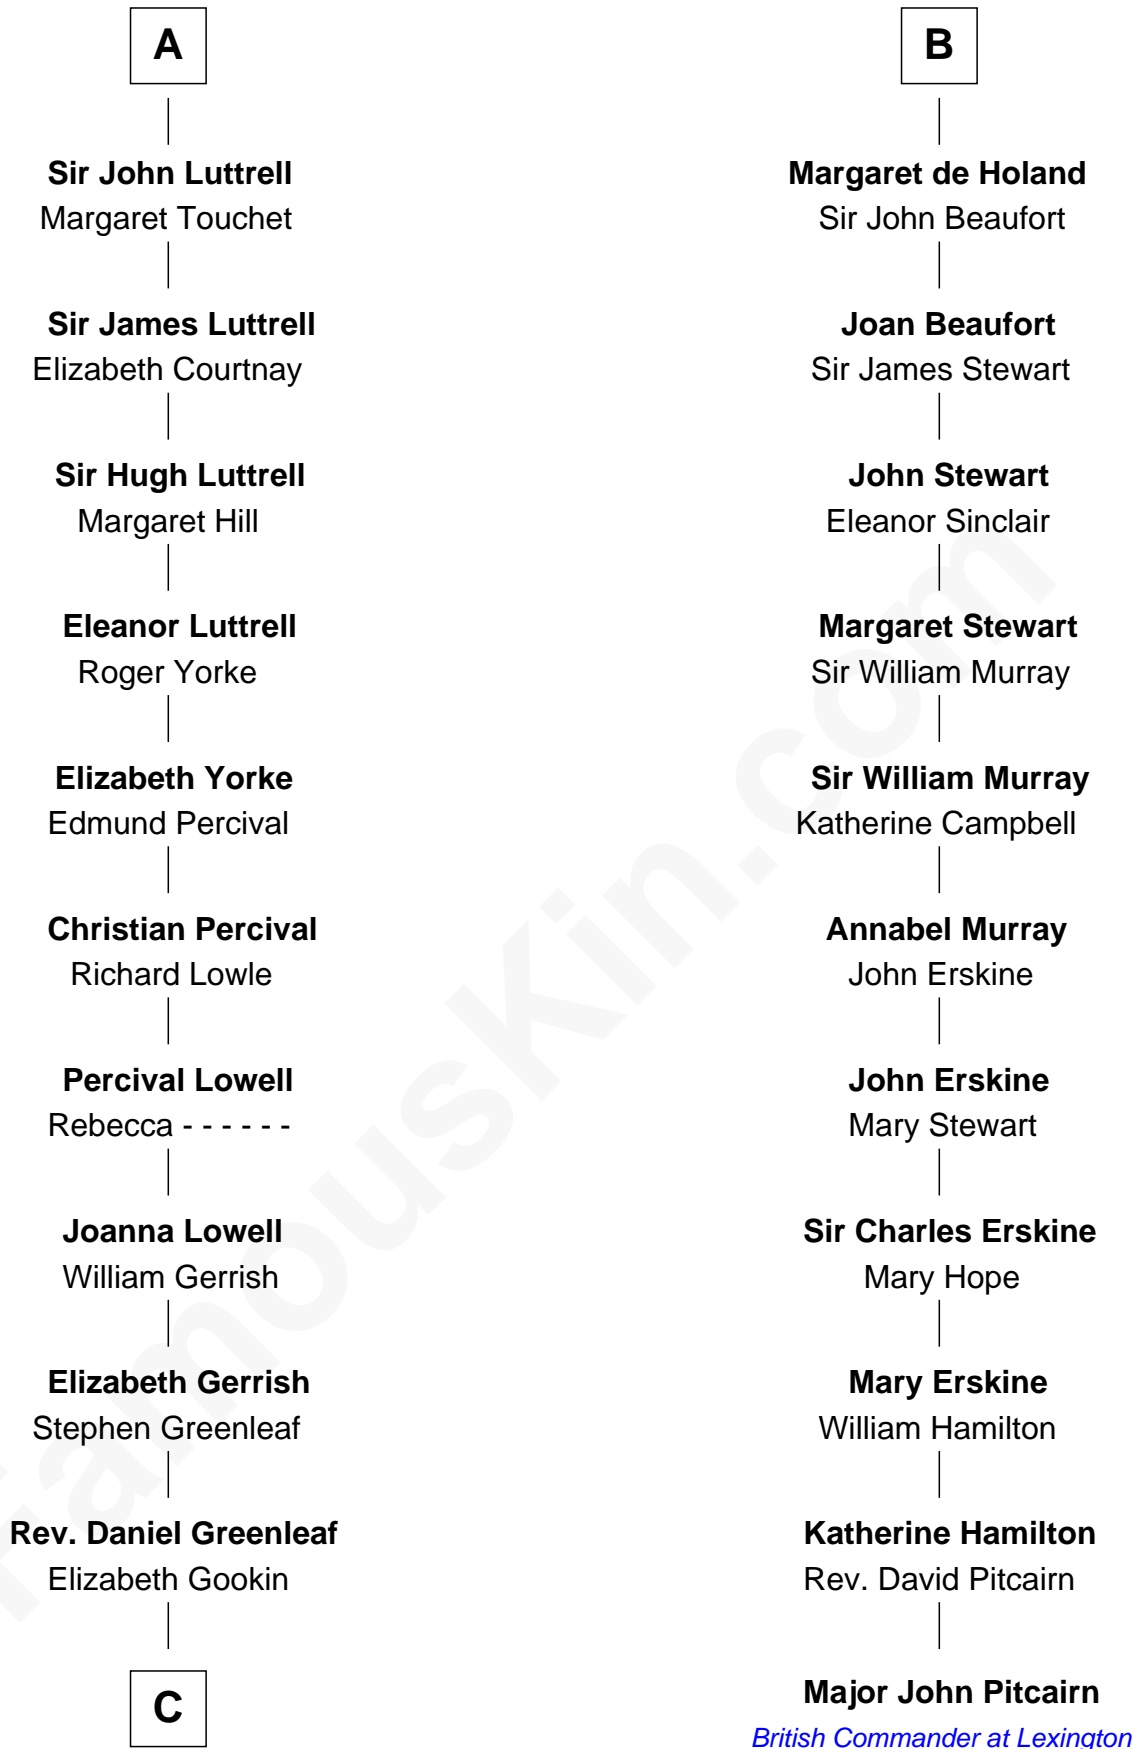

FamousKin.com Relationship Chart of

Herman Melville

Author of Moby Dick

17th cousin 3 times removed of

Major John Pitcairn

British Commander at Battle of Lexington

C

—
Mercy Greenleaf