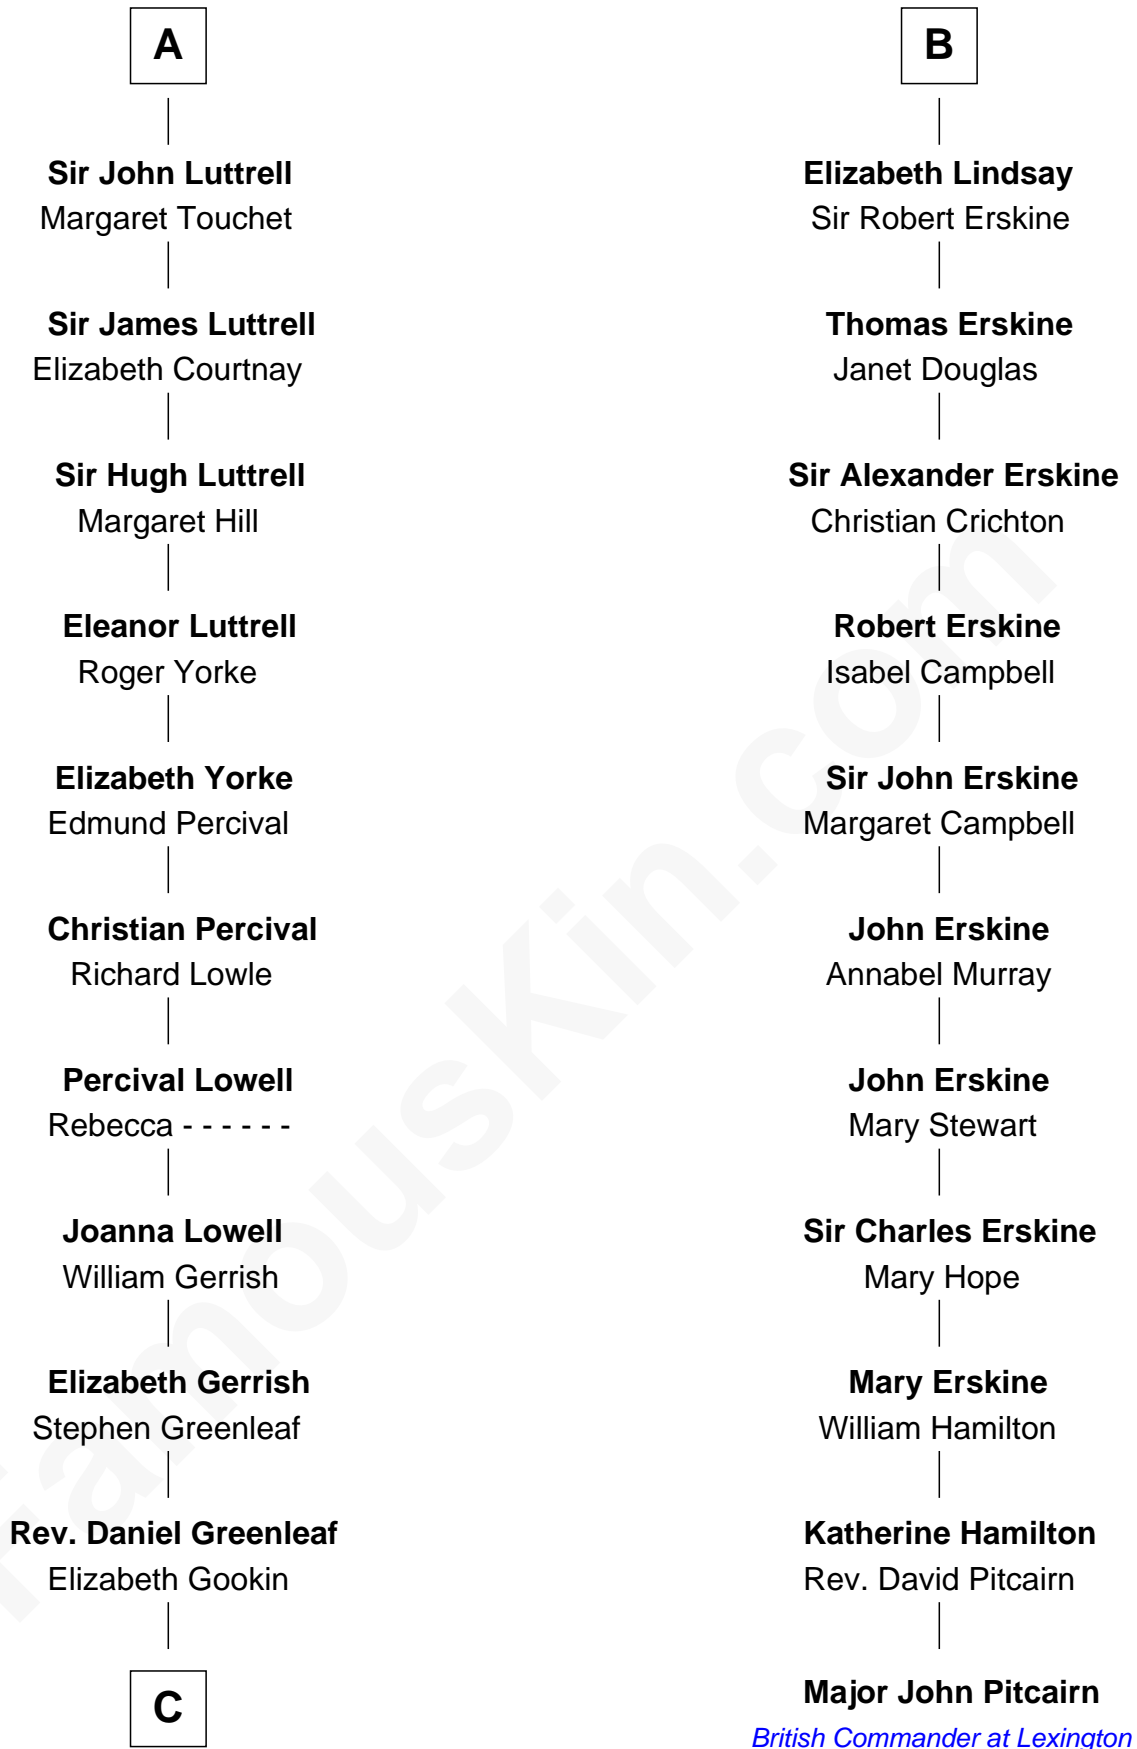

FamousKin.com Relationship Chart of

Herman Melville

Author of Moby Dick

17th cousin 3 times removed of

Major John Pitcairn

British Commander at Battle of Lexington

Sir William Marshal

Isabel de Clare