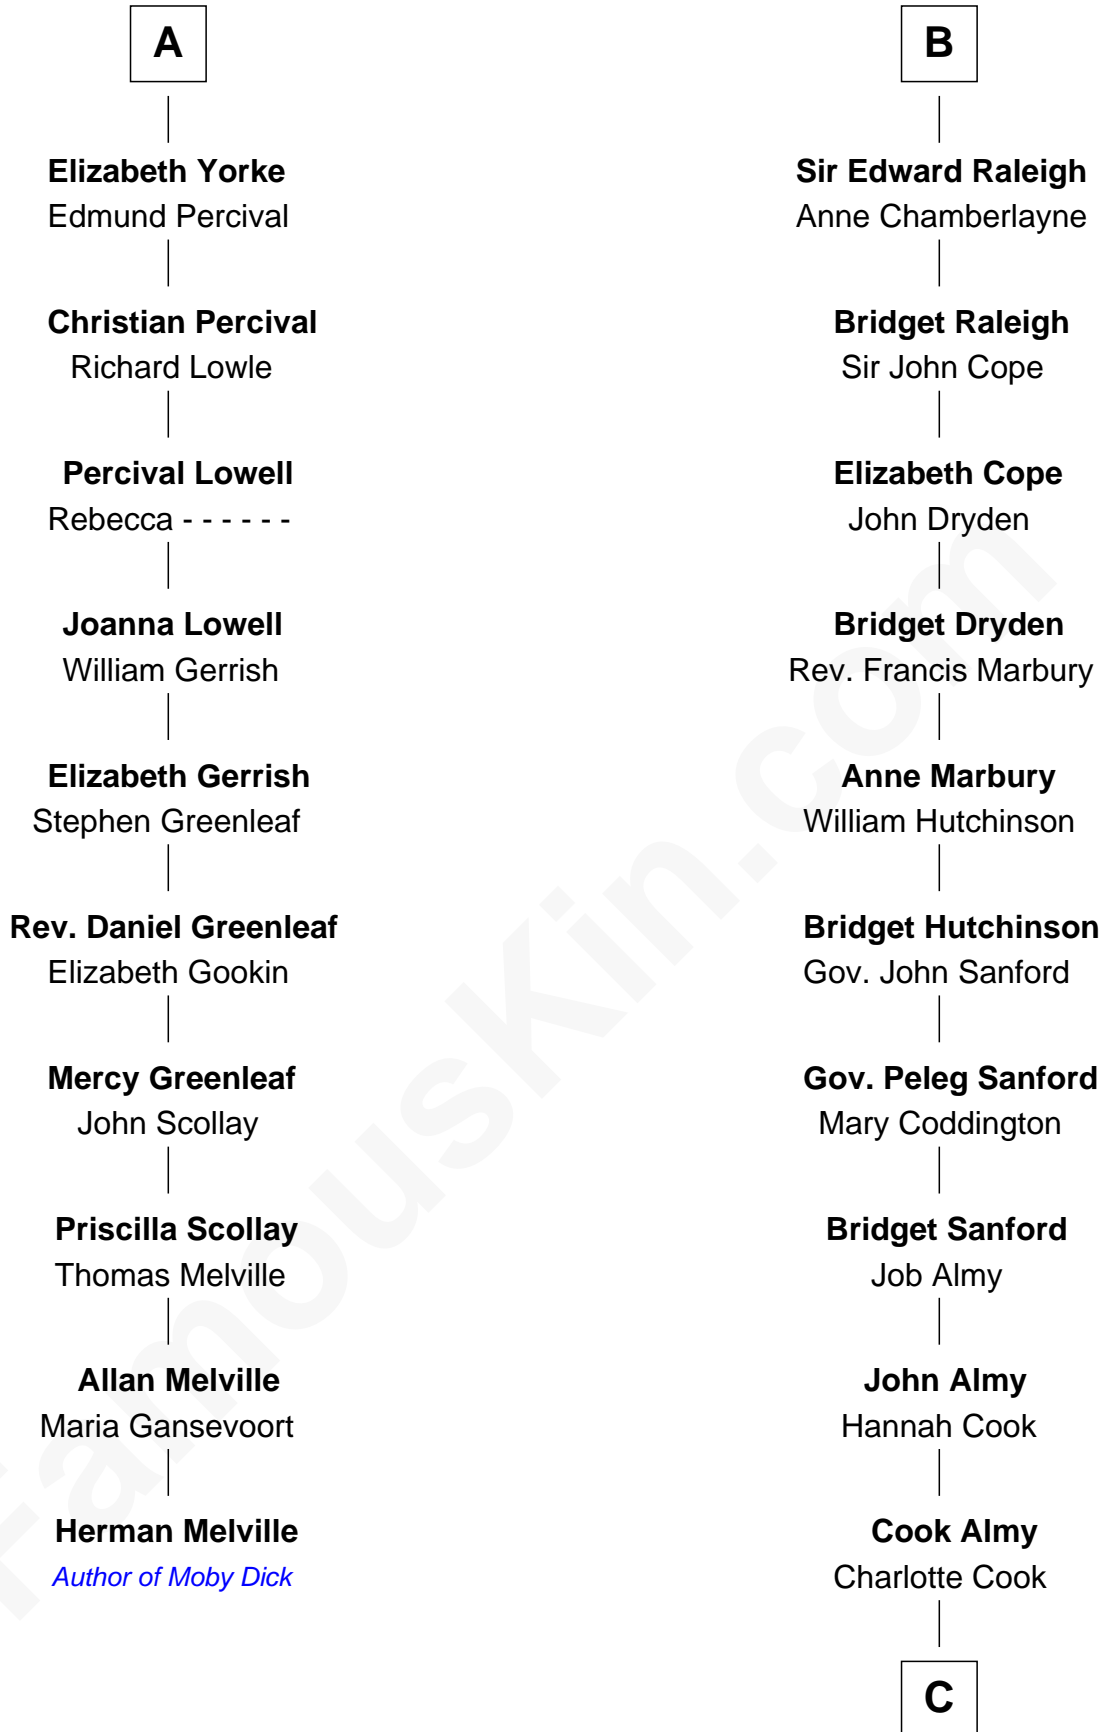

# FamousKin.com Relationship Chart of

**Herman Melville**

*Author of Moby Dick*

16th cousin 5 times removed of

**Marilyn Monroe**

*Actress, Model, and Singer*

**Humphrey de Bohun**

Elizabeth Plantagenet

**C**

Samuel Elam Almy

Susan Bateman

Susan Bateman Almy

Charles Adams Gifford

Frederick Almy Gifford

Elizabeth Easton Tennant

Charles Stanley Gifford

Gladys Pearl Monroe

**Marilyn Monroe**

*Actress, Model, and Singer*

FamousKin.com