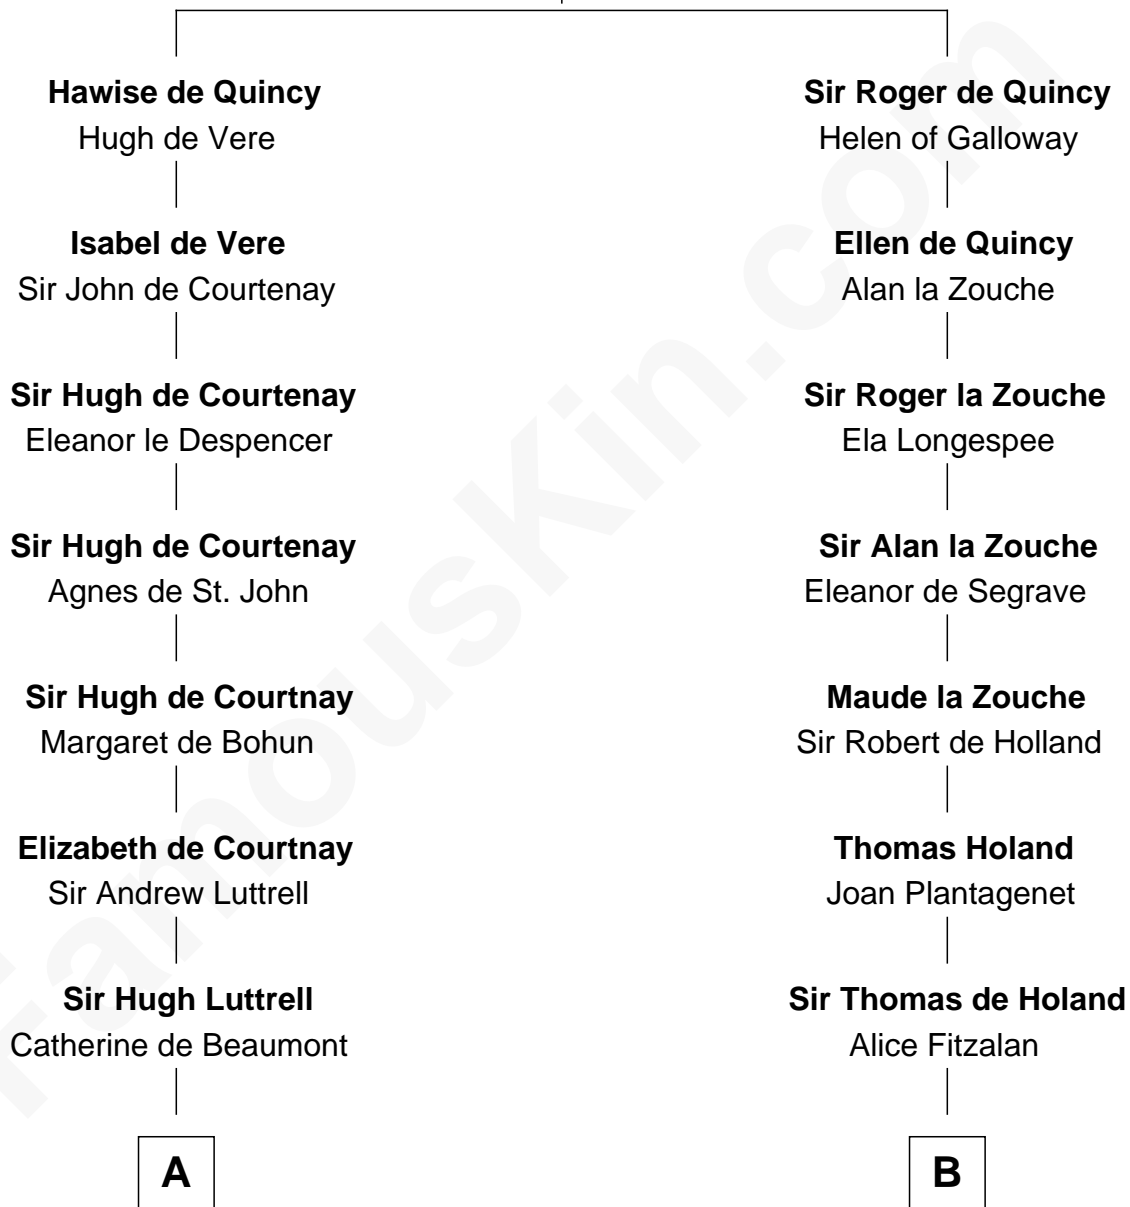

FamousKin.com

Relationship Chart of

Herman Melville

Author of Moby Dick

20th cousin 1 time removed of

Noel Coward

Playwright, Actor, and Songwriter

Saher de Quincy
Margaret de Beaumont