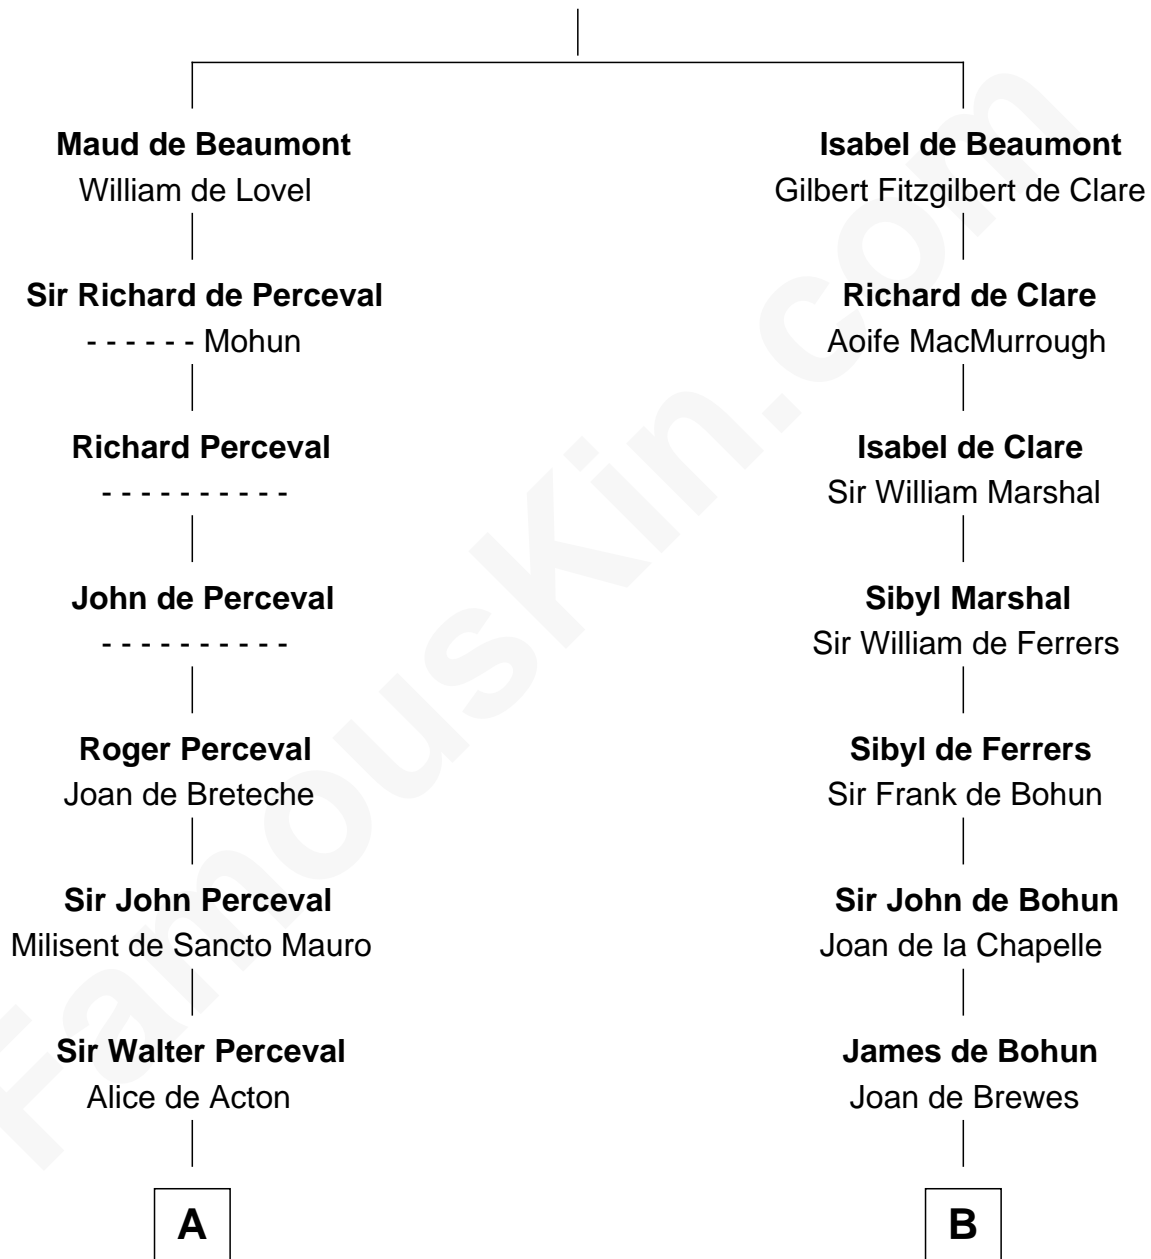

FamousKin.com Relationship Chart of

Herman Melville

Author of Moby Dick

16th cousin 5 times removed of

Edmund Waller

English Poet and Politician

Sir Robert de Beaumont

Isabel de Vermandois

C

—
Rev. Daniel Greenleaf

Elizabeth Gookin

—
Mercy Greenleaf

John Scollay

—
Priscilla Scollay

Thomas Melville

—
Allan Melville

Maria Gansevoort

—
Herman Melville

Author of Moby Dick