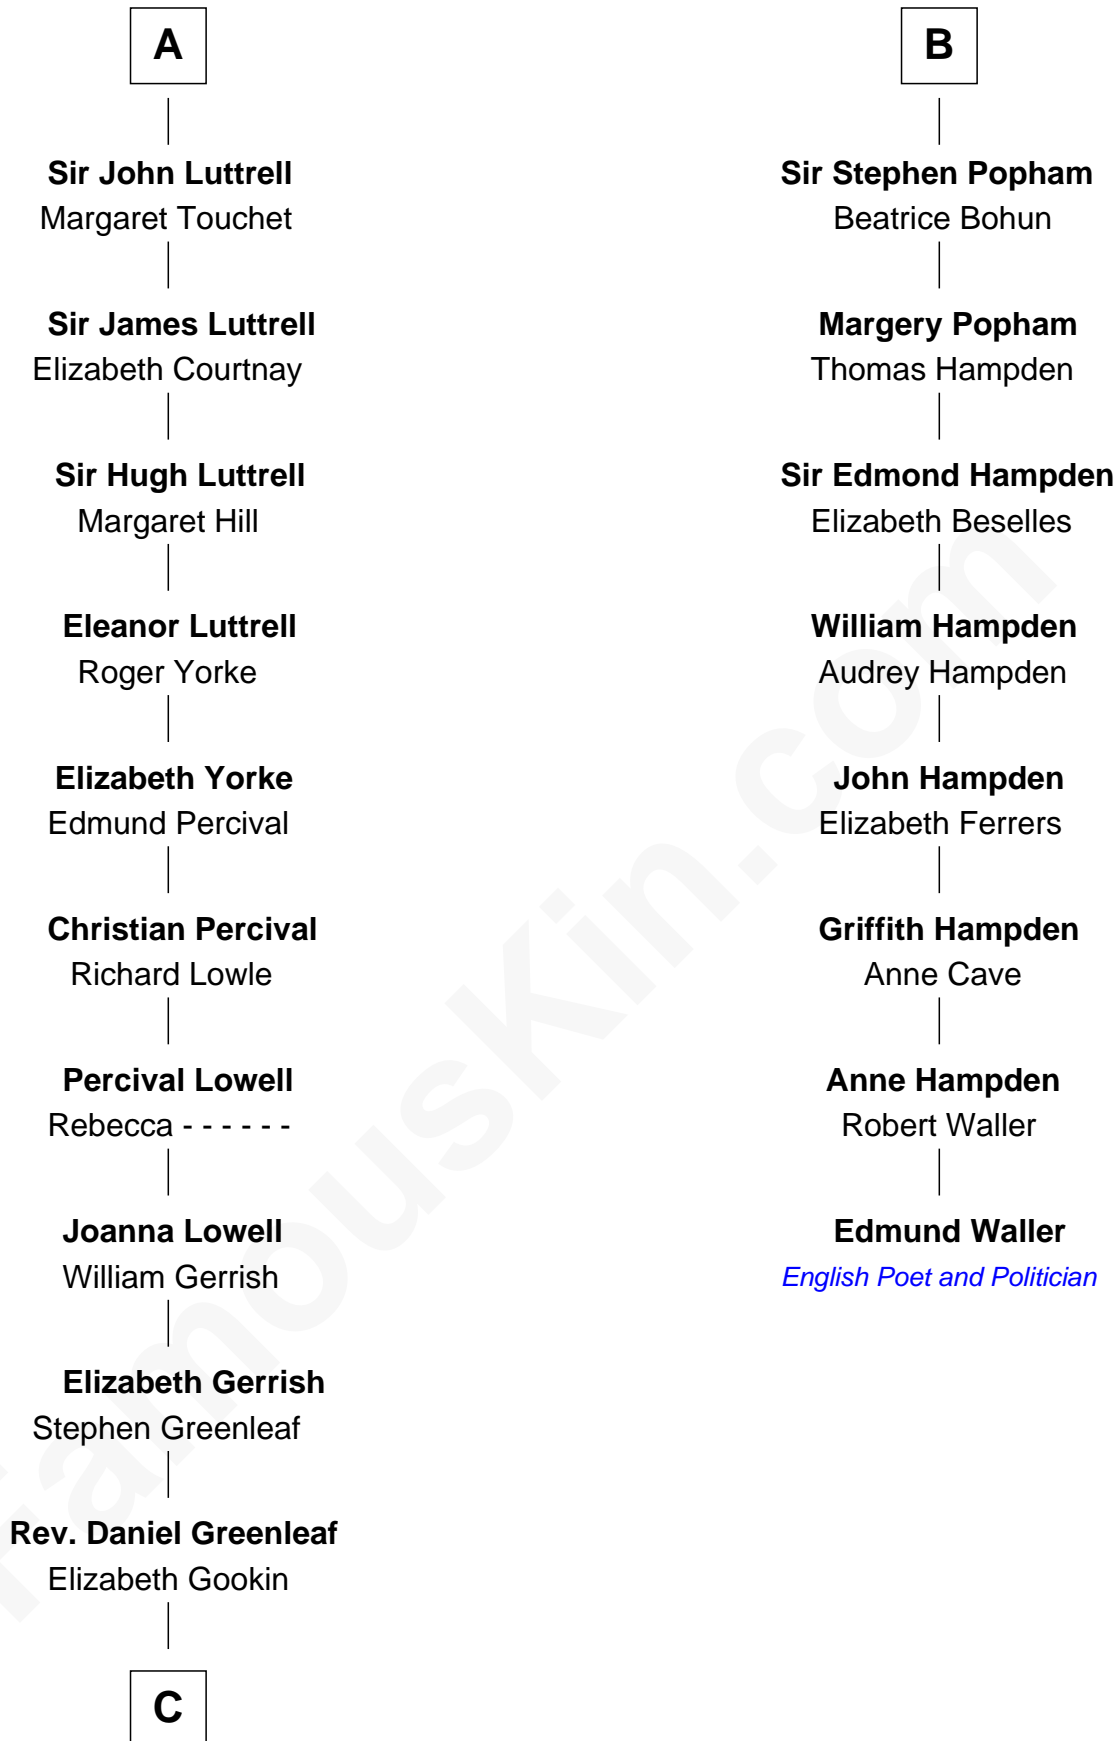

# FamousKin.com Relationship Chart of

**Herman Melville**

*Author of Moby Dick*

14th cousin 6 times removed of

**Edmund Waller**

*English Poet and Politician*

**C**

—  
**Mercy Greenleaf**