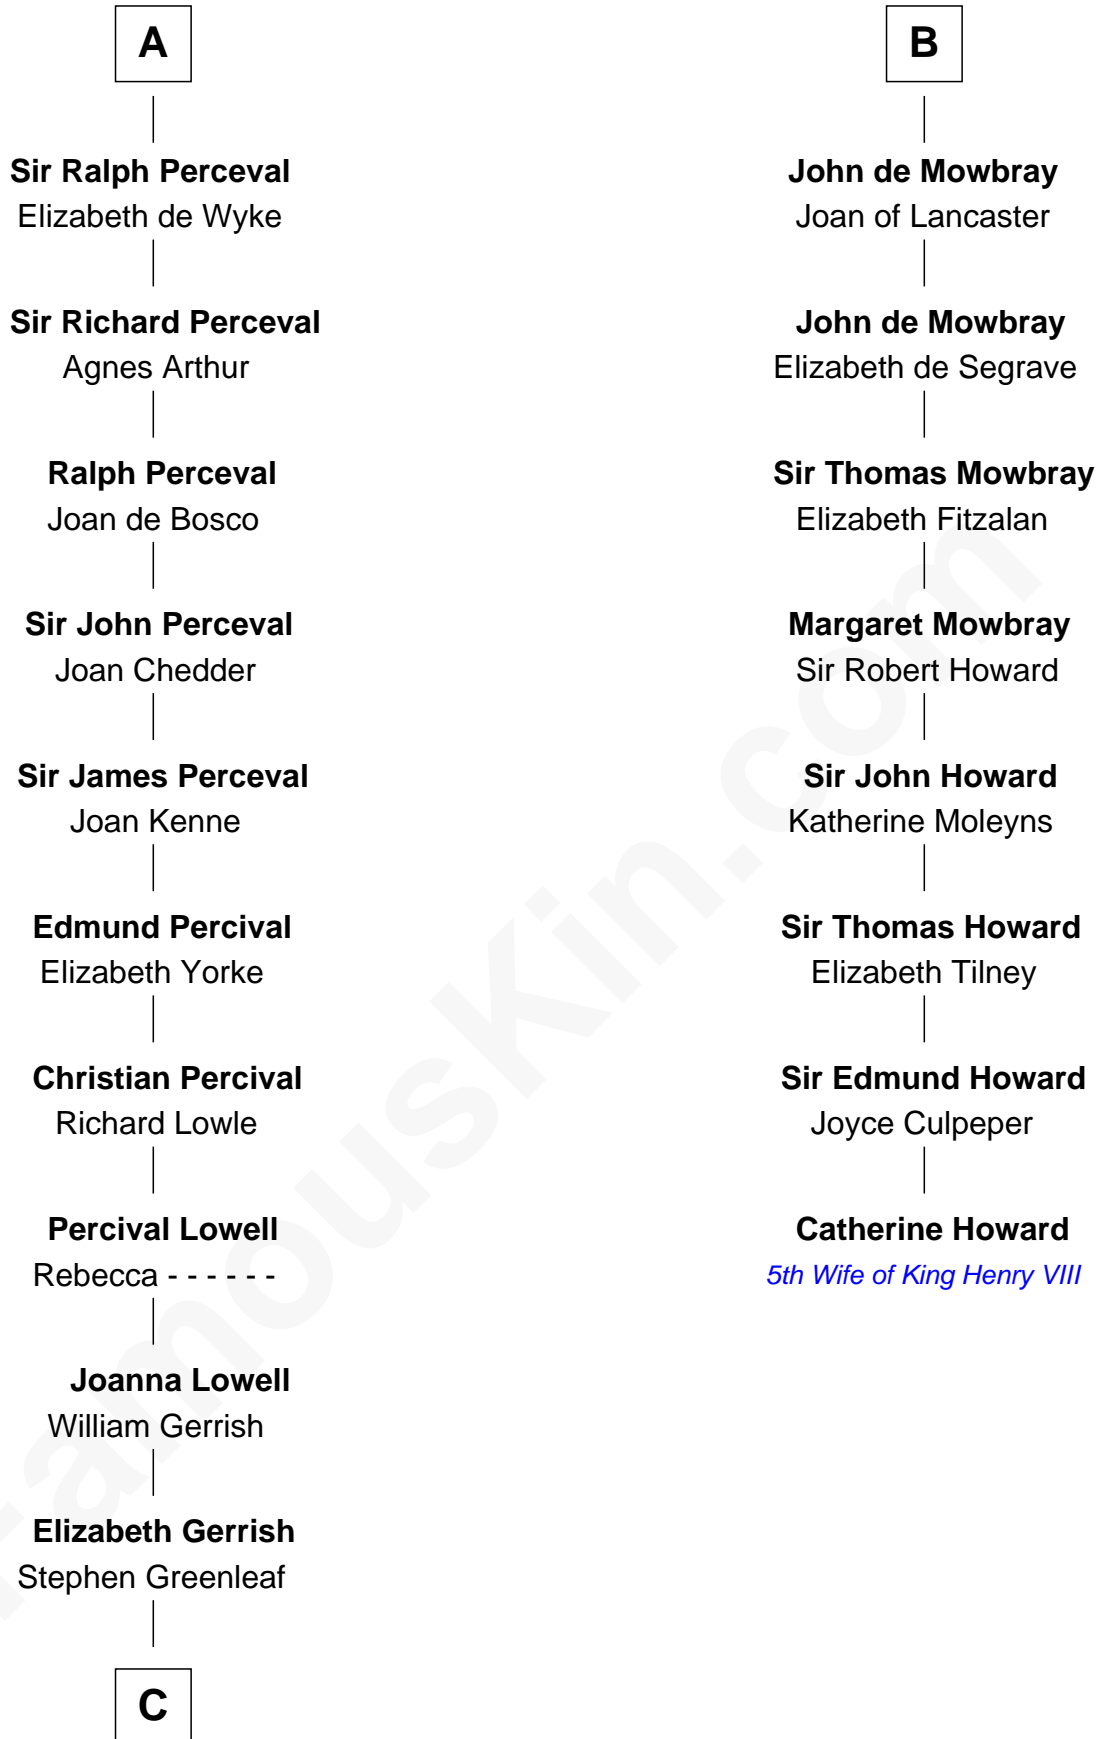

FamousKin.com Relationship Chart of

Herman Melville

Author of Moby Dick

14th cousin 7 times removed of

Catherine Howard

5th Wife of King Henry VIII

Sir Robert de Beaumont

Isabel de Vermandois