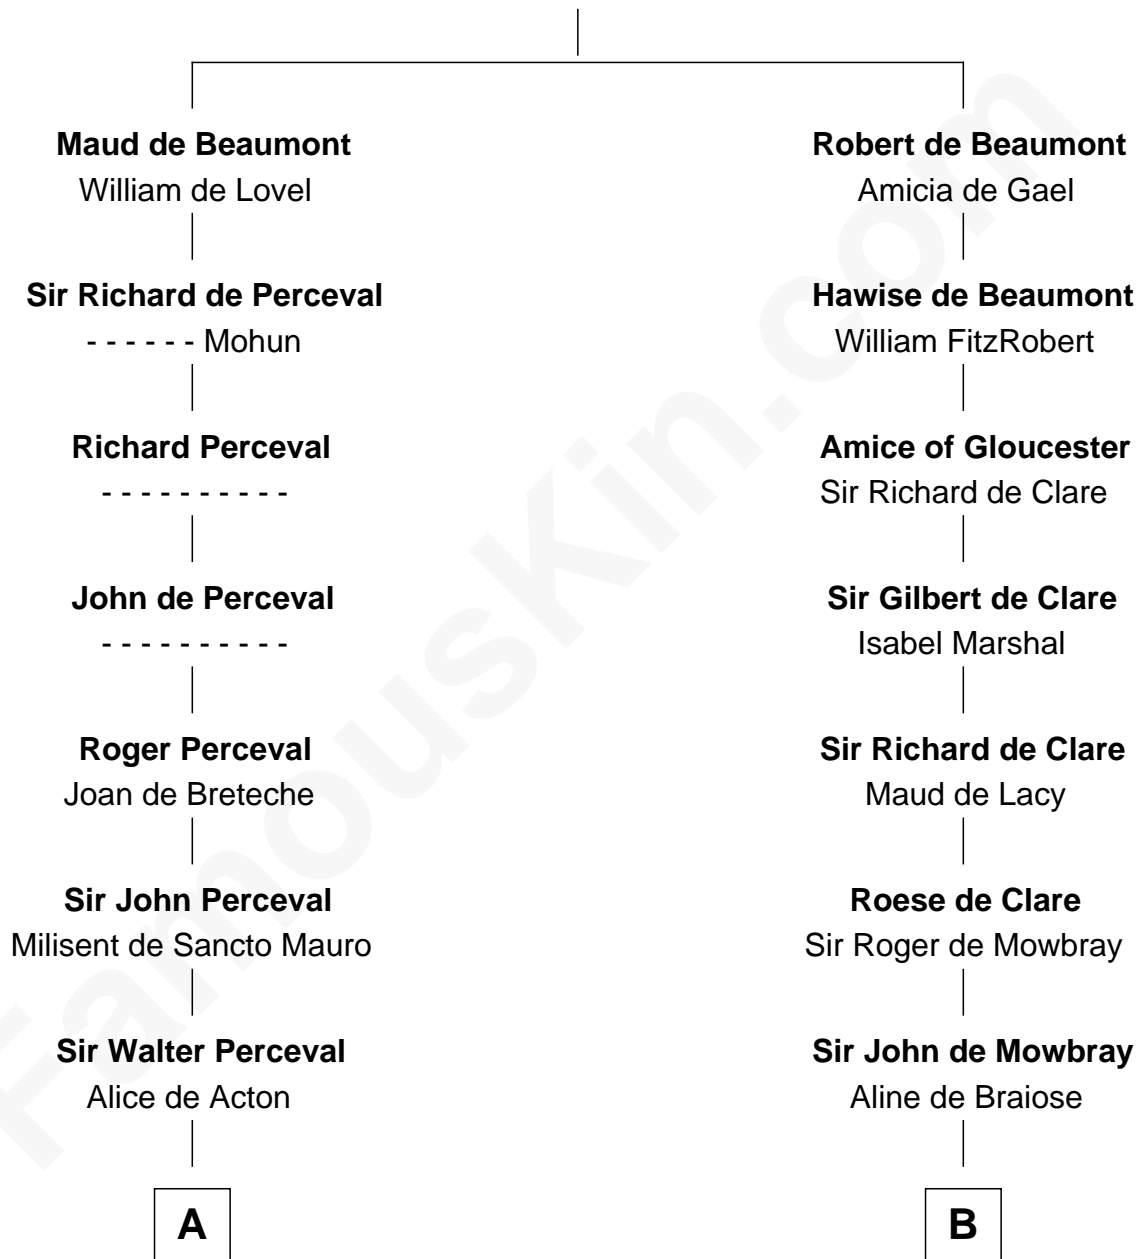

FamousKin.com Relationship Chart of

Herman Melville

Author of Moby Dick

14th cousin 7 times removed of

Catherine Howard

5th Wife of King Henry VIII

Sir Robert de Beaumont

Isabel de Vermandois

C

—
Rev. Daniel Greenleaf

Elizabeth Gookin

—
Mercy Greenleaf

John Scollay

—
Priscilla Scollay

Thomas Melville

—
Allan Melville

Maria Gansevoort

—
Herman Melville

Author of Moby Dick