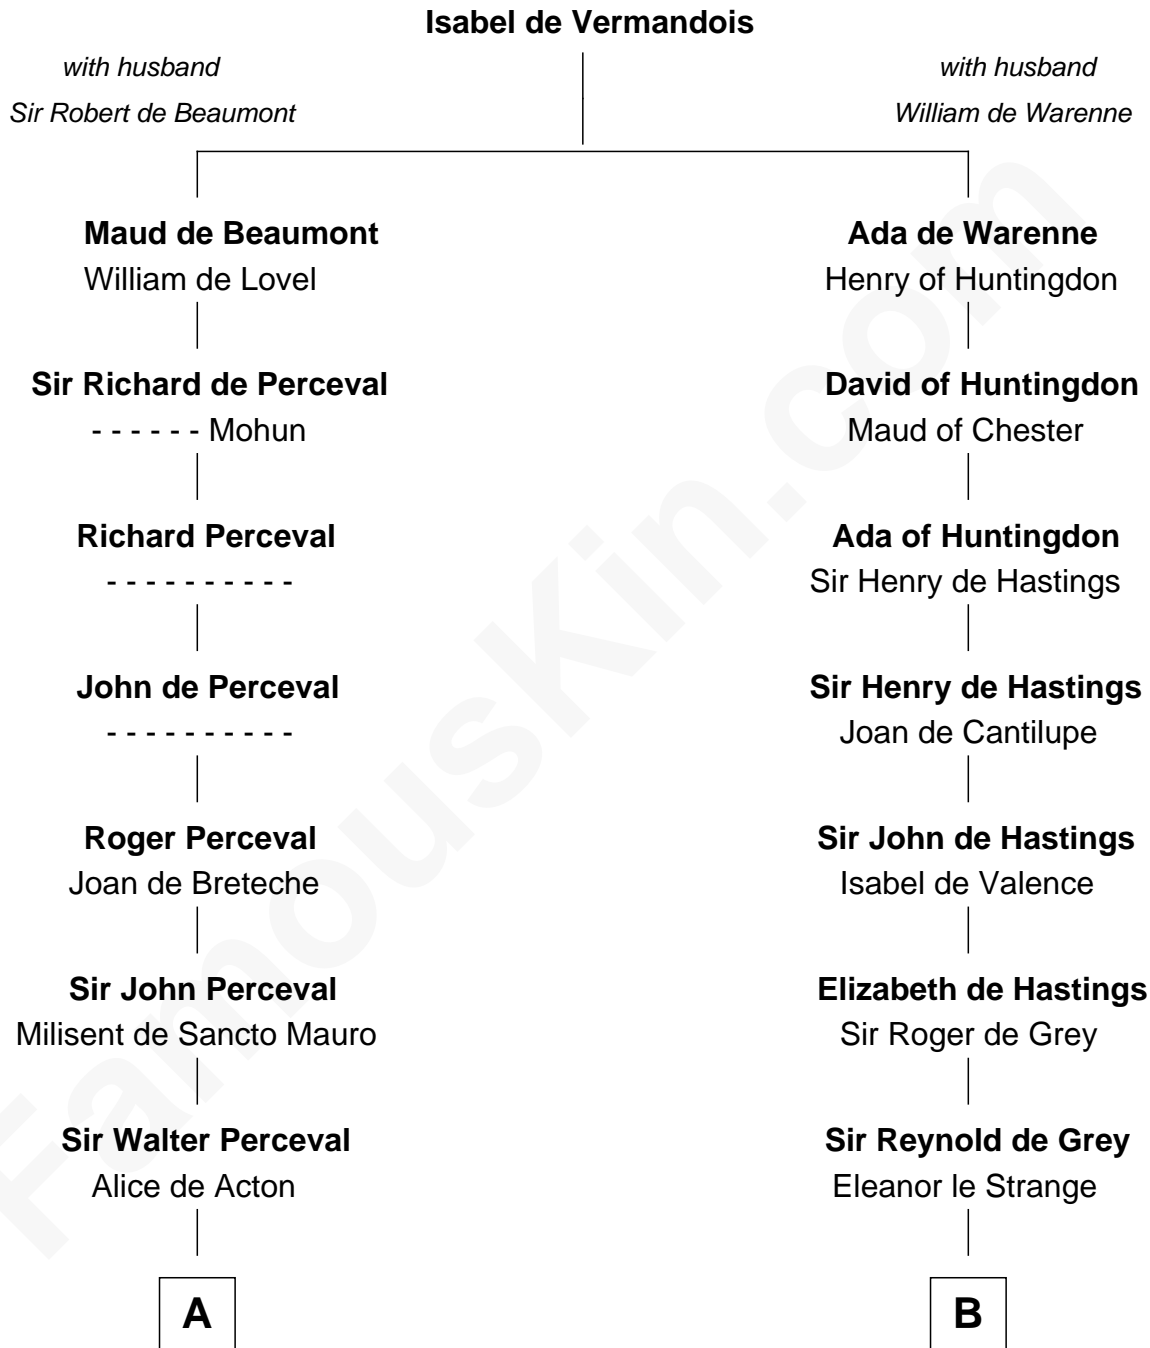

FamousKin.com Relationship Chart of

Herman Melville

Author of Moby Dick

12th cousin 9 times removed of

Catherine Howard

5th Wife of King Henry VIII

C

—
Rev. Daniel Greenleaf

Elizabeth Gookin

—
Mercy Greenleaf

John Scollay

—
Priscilla Scollay

Thomas Melville

—
Allan Melville

Maria Gansevoort

—
Herman Melville