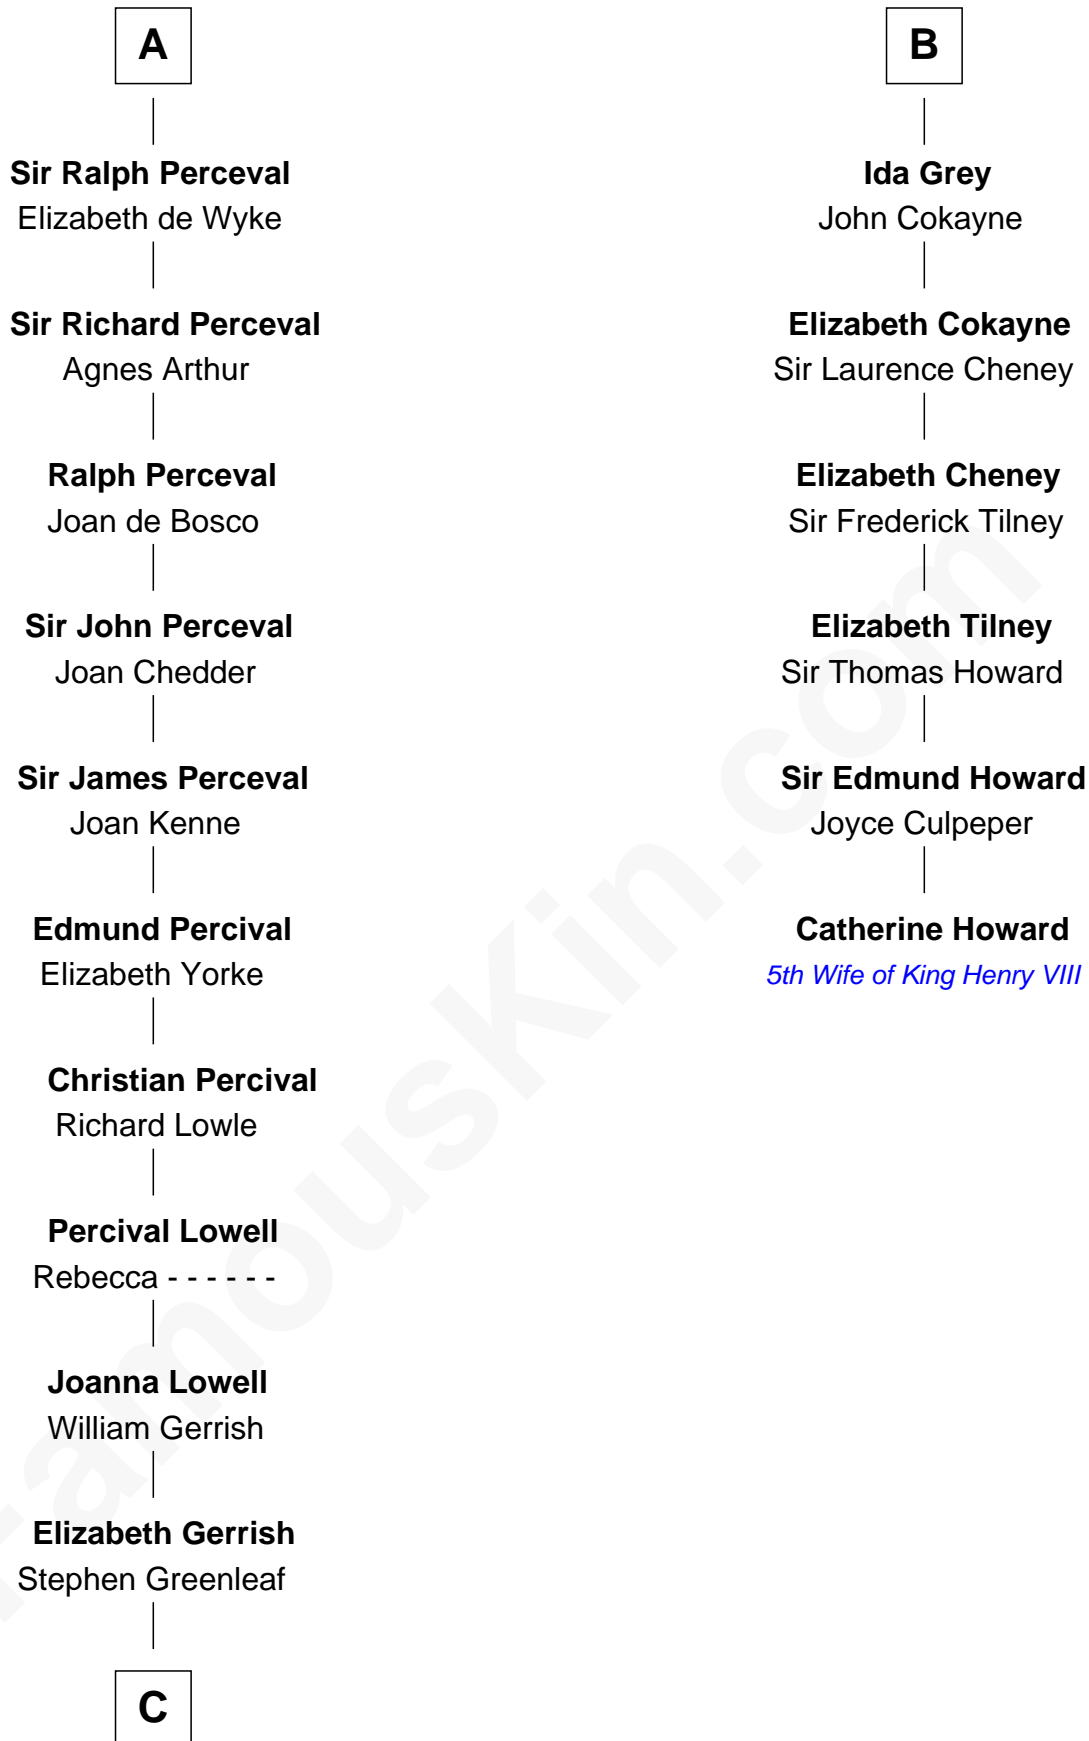

FamousKin.com Relationship Chart of

Herman Melville

Author of Moby Dick

12th cousin 9 times removed of

Catherine Howard

5th Wife of King Henry VIII

C

—
Rev. Daniel Greenleaf

Elizabeth Gookin

—
Mercy Greenleaf

John Scollay

—
Priscilla Scollay

Thomas Melville

—
Allan Melville

Maria Gansevoort

—
Herman Melville