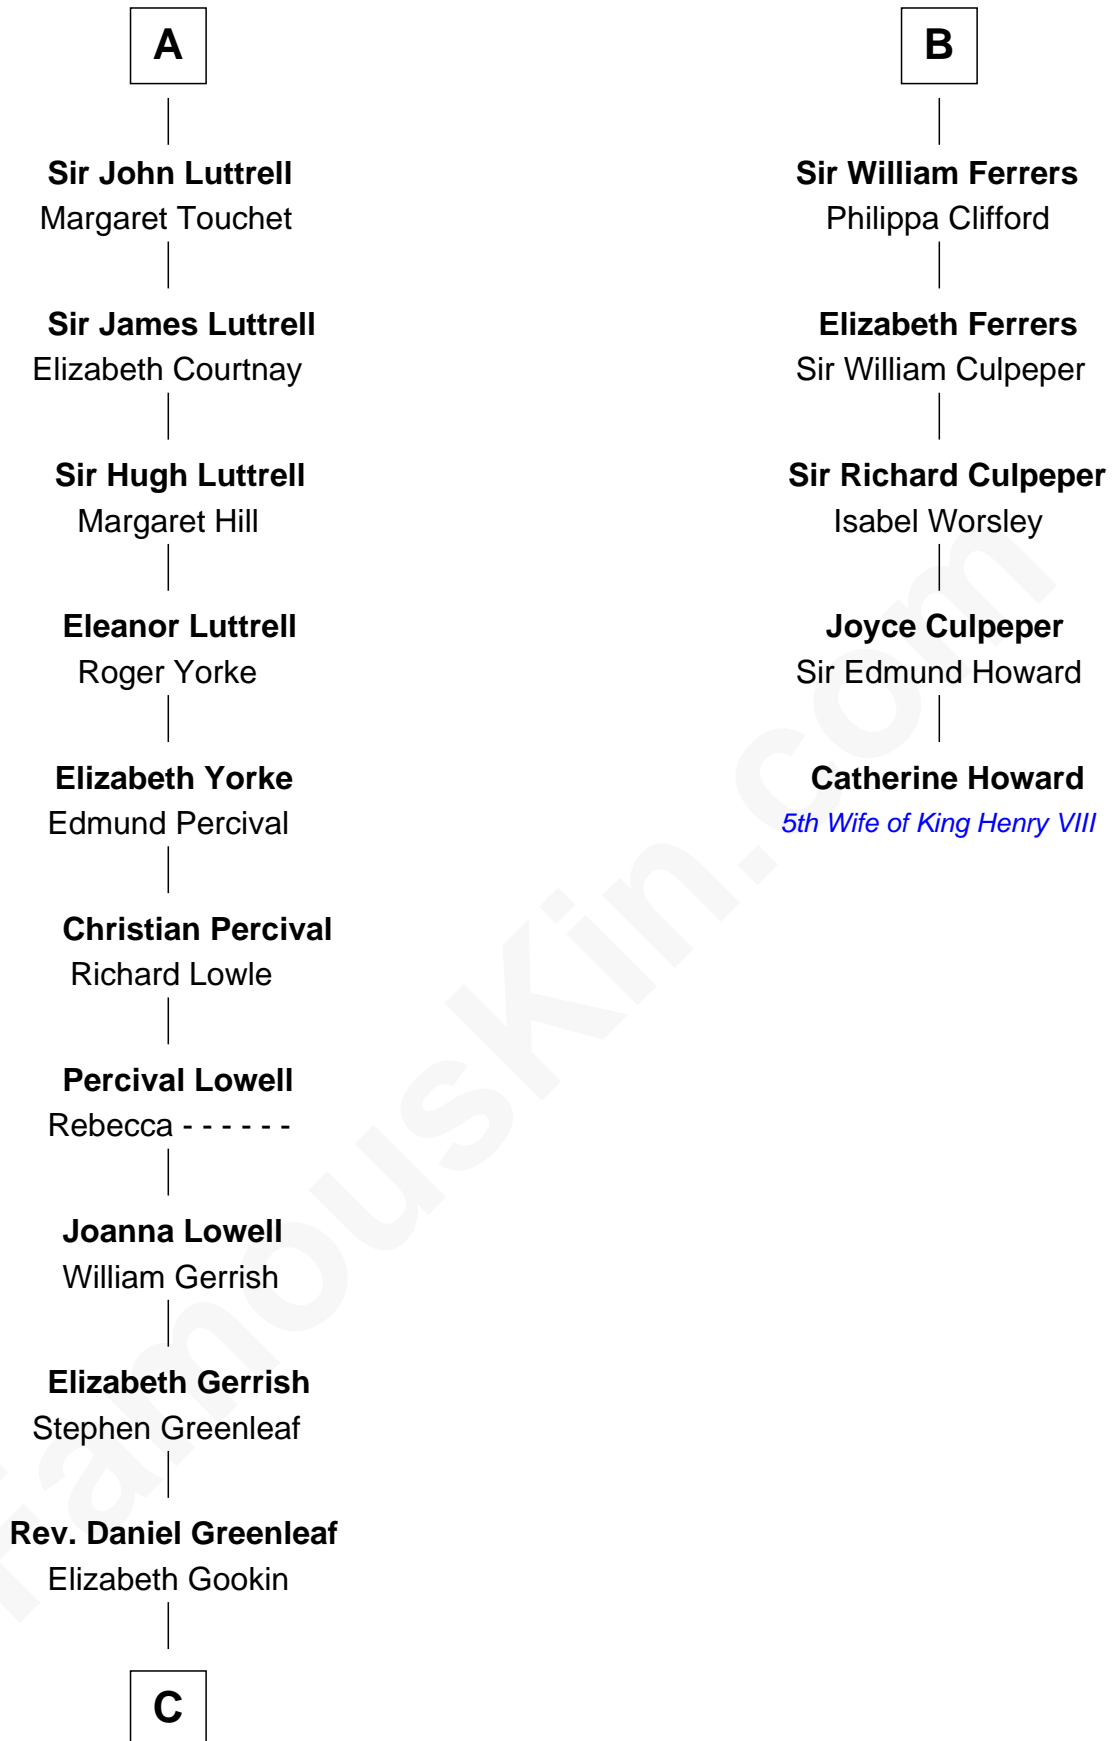

FamousKin.com Relationship Chart of

Herman Melville

Author of Moby Dick

11th cousin 9 times removed of

Catherine Howard

5th Wife of King Henry VIII

Saher de Quincy
Margaret de Beaumont

C