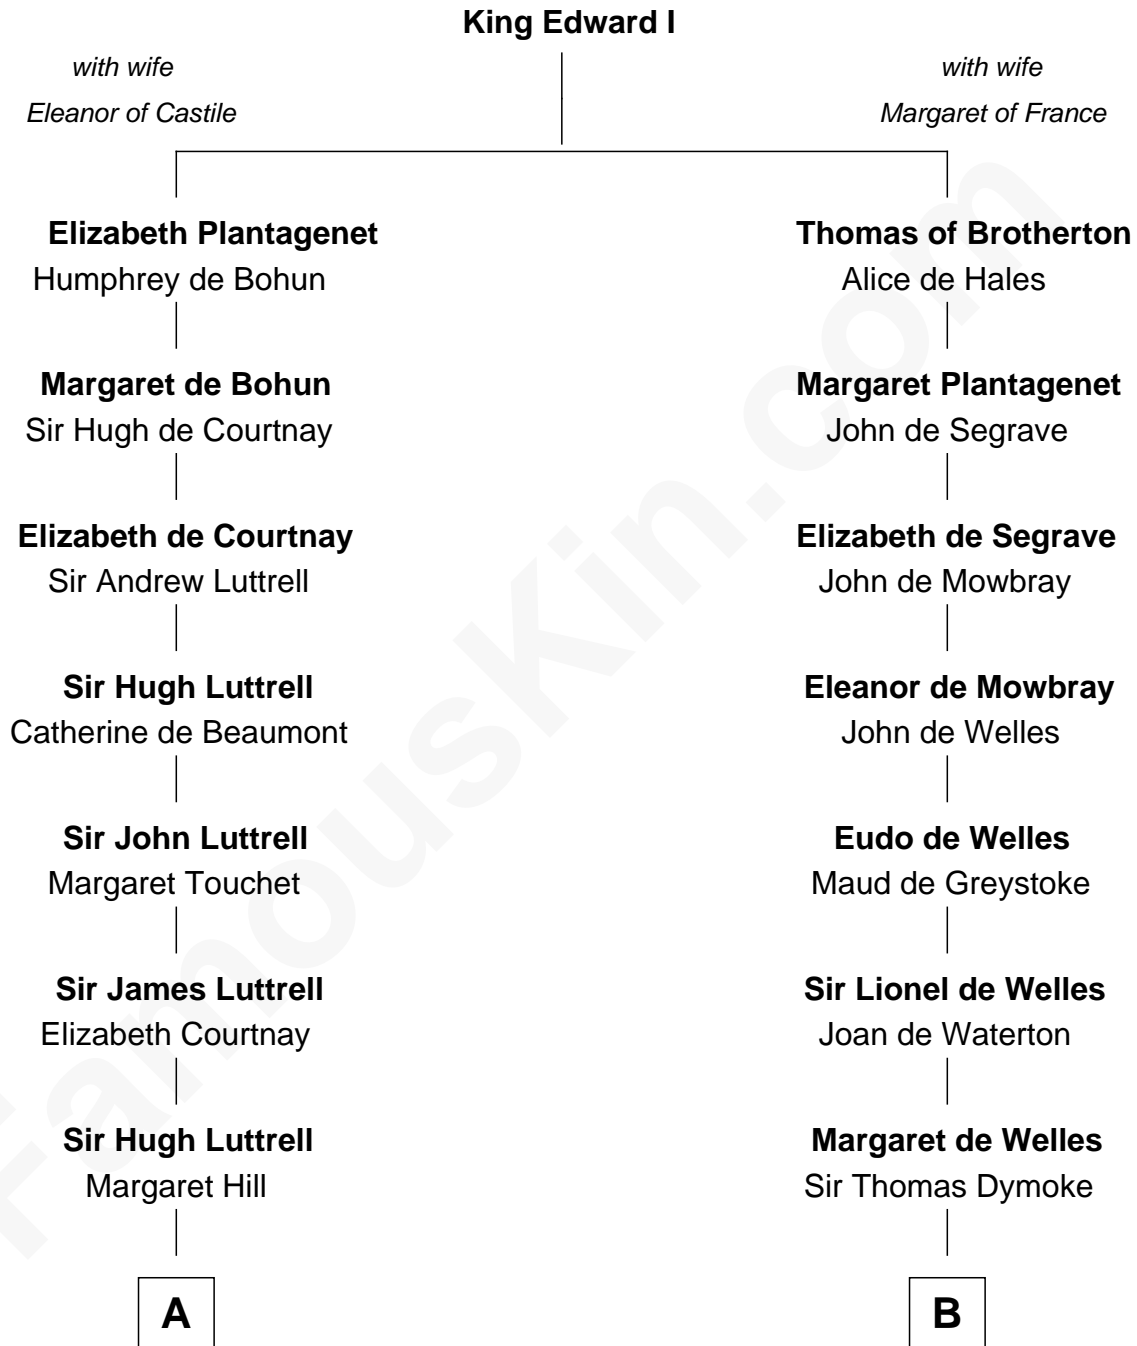

FamousKin.com Relationship Chart of

Herman Melville

Author of Moby Dick

17th cousin 1 time removed of

Ralph Waldo Emerson

American Poet

C

Rev. William Emerson