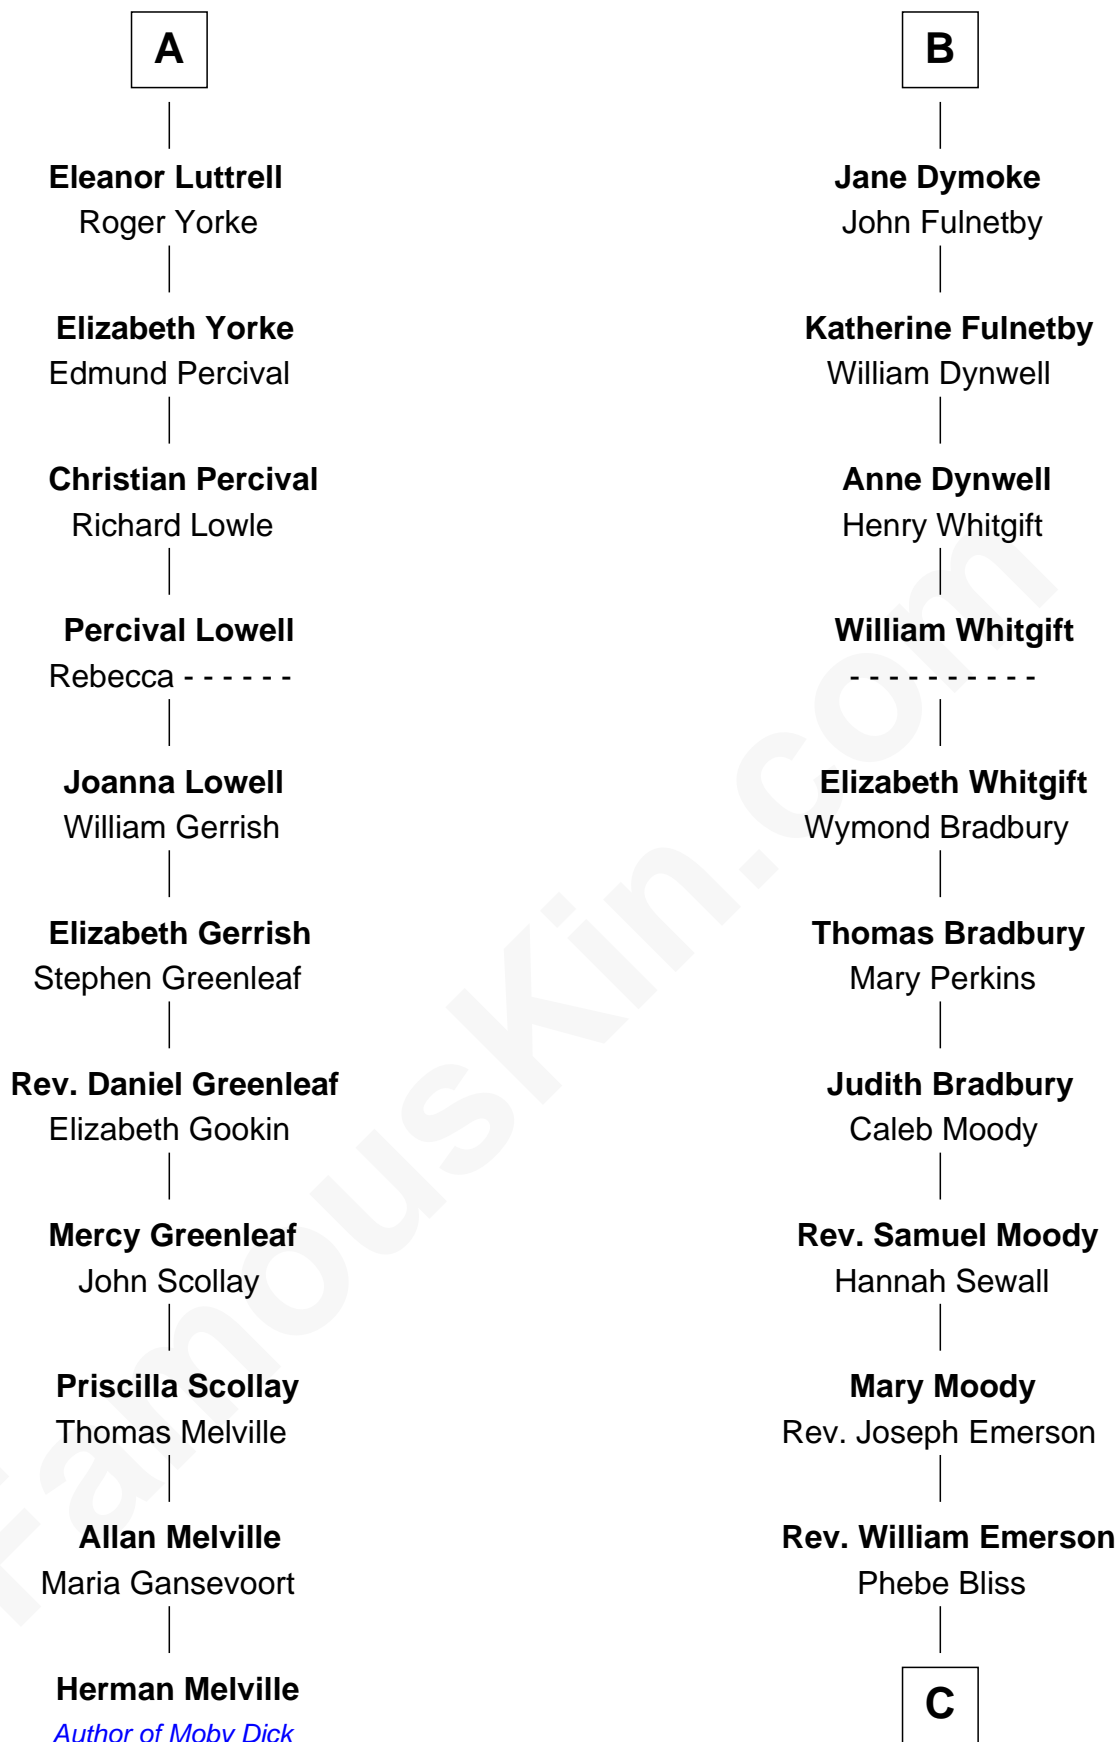

FamousKin.com Relationship Chart of

Herman Melville

Author of Moby Dick

17th cousin 1 time removed of

Ralph Waldo Emerson

American Poet

C

Rev. William Emerson

Ruth Haskins

Ralph Waldo Emerson

American Poet

FamousKin.com