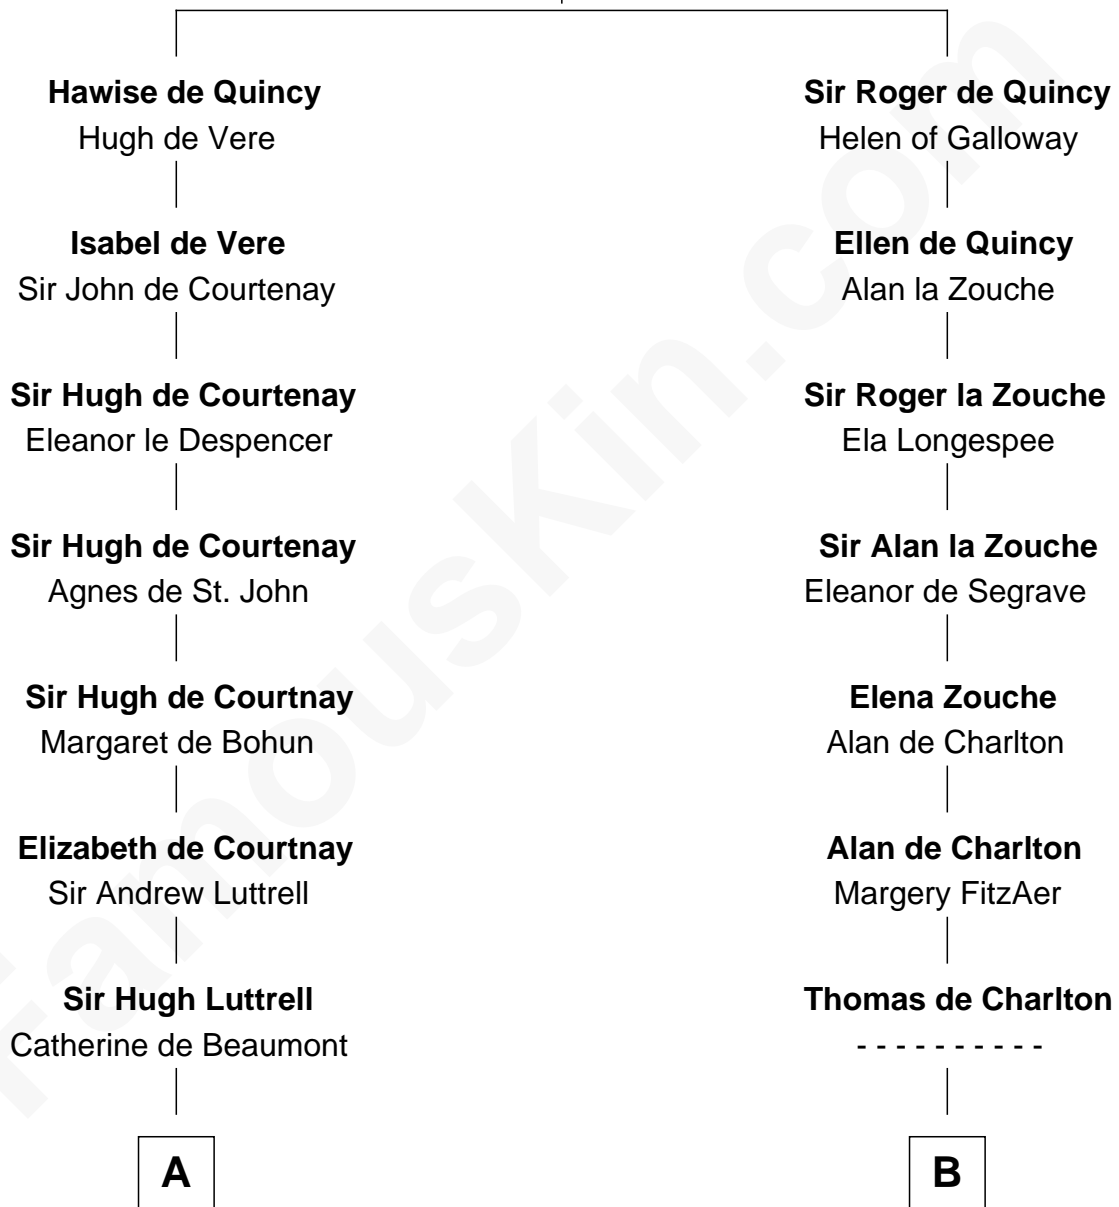

# FamousKin.com Relationship Chart of

**Herman Melville**

*Author of Moby Dick*

20th cousin 1 time removed of

**Ralph Waldo Emerson**

*American Poet*

**Saher de Quincy**  
Margaret de Beaumont

**C**

**Mercy Greenleaf**

John Scollay

**Priscilla Scollay**

Thomas Melville

**Allan Melville**

Maria Gansevoort

**Herman Melville**

*Author of Moby Dick*