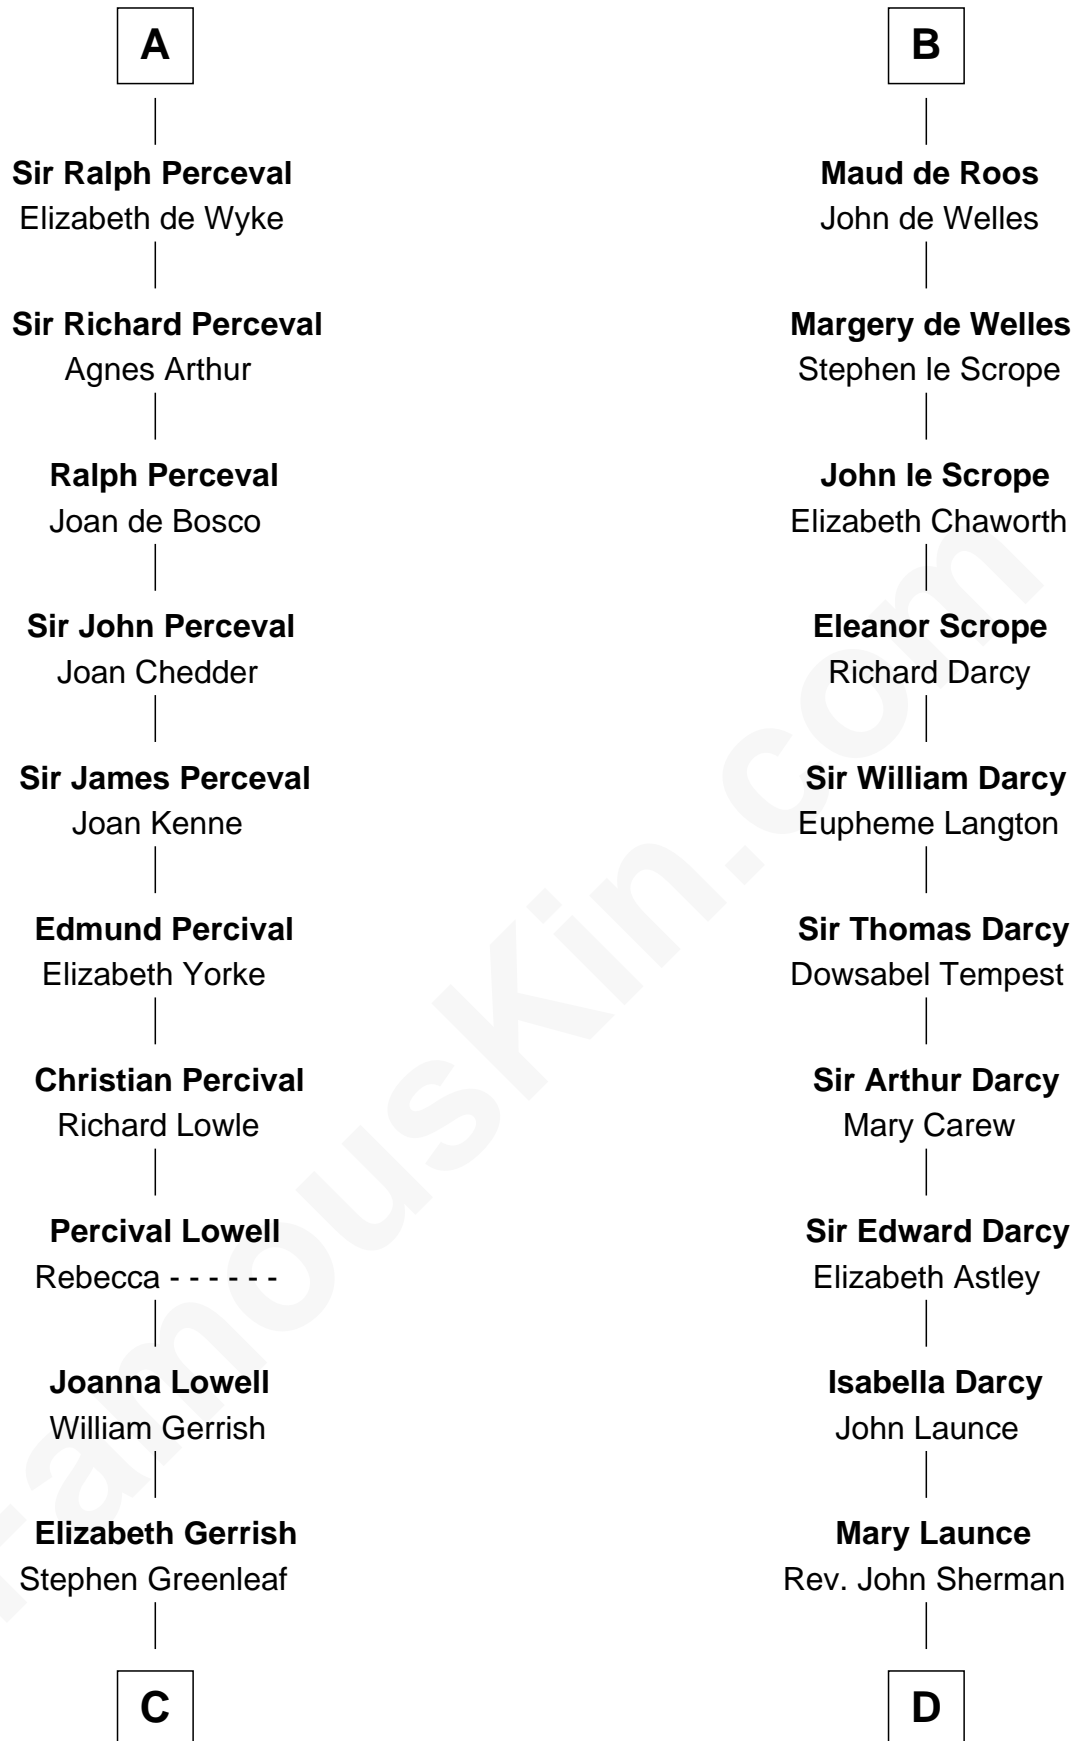

FamousKin.com Relationship Chart of

Herman Melville

Author of Moby Dick

20th cousin 1 time removed of

Robert Treat Paine

Signer of the Declaration of Independence

C

Rev. Daniel Greenleaf

Elizabeth Gookin

Mercy Greenleaf

John Scollay

Priscilla Scollay

Thomas Melville

Allan Melville

Maria Gansevoort

Herman Melville