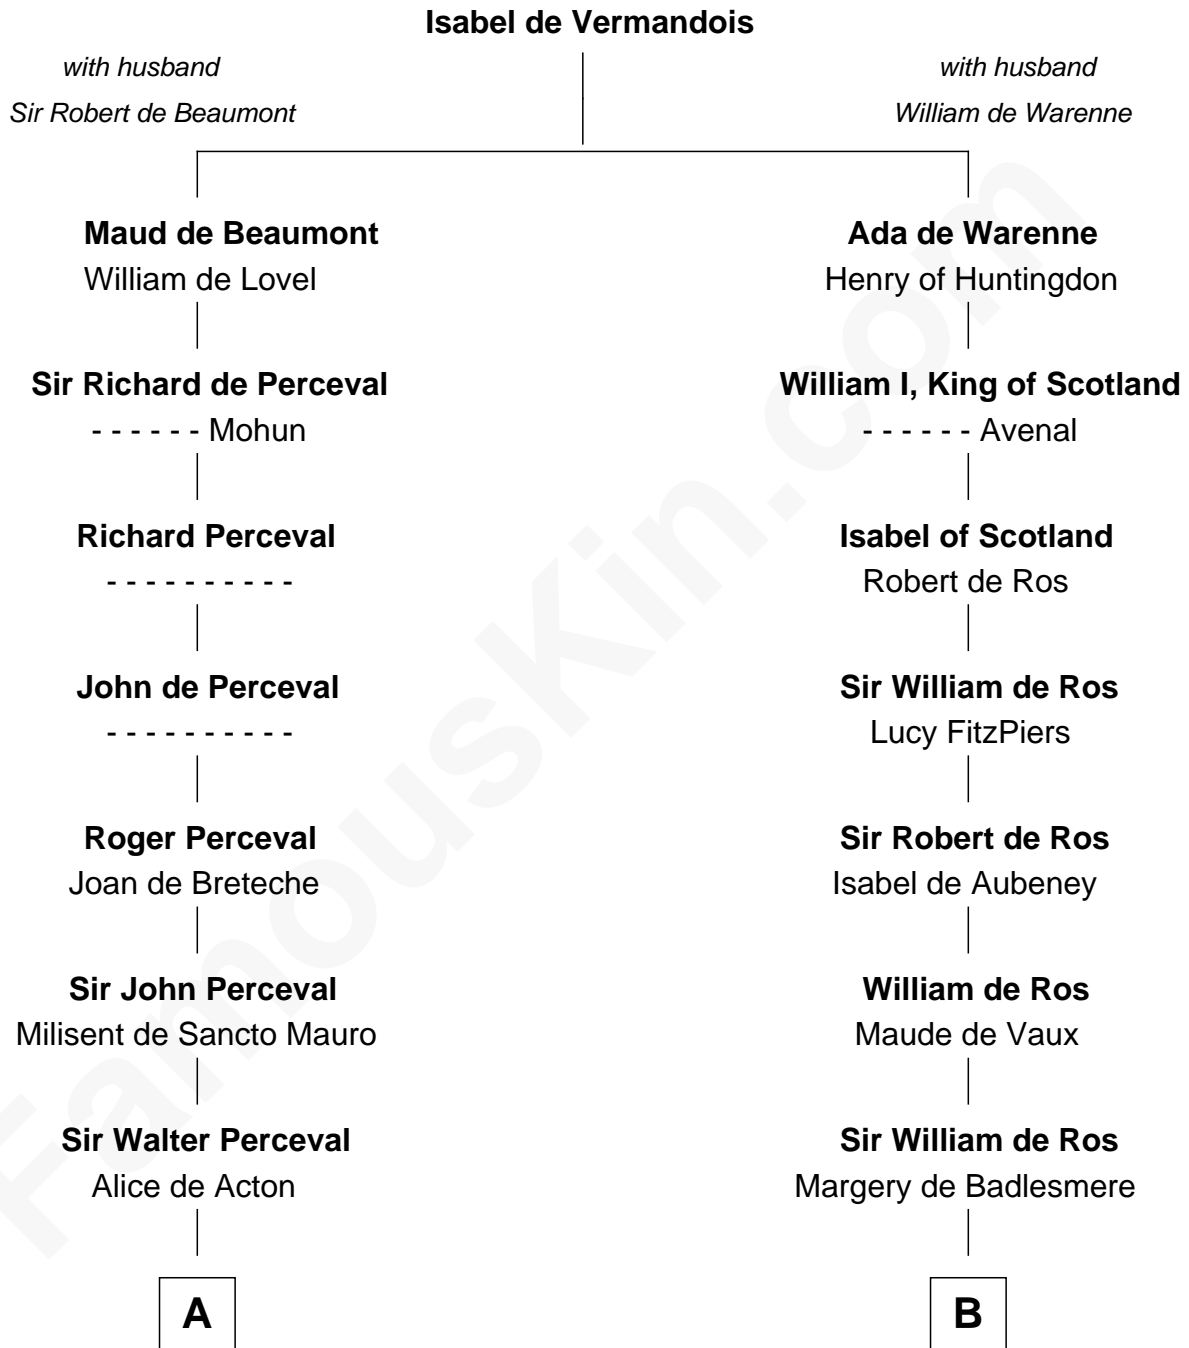

FamousKin.com Relationship Chart of

Herman Melville

Author of Moby Dick

20th cousin 1 time removed of

Robert Treat Paine

Signer of the Declaration of Independence

C

Rev. Daniel Greenleaf

Elizabeth Gookin

Mercy Greenleaf

John Scollay

Priscilla Scollay

Thomas Melville

Allan Melville

Maria Gansevoort

Herman Melville