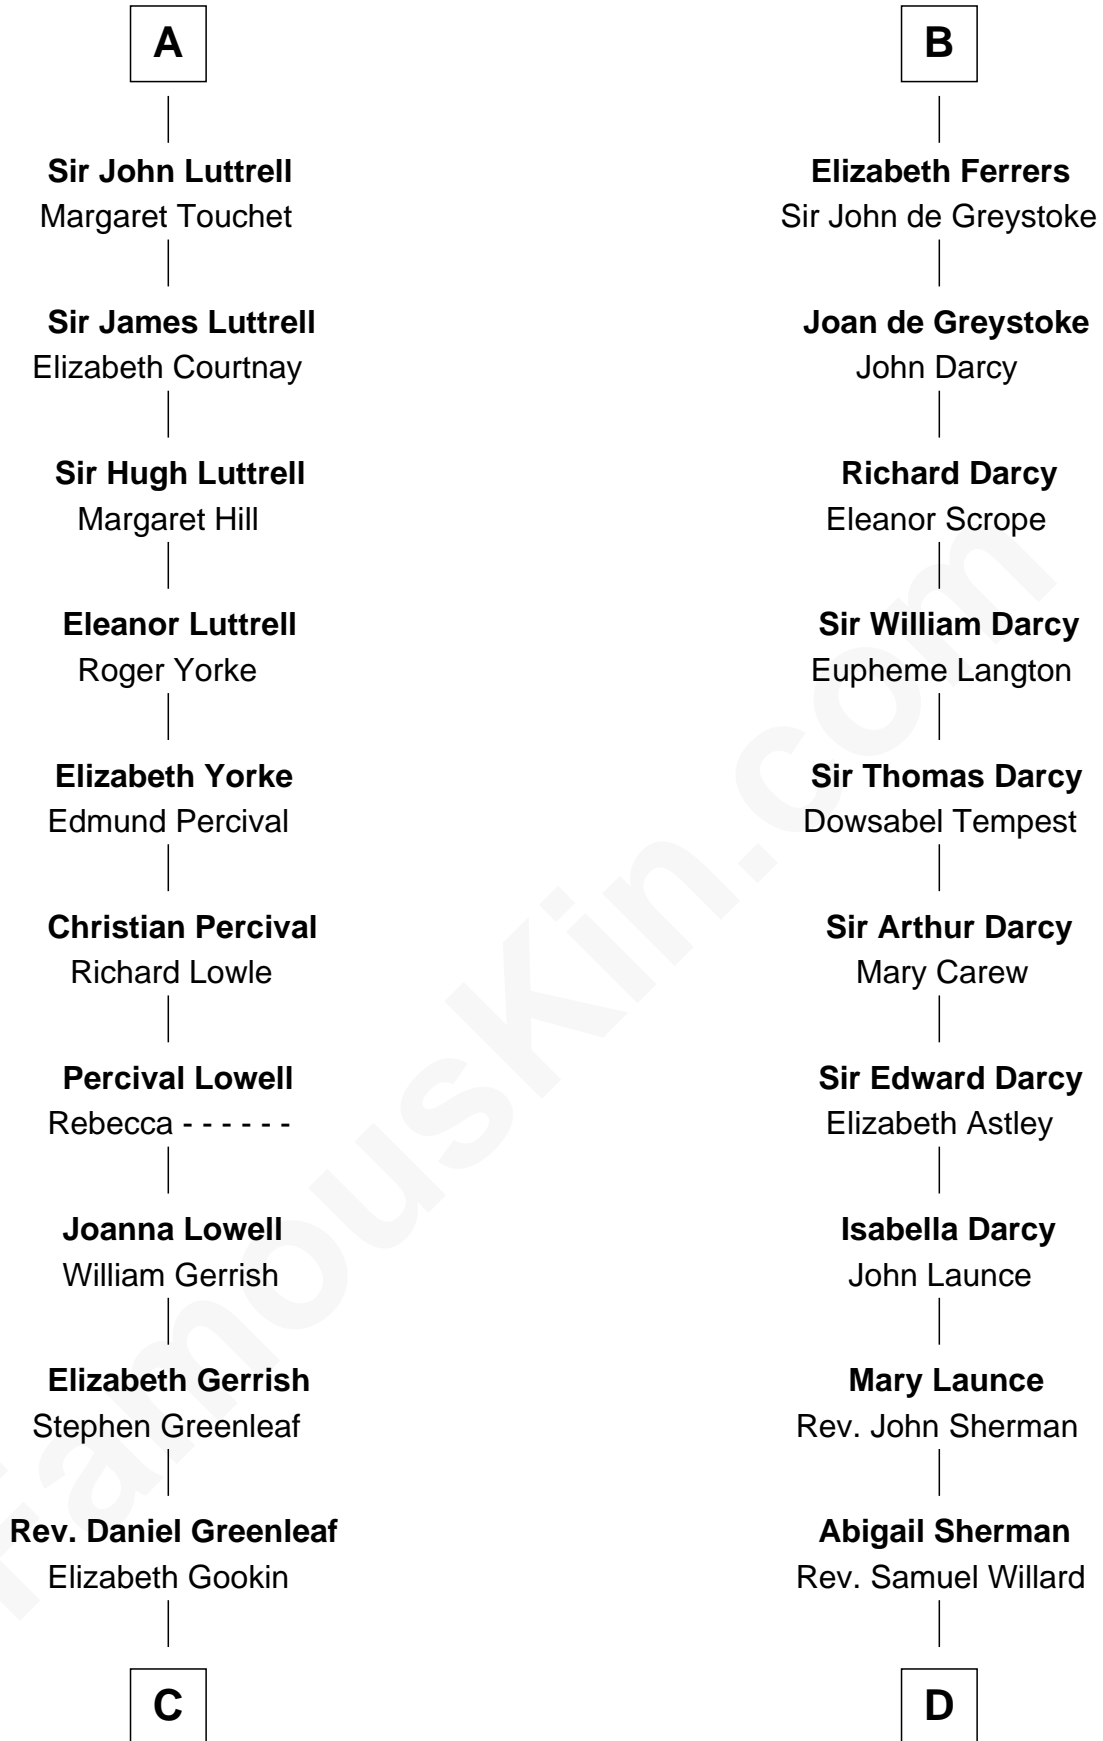

FamousKin.com Relationship Chart of

Herman Melville

Author of Moby Dick

19th cousin 1 time removed of

Robert Treat Paine

Signer of the Declaration of Independence

C

Mercy Greenleaf

Abigail Willard

Rev. Samuel Treat

Eunice Treat

Thomas Paine

Robert Treat Paine

Signer of Declaration of Independence