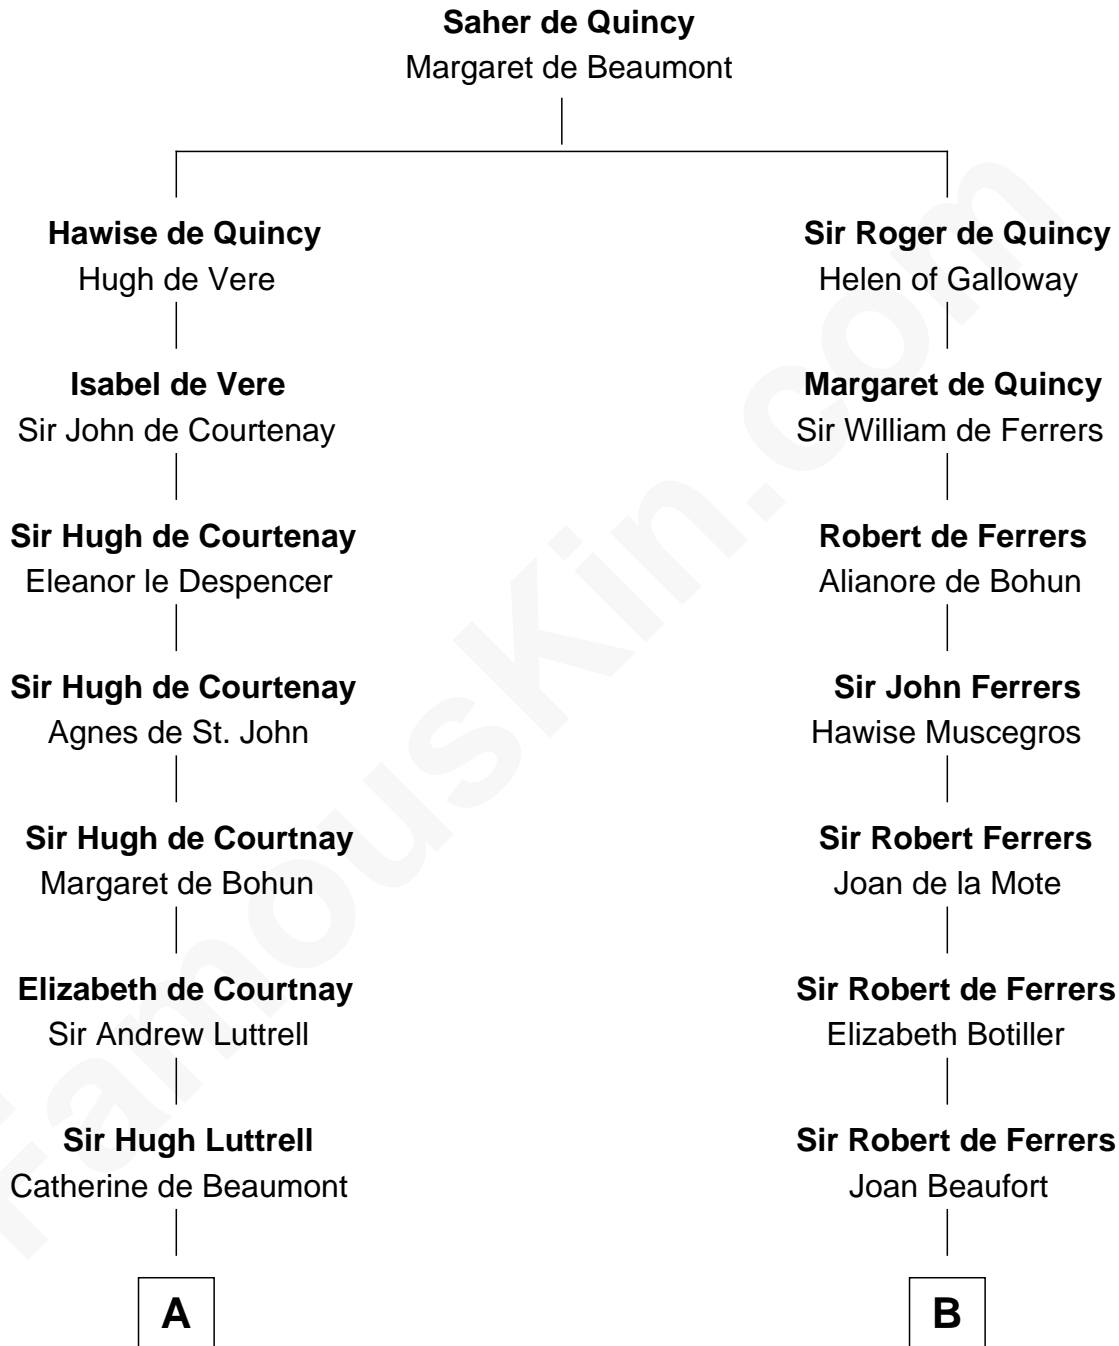

FamousKin.com Relationship Chart of

Herman Melville

Author of Moby Dick

19th cousin 1 time removed of

Robert Treat Paine

Signer of the Declaration of Independence

C

Mercy Greenleaf