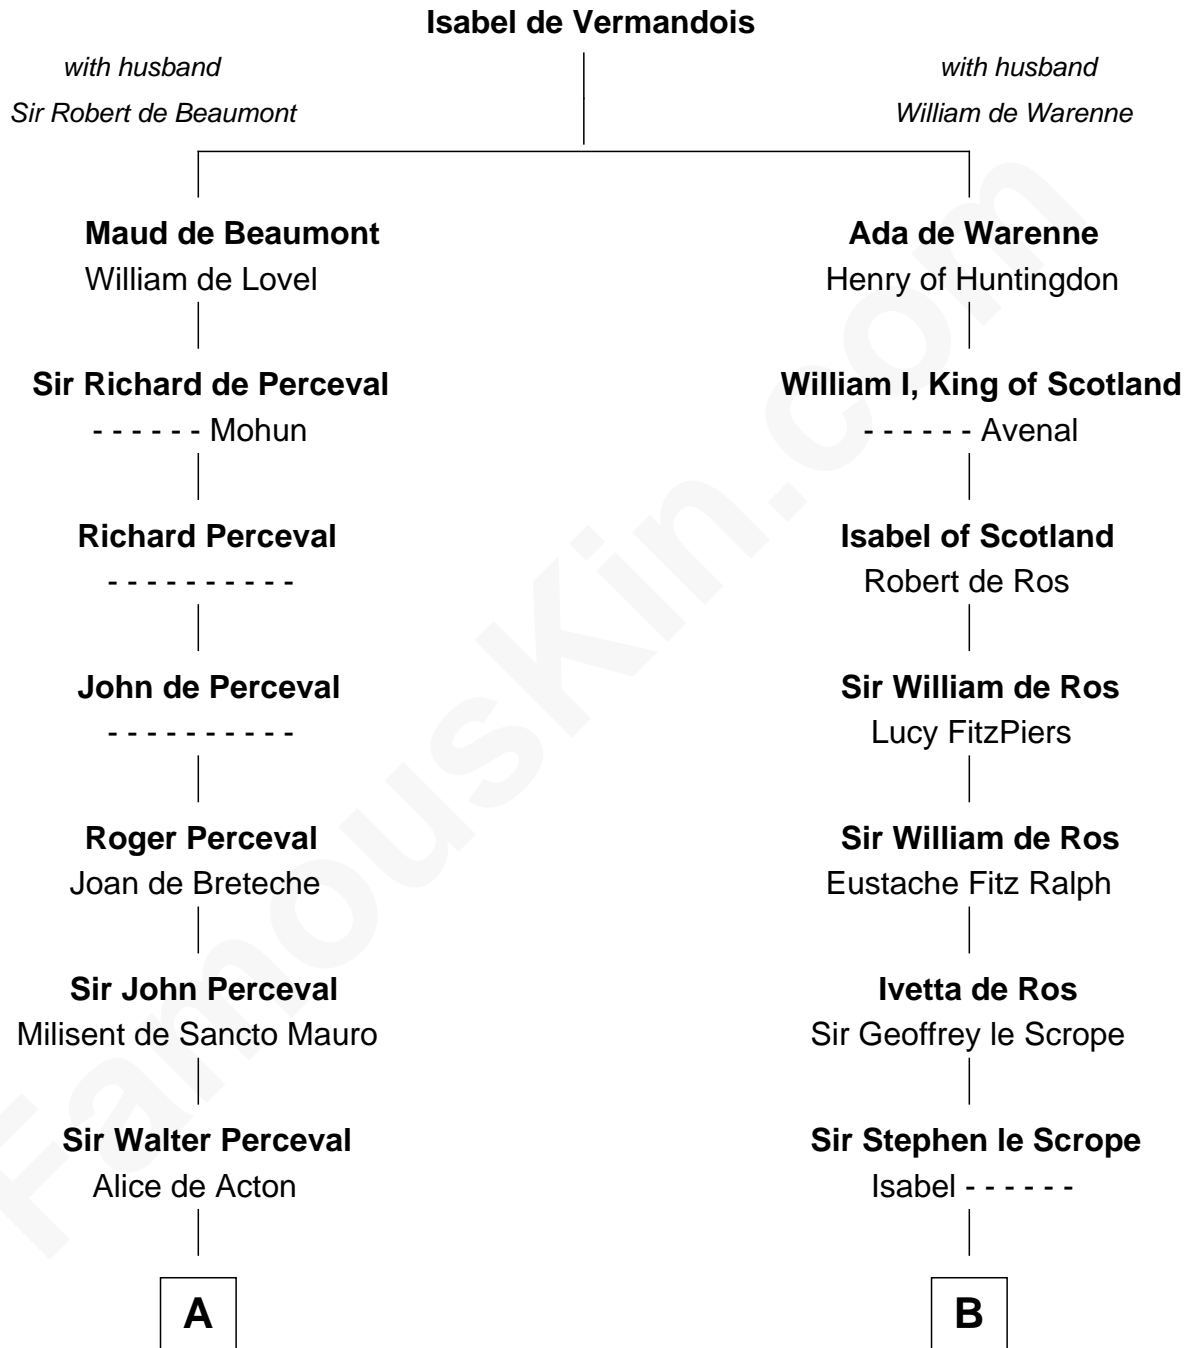

# FamousKin.com Relationship Chart of

**Herman Melville**

*Author of Moby Dick*

19th cousin 2 times removed of

**Thomas Nelson**

*Signer of the Declaration of Independence*

**C**

**Rev. Daniel Greenleaf**

Elizabeth Gookin

**Mercy Greenleaf**

John Scollay

**Priscilla Scollay**

Thomas Melville

**Allan Melville**

Maria Gansevoort

**Herman Melville**

*Author of Moby Dick*

**D**

**Margaret Reade**

Thomas Nelson

**William Nelson**

Elizabeth Burwell

**Thomas Nelson**

*Signer of Declaration of Independence*