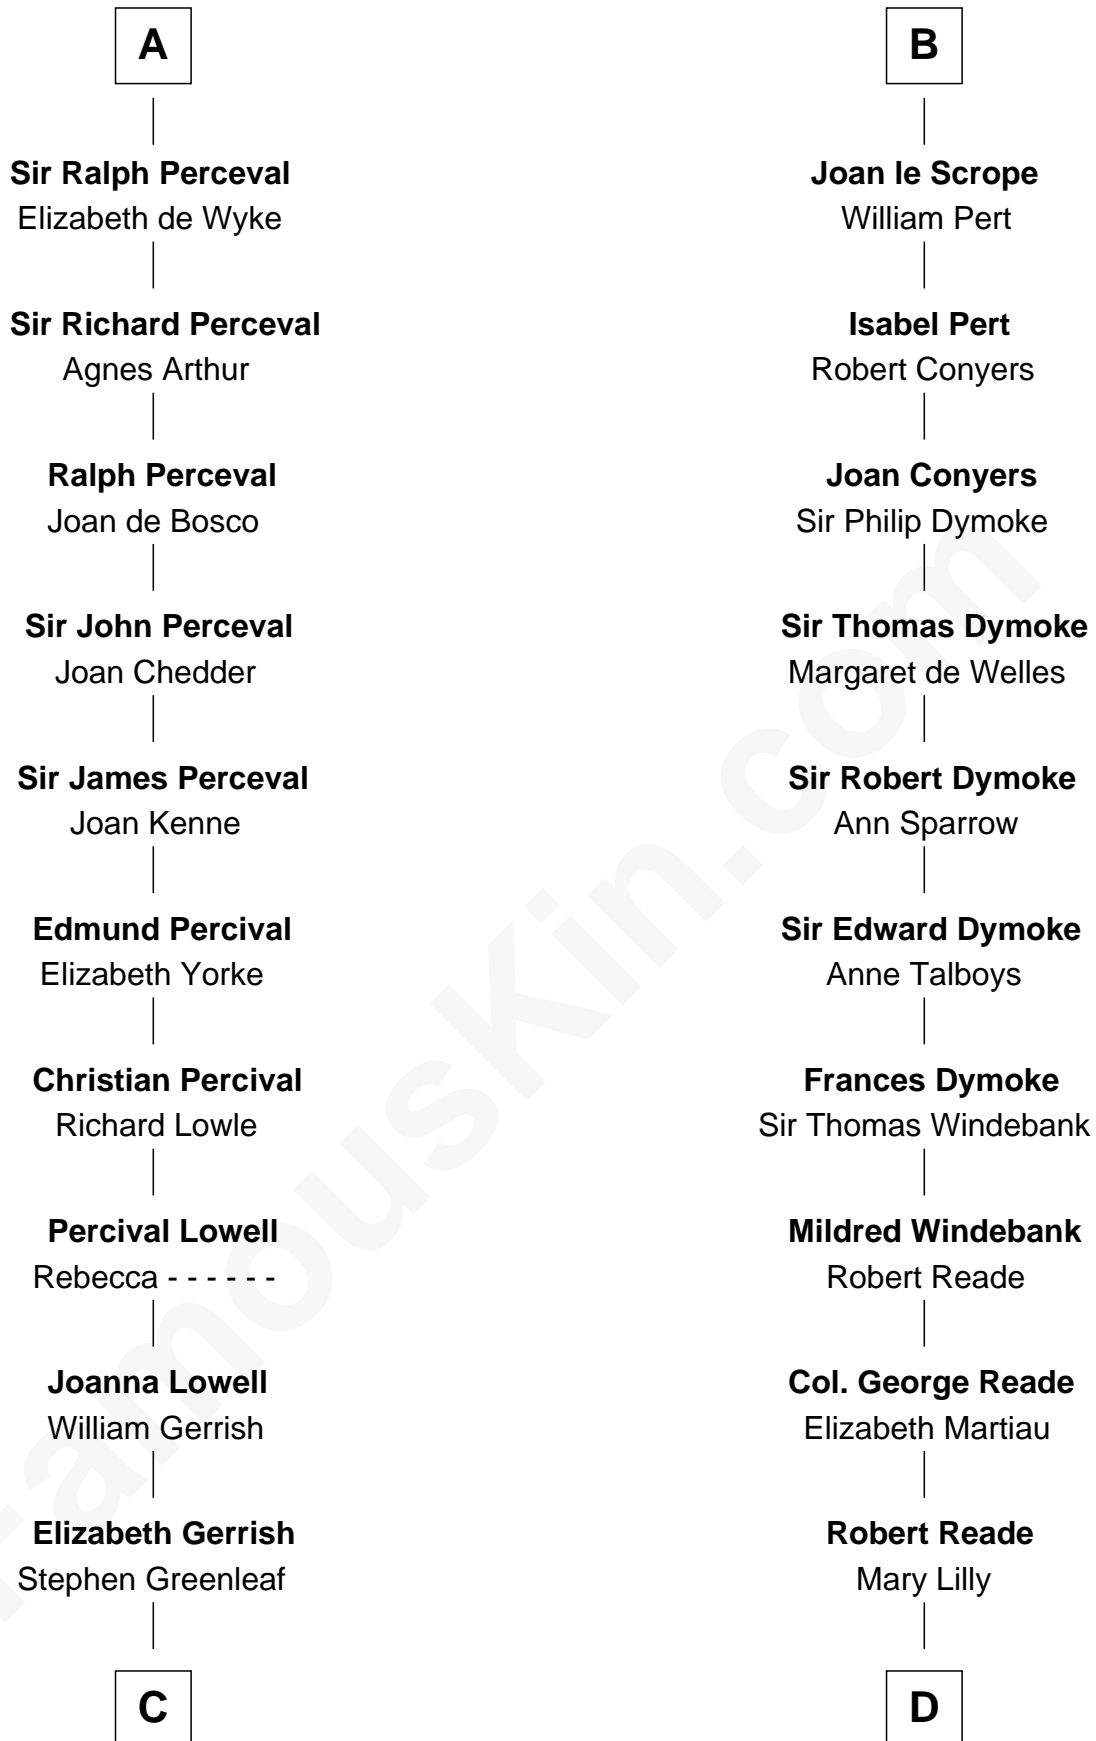

# FamousKin.com Relationship Chart of

**Herman Melville**

*Author of Moby Dick*

19th cousin 2 times removed of

**Thomas Nelson**

*Signer of the Declaration of Independence*

**C**

**Rev. Daniel Greenleaf**

Elizabeth Gookin

**Mercy Greenleaf**

John Scollay

**Priscilla Scollay**

Thomas Melville

**Allan Melville**

Maria Gansevoort

**Herman Melville**