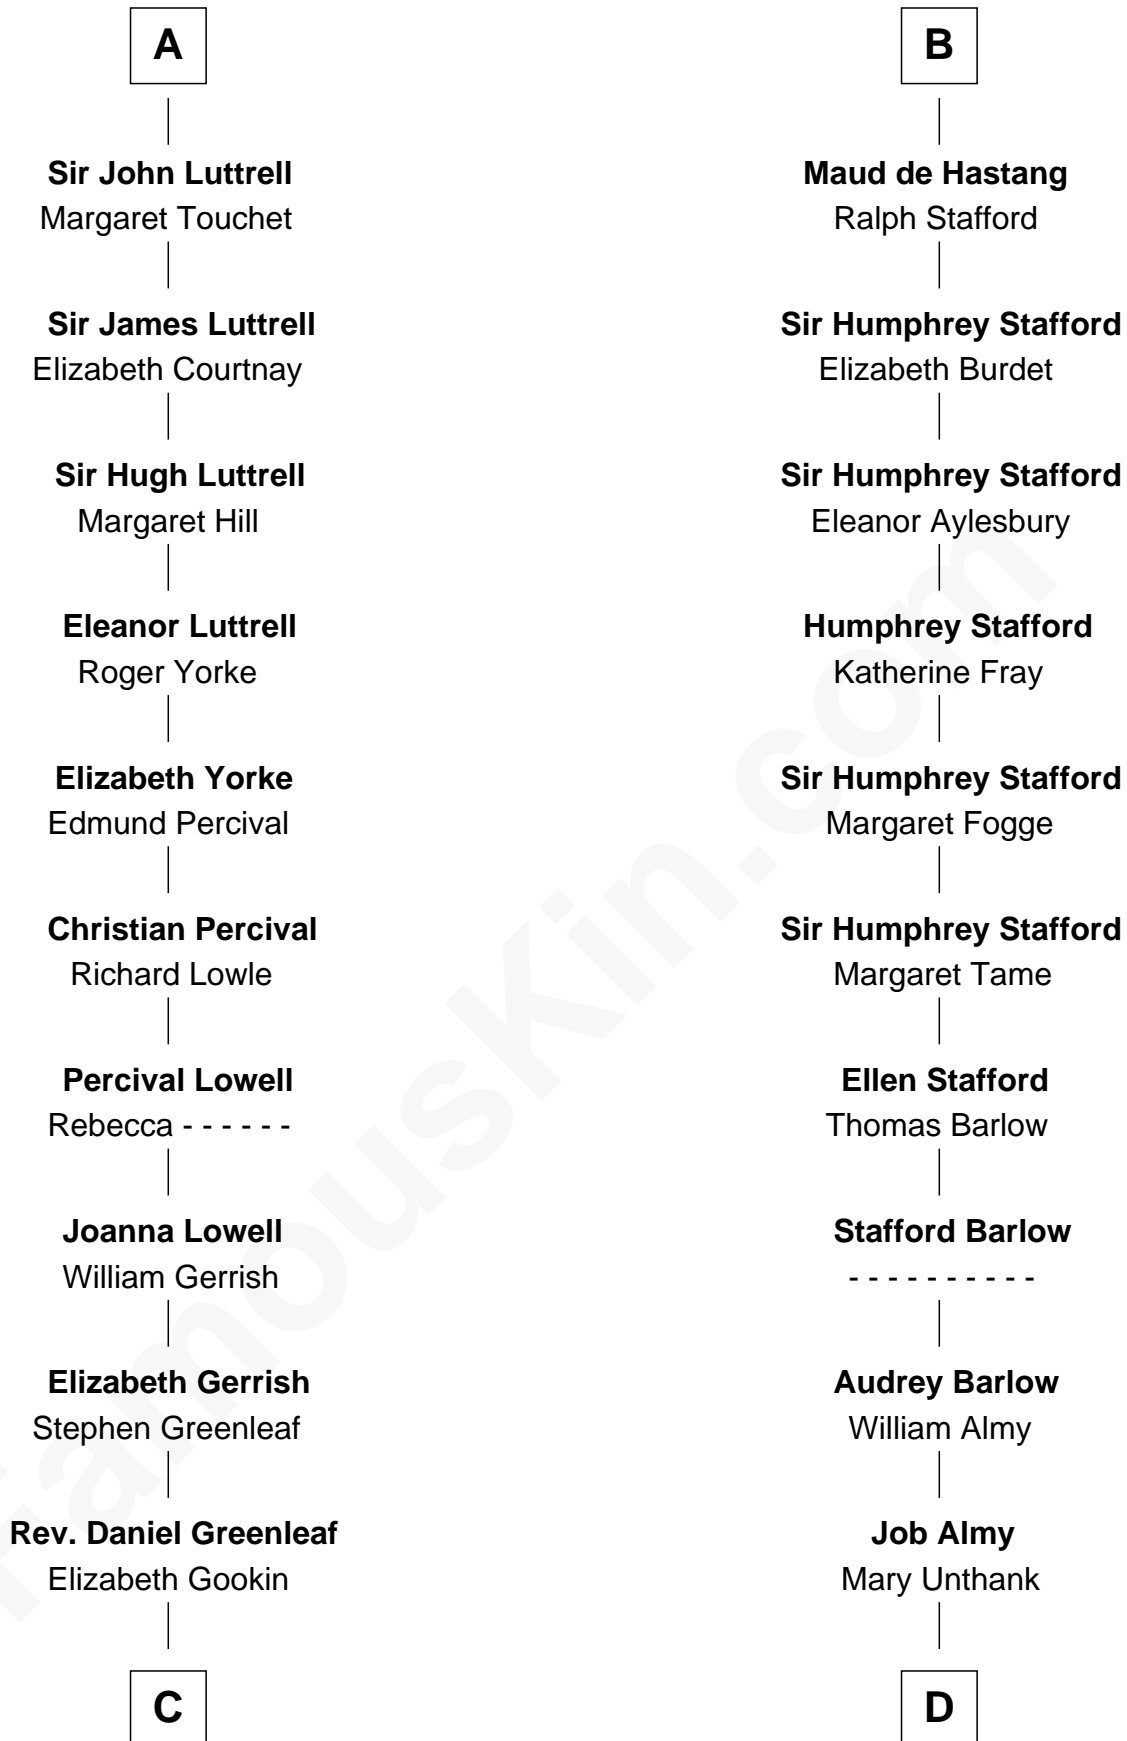

FamousKin.com Relationship Chart of

Herman Melville

Author of Moby Dick

20th cousin of

Robert Townsend

Member of the Culper Spy Ring during the American Revolution

C

Mercy Greenleaf

Audrey Almy

James Townsend

Jacob Townsend

Phoebe Seaman

Samuel Townsend

Sarah Stoddard

Robert Townsend

Spy known as "Culper Jr."