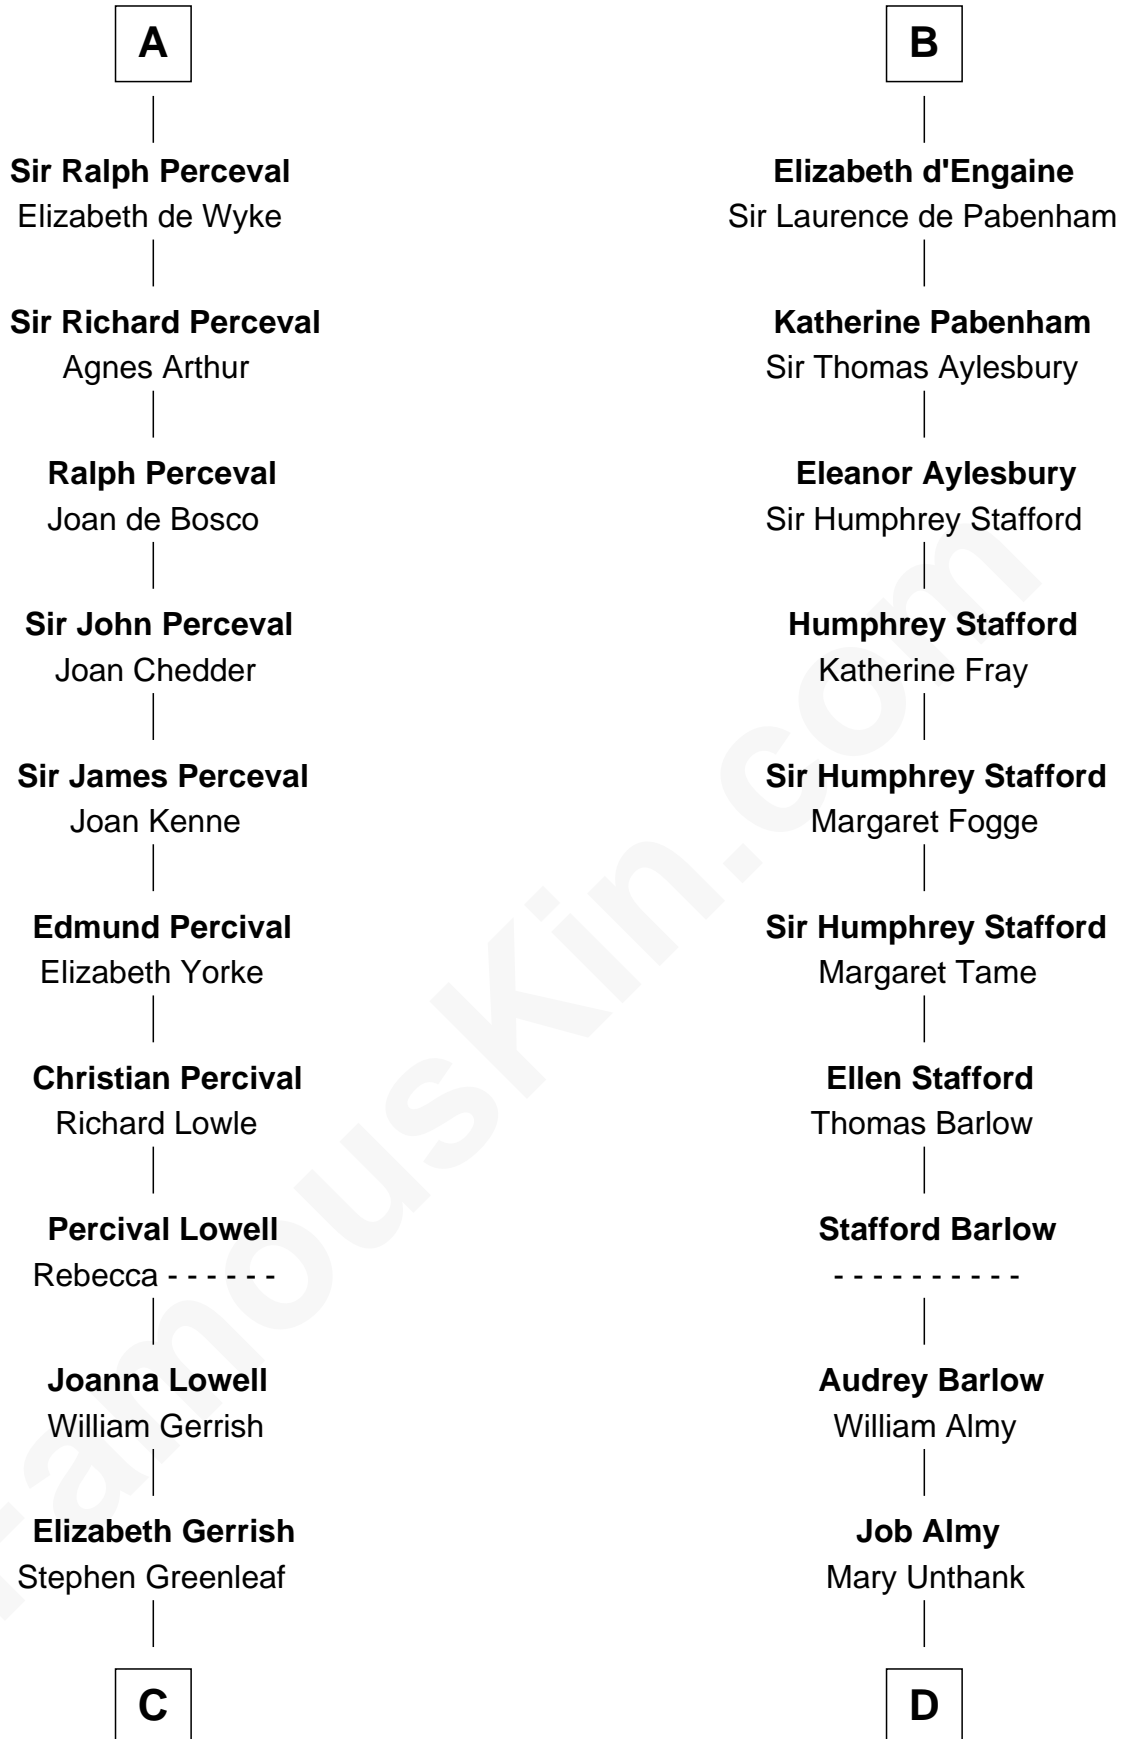

FamousKin.com Relationship Chart of

Herman Melville

Author of Moby Dick

20th cousin 1 time removed of

Robert Townsend

Member of the Culper Spy Ring during the American Revolution

C

Rev. Daniel Greenleaf

Elizabeth Gookin

Mercy Greenleaf

John Scollay

Priscilla Scollay

Thomas Melville

Allan Melville

Maria Gansevoort

Herman Melville