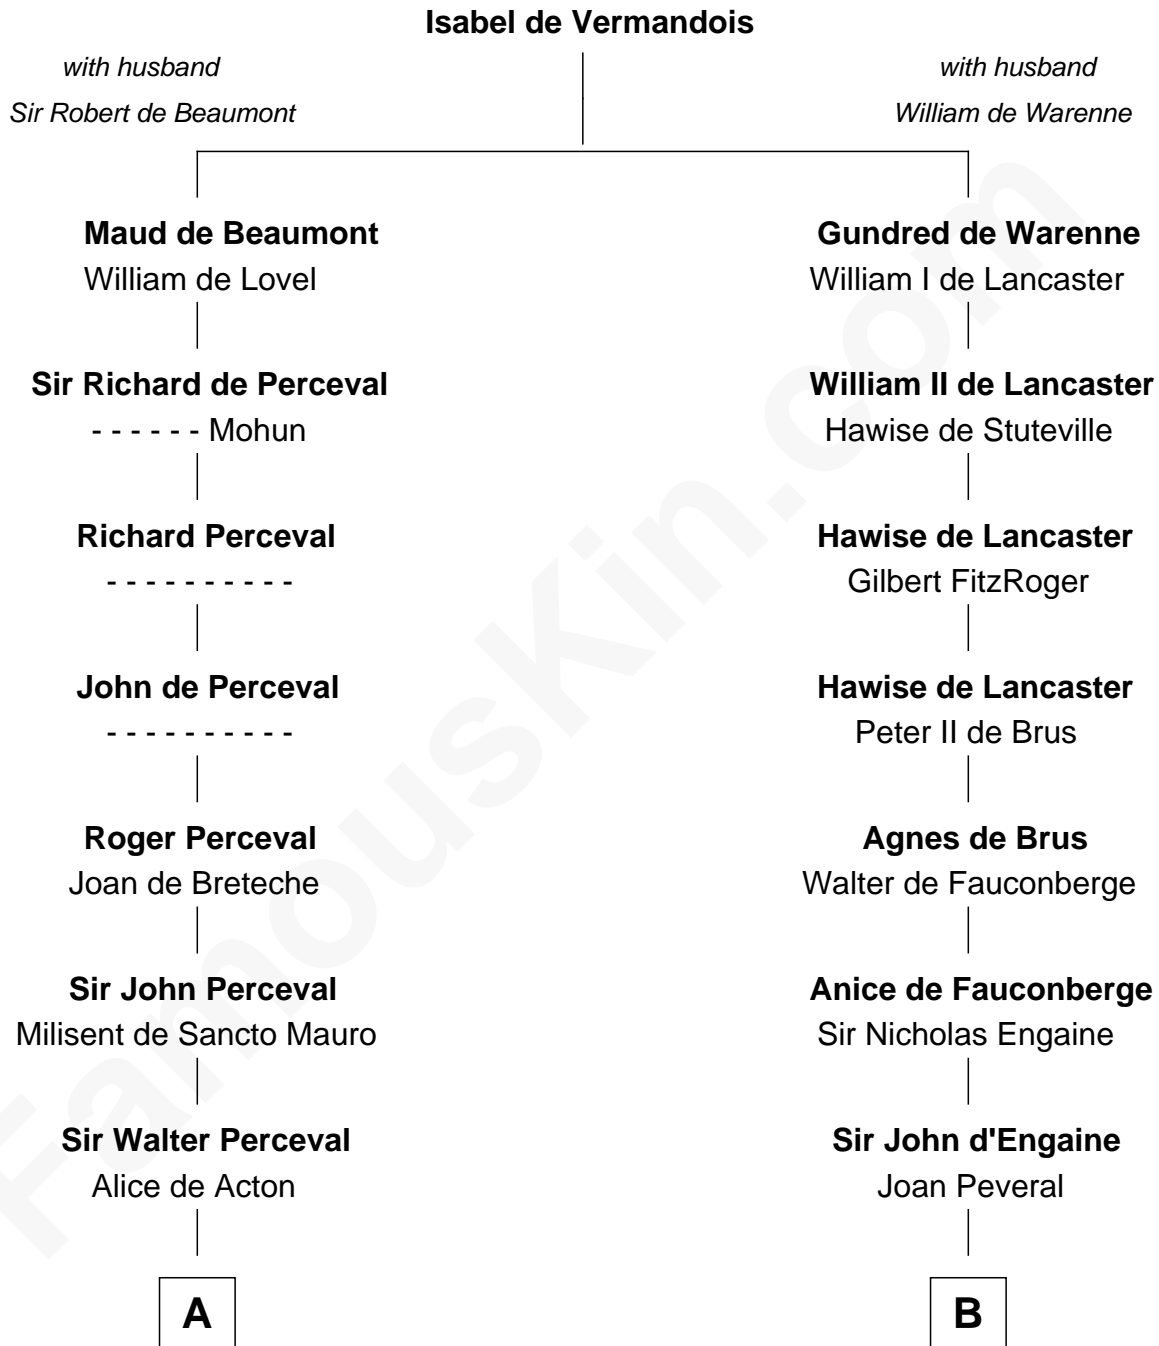

FamousKin.com Relationship Chart of

Herman Melville

Author of Moby Dick

20th cousin 1 time removed of

Robert Townsend

Member of the Culper Spy Ring during the American Revolution

C

Rev. Daniel Greenleaf

Elizabeth Gookin

Mercy Greenleaf

John Scollay

Priscilla Scollay

Thomas Melville

Allan Melville

Maria Gansevoort

Herman Melville