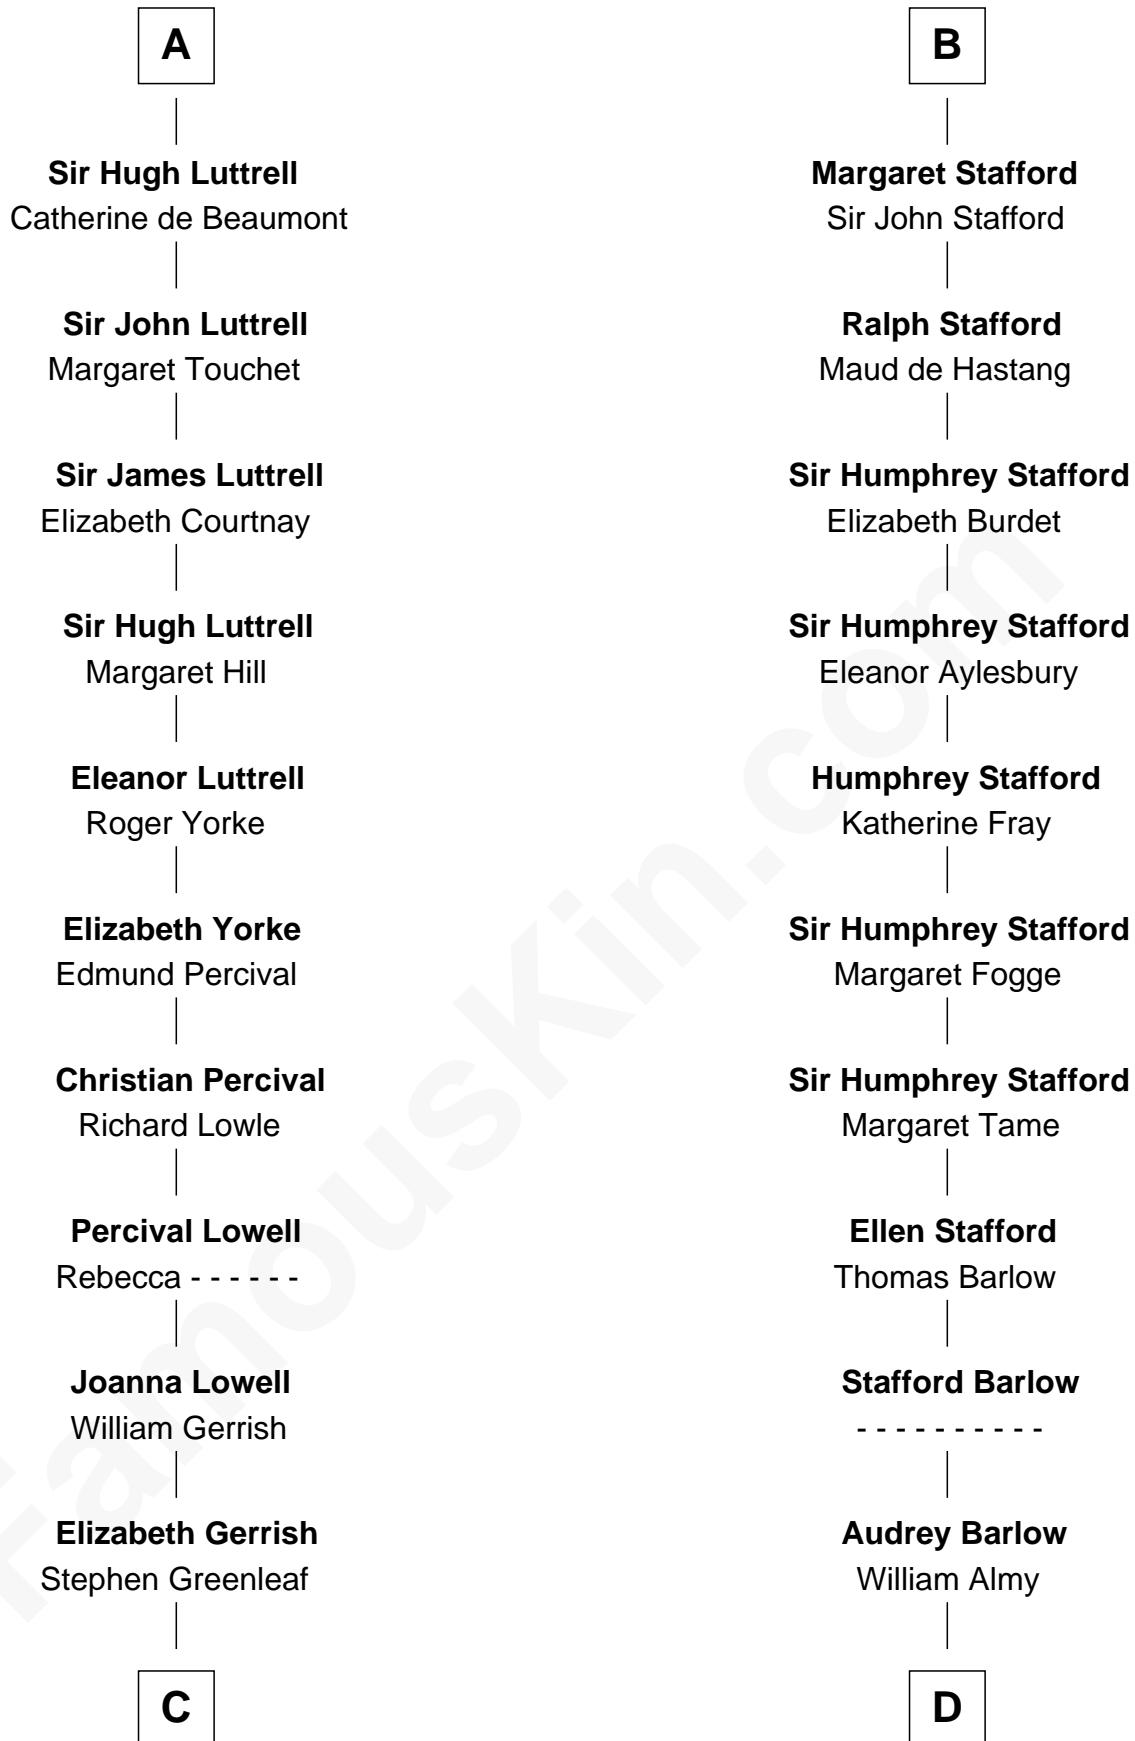

# FamousKin.com Relationship Chart of

**Herman Melville**

*Author of Moby Dick*

21st cousin of

**Robert Townsend**

*Member of the Culper Spy Ring during the American Revolution*

**John FitzGilbert**  
Sybilla of Salisbury

**C**

**Rev. Daniel Greenleaf**

Elizabeth Gookin

**Mercy Greenleaf**

John Scollay

**Priscilla Scollay**

Thomas Melville

**Allan Melville**

Maria Gansevoort

**Herman Melville**

*Author of Moby Dick*

**D**

**Job Almy**

Mary Unthank

**Audrey Almy**

James Townsend

**Jacob Townsend**

Phoebe Seaman

**Samuel Townsend**

Sarah Stoddard

**Robert Townsend**

*Spy known as "Culper Jr."*