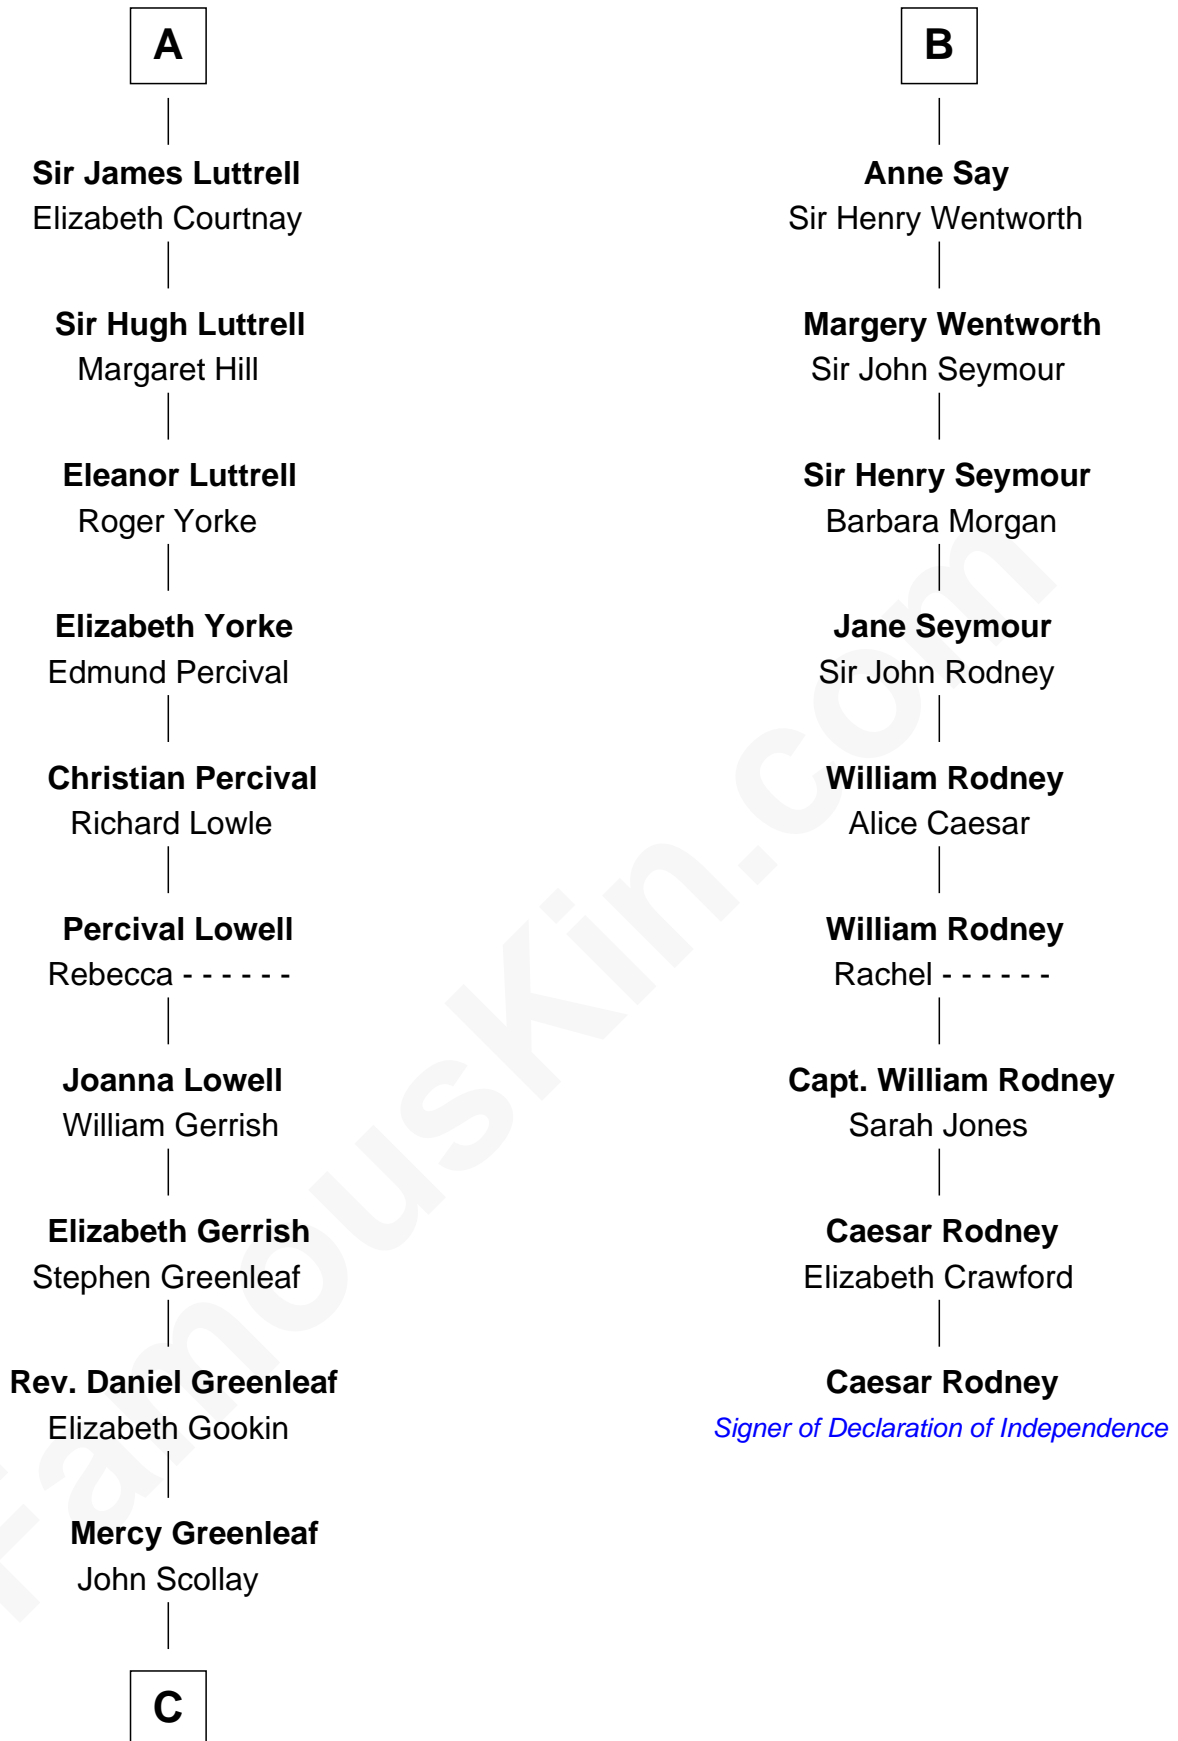

FamousKin.com

Relationship Chart of

Herman Melville

Author of Moby Dick

15th cousin 4 times removed of

Caesar Rodney

Signer of the Declaration of Independence

Sir Humphrey de Bohun

Eleanor de Bohun

Sir John de Verdun

Maud de Verdun

Sir John de Grey

Sir Roger de Grey

Elizabeth de Hastings

Sir Reynold de Grey

Eleanor le Strange

Ida Grey

John Cokayne

Elizabeth Cokayne

Sir Laurence Cheney

Elizabeth Cheney

Sir John Say

B

C