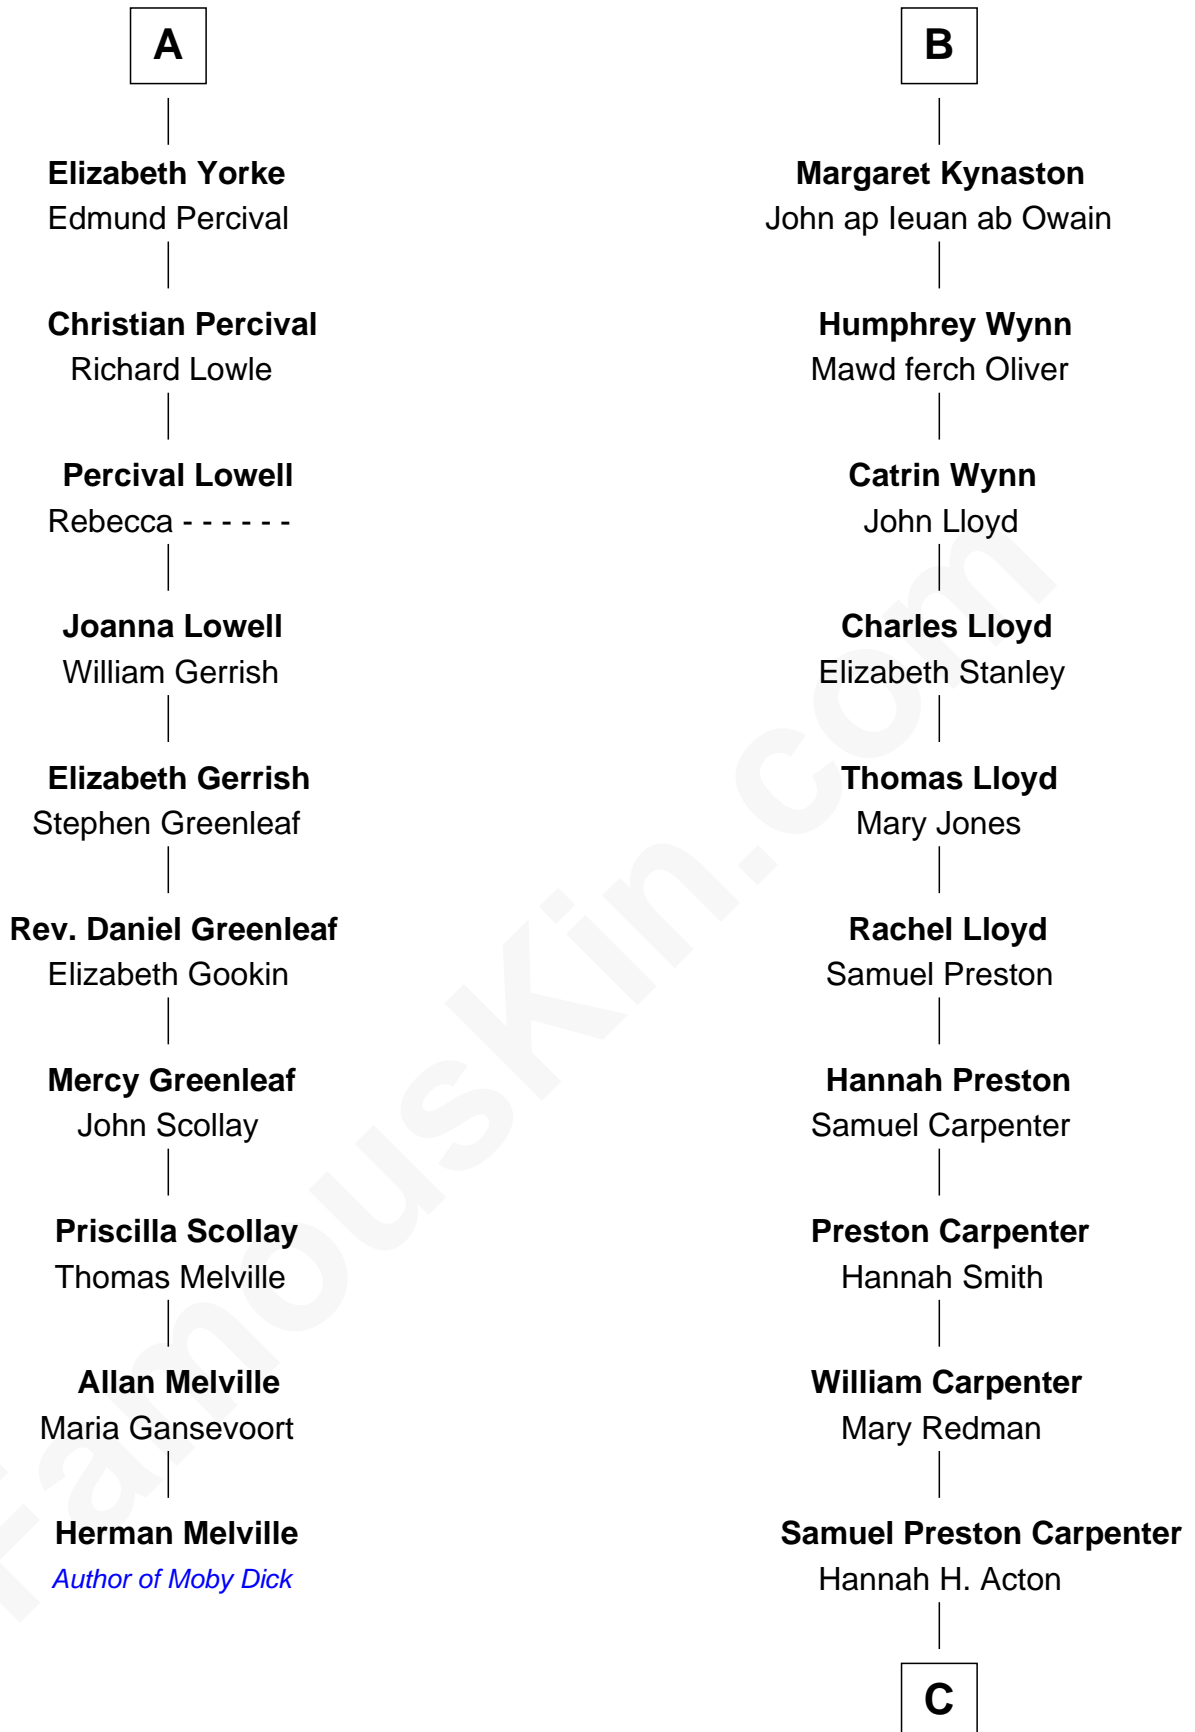

# FamousKin.com Relationship Chart of

**Herman Melville**

*Author of Moby Dick*

16th cousin 5 times removed of

**Christopher Reeve**

*Movie Actor*

**Humphrey de Bohun**

Elizabeth Plantagenet