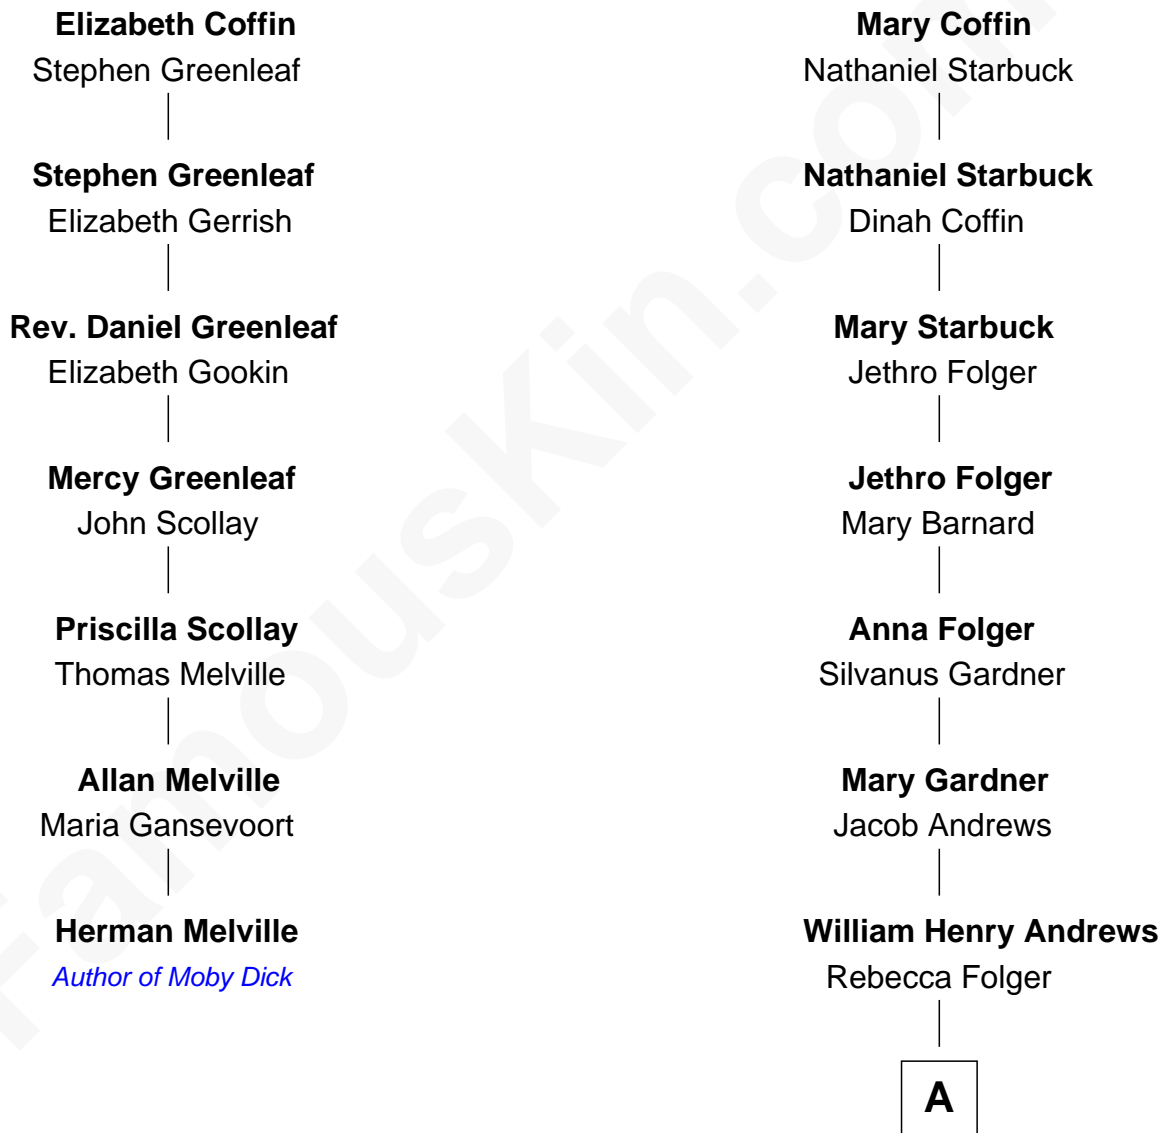

FamousKin.com Relationship Chart of

Herman Melville

Author of Moby Dick

6th cousin 6 times removed of

Amy Poehler

Actress and Comedienne

Tristram Coffin

Dionis Stevens

A

Elizabeth Ann Andrews

Abner B. Fisher

Eugene B. Fisher

Frances Catharine Baxendale

Elizabeth Adelaide Fisher

James S. Andrews

Anna Marie Andrews