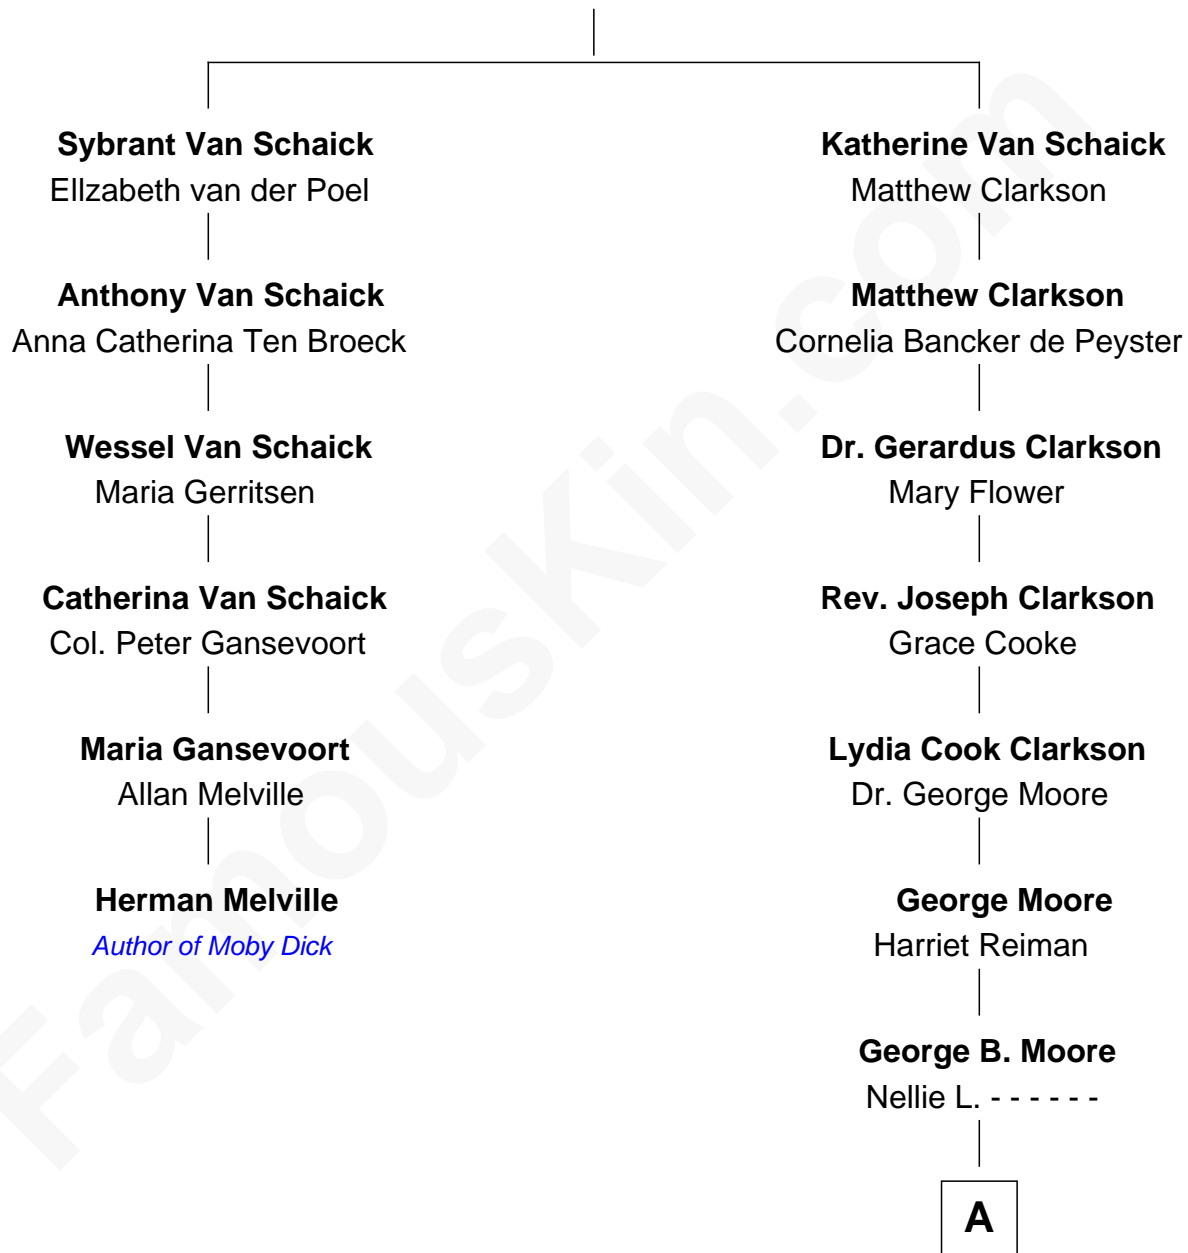

FamousKin.com Relationship Chart of

Herman Melville

Author of Moby Dick

5th cousin 4 times removed of

Ken Burns

Documentary Filmmaker

Goosen Gerritse Van Schaick
Geertie Barentse Peelen Van Nieu Kirk

A

Emily Lucille Moore
Dr. Robert Kyle Burns

Robert Kyle Burns
Lyla Smith Tupper

Ken Burns
Documentary Filmmaker

FamousKin.com