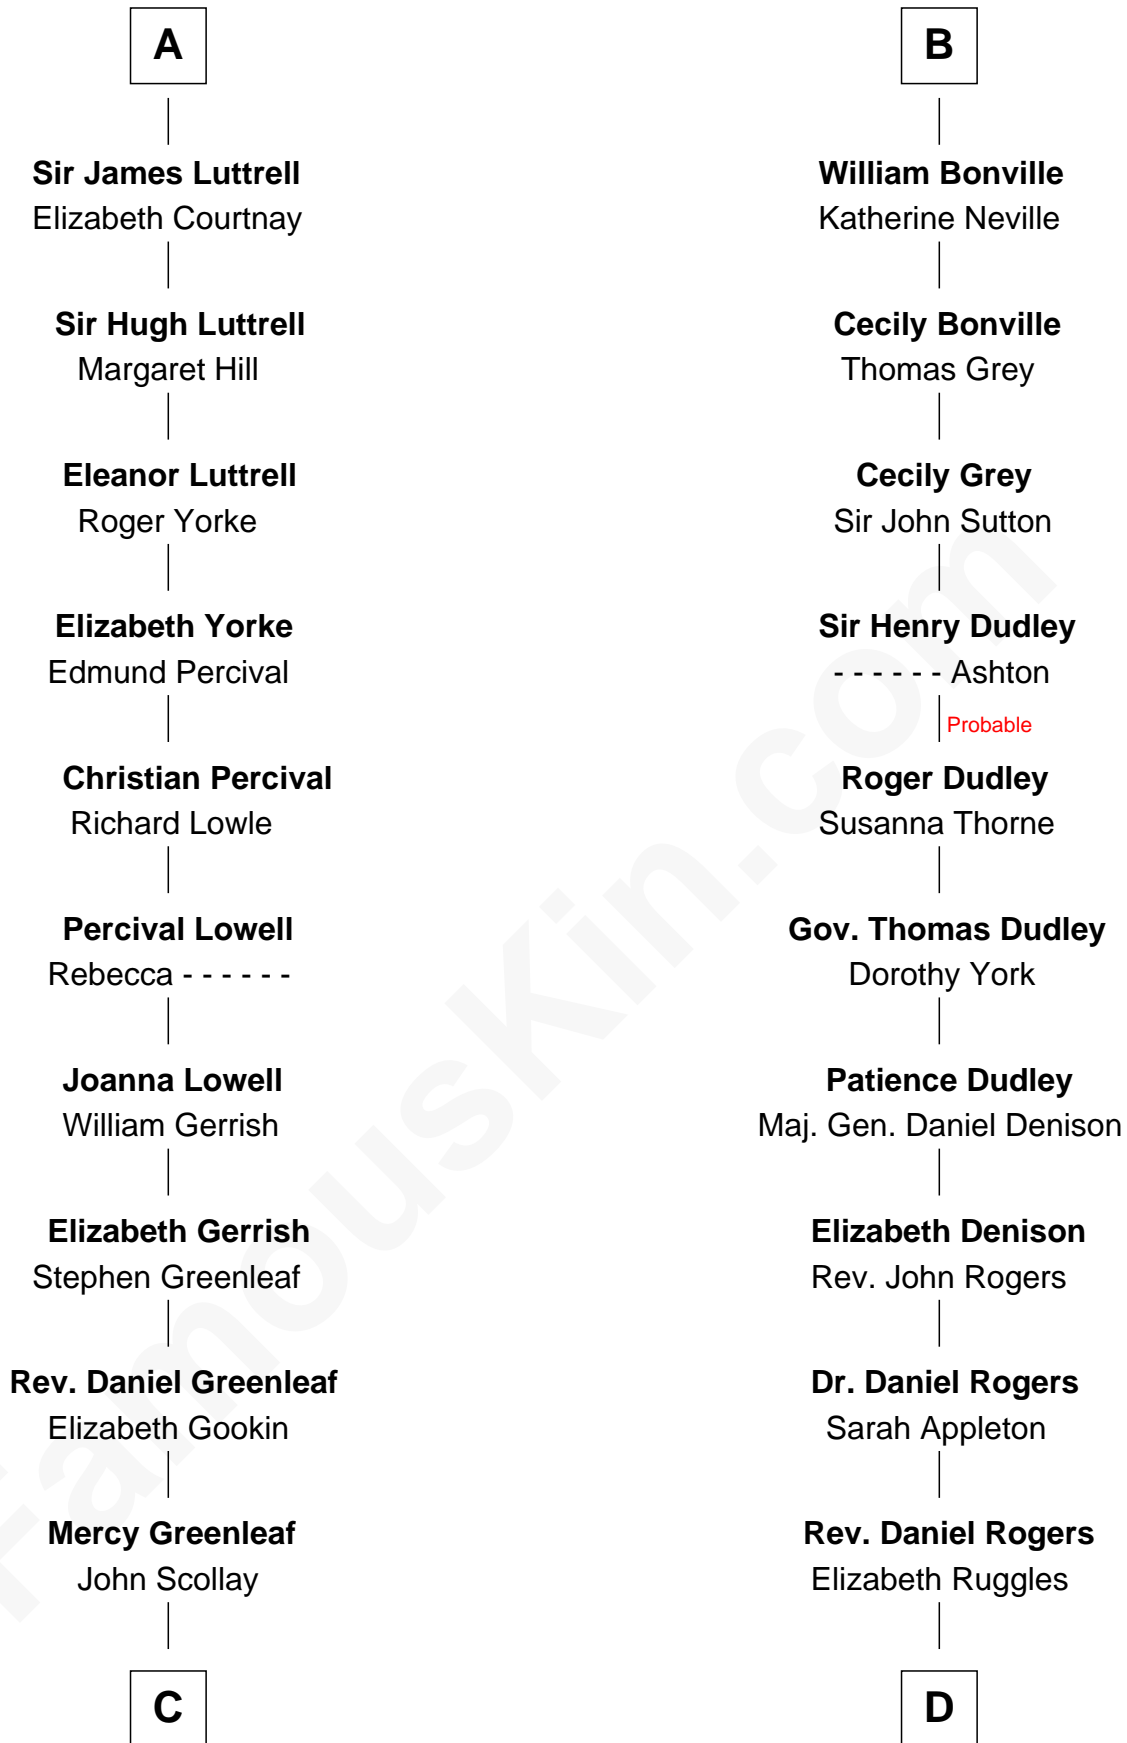

FamousKin.com

Relationship Chart of

Herman Melville

Author of Moby Dick

19th cousin 1 time removed of

Colonel Robert Gould Shaw

U.S. Civil War leader of film "Glory" fame

Sir Humphrey de Bohun

Eleanor de Bohun

Sir John de Verdun

Maud de Verdun

Sir John de Grey

Sir Roger de Grey

Elizabeth de Hastings

Sir Reynold de Grey

Eleanor le Strange

Sir Reynold Grey

Margaret de Ros

Margaret Grey

Sir William Bonville

William Bonville

Elizabeth Harington

B

C

Priscilla Scollay
Thomas Melville

Allan Melville
Maria Gansevoort

Herman Melville
Author of Moby Dick

D

Sarah Rogers
Samuel Parkman

Elizabeth Willard Parkman
Robert Gould Shaw

Francis George Shaw
Sarah Blake Sturgis