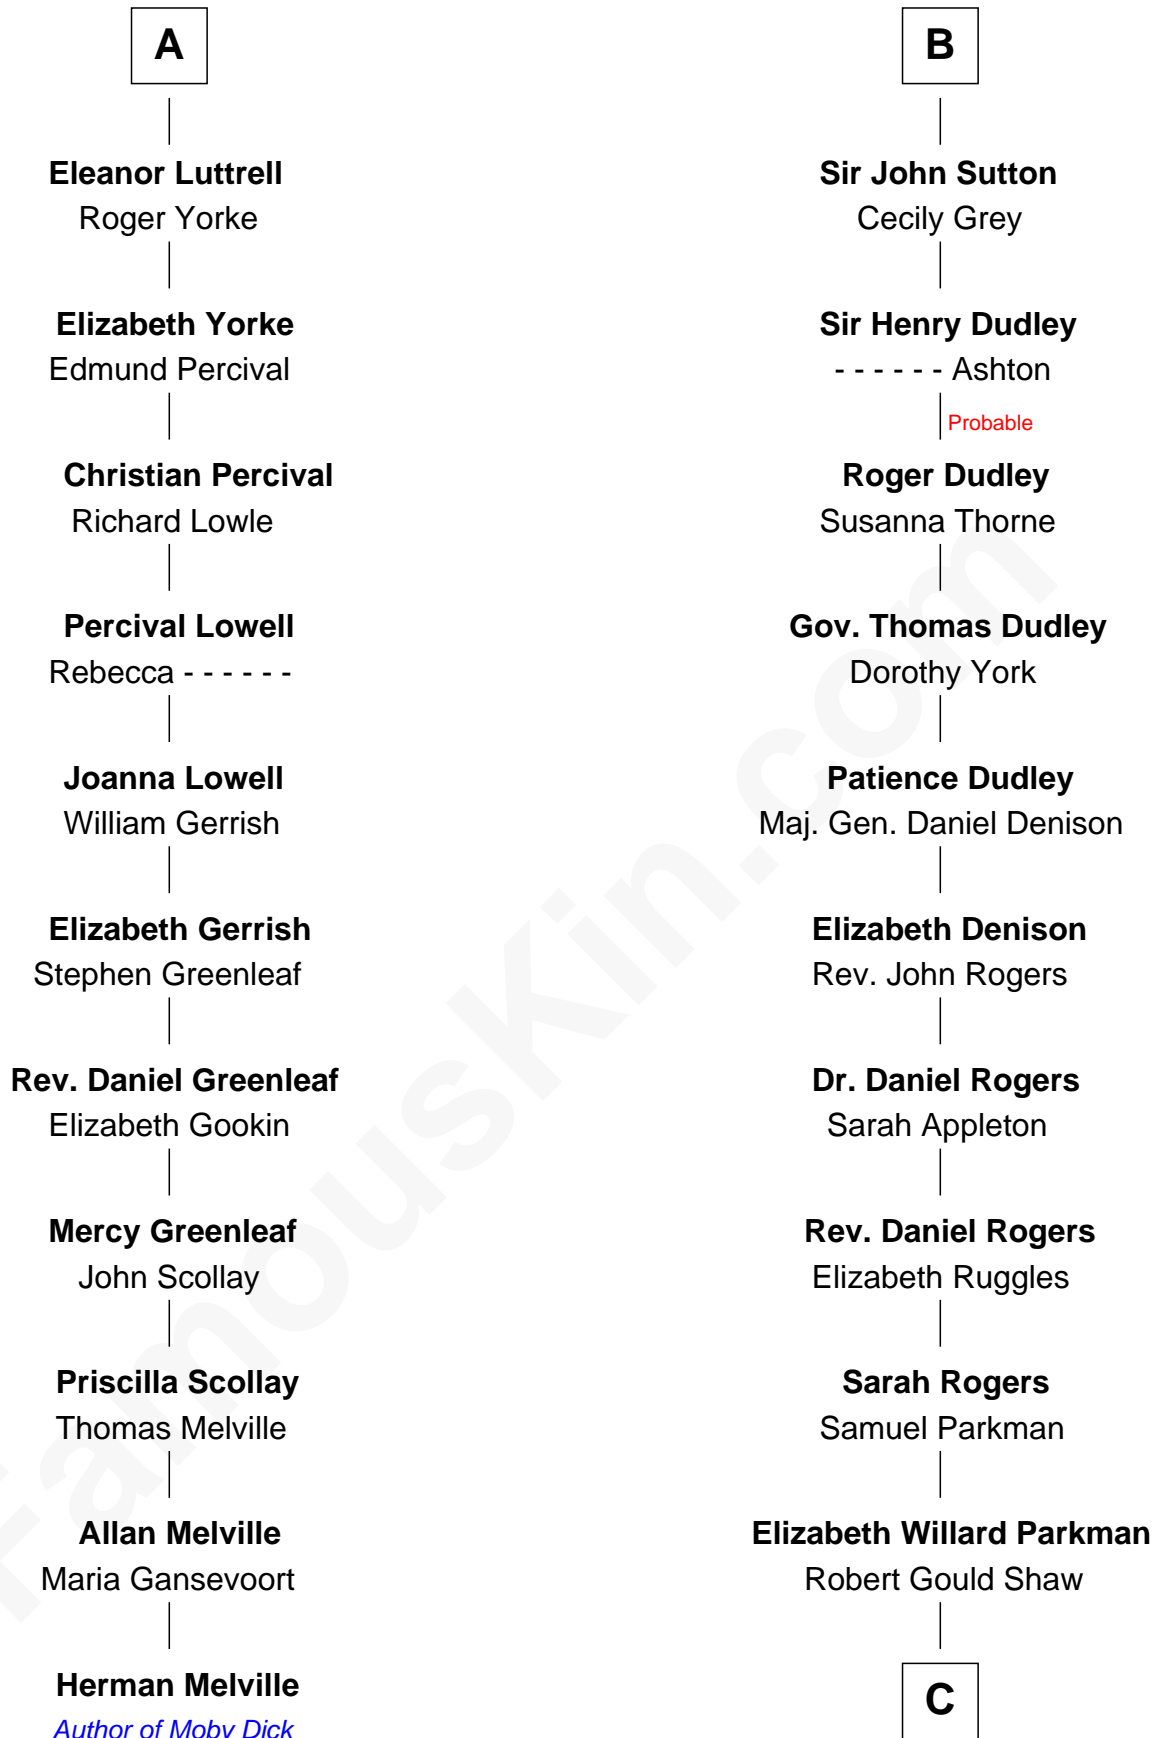

FamousKin.com

Relationship Chart of

Herman Melville

Author of Moby Dick

17th cousin 1 time removed of

Colonel Robert Gould Shaw

U.S. Civil War leader of film "Glory" fame

C

Francis George Shaw

Sarah Blake Sturgis

Colonel Robert Gould Shaw

Main character in film "Glory"

FamousKin.com