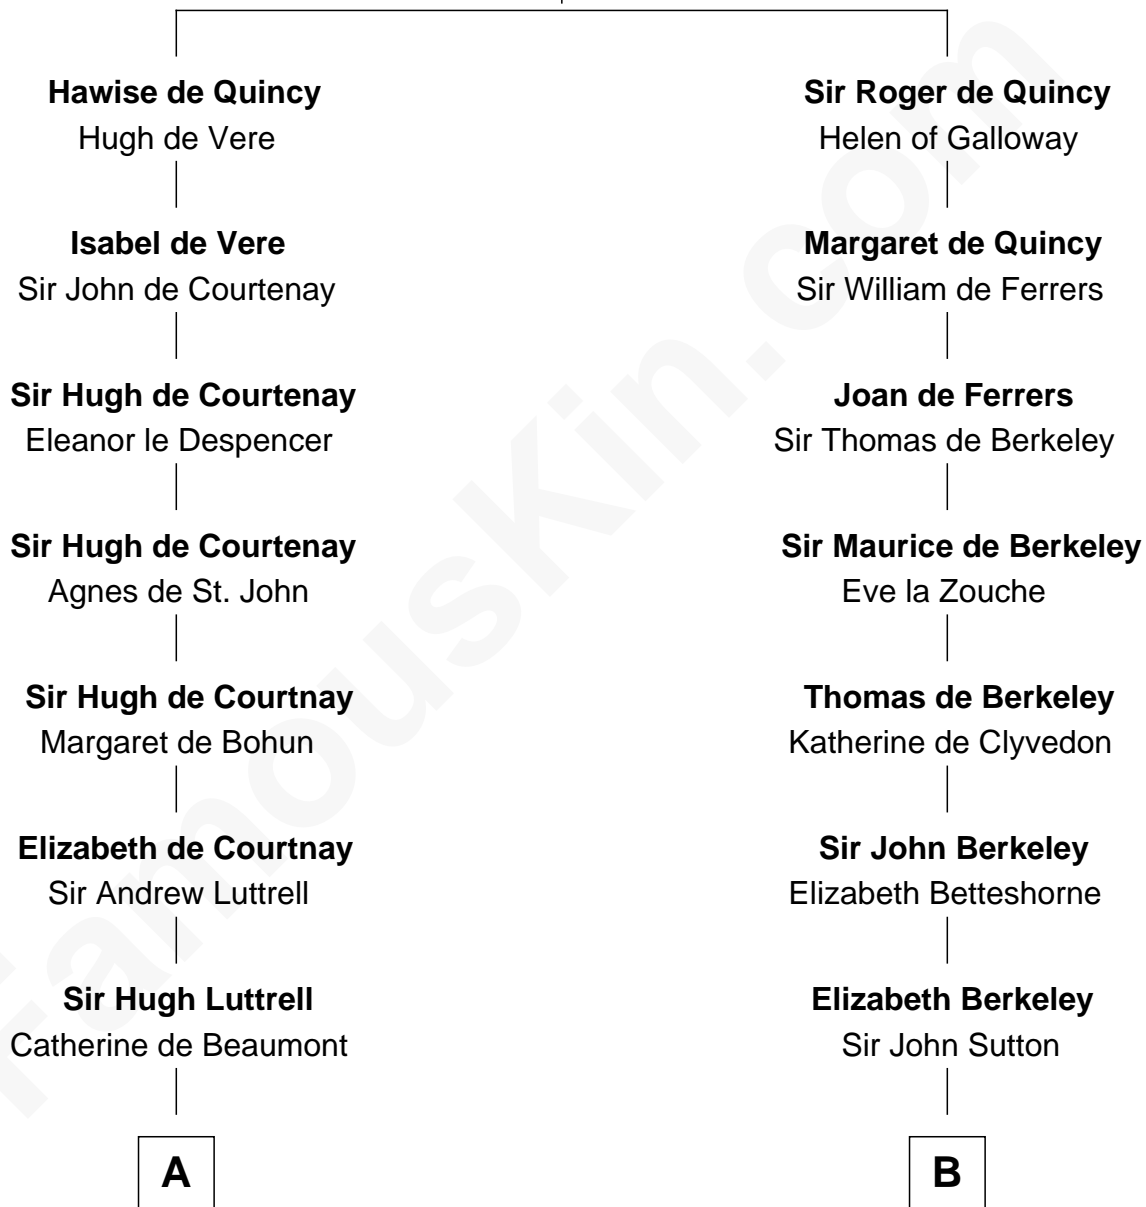

FamousKin.com

Relationship Chart of

Herman Melville

Author of Moby Dick

20th cousin of

Colonel Robert Gould Shaw

U.S. Civil War leader of film "Glory" fame

Saher de Quincy
Margaret de Beaumont

Colonel Robert Gould Shaw

Main character in film "Glory"