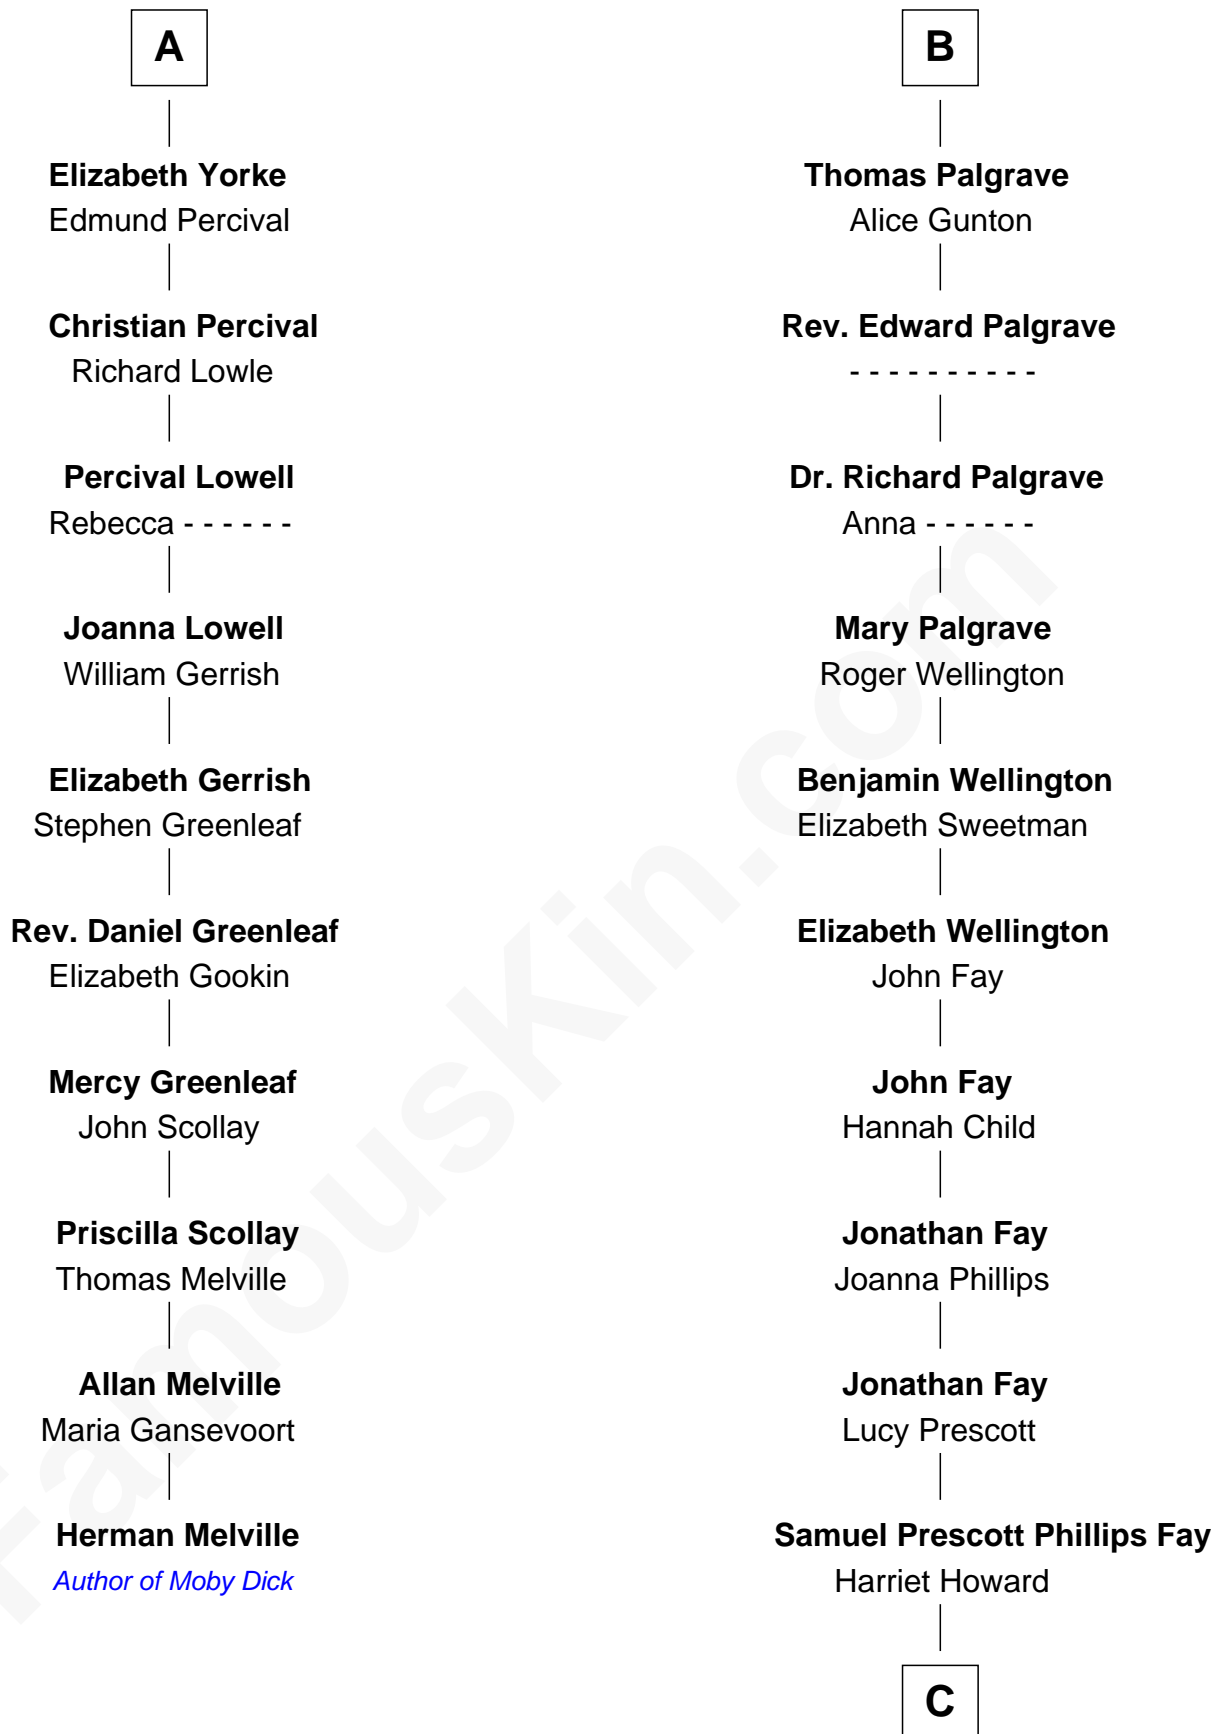

FamousKin.com Relationship Chart of

Herman Melville

Author of Moby Dick

16th cousin 5 times removed of

George H. W. Bush

41st U.S. President

Humphrey de Bohun

Elizabeth Plantagenet

C

—
Samuel Howard Fay
Susan Montfort Shellman

—
Harriet Eleanor Fay
Rev. James Smith Bush

—
Samuel Prescott Bush
Flora Sheldon

—
Prescott Sheldon Bush
Dorothy Wear Walker

—
George H. W. Bush
41st U.S. President