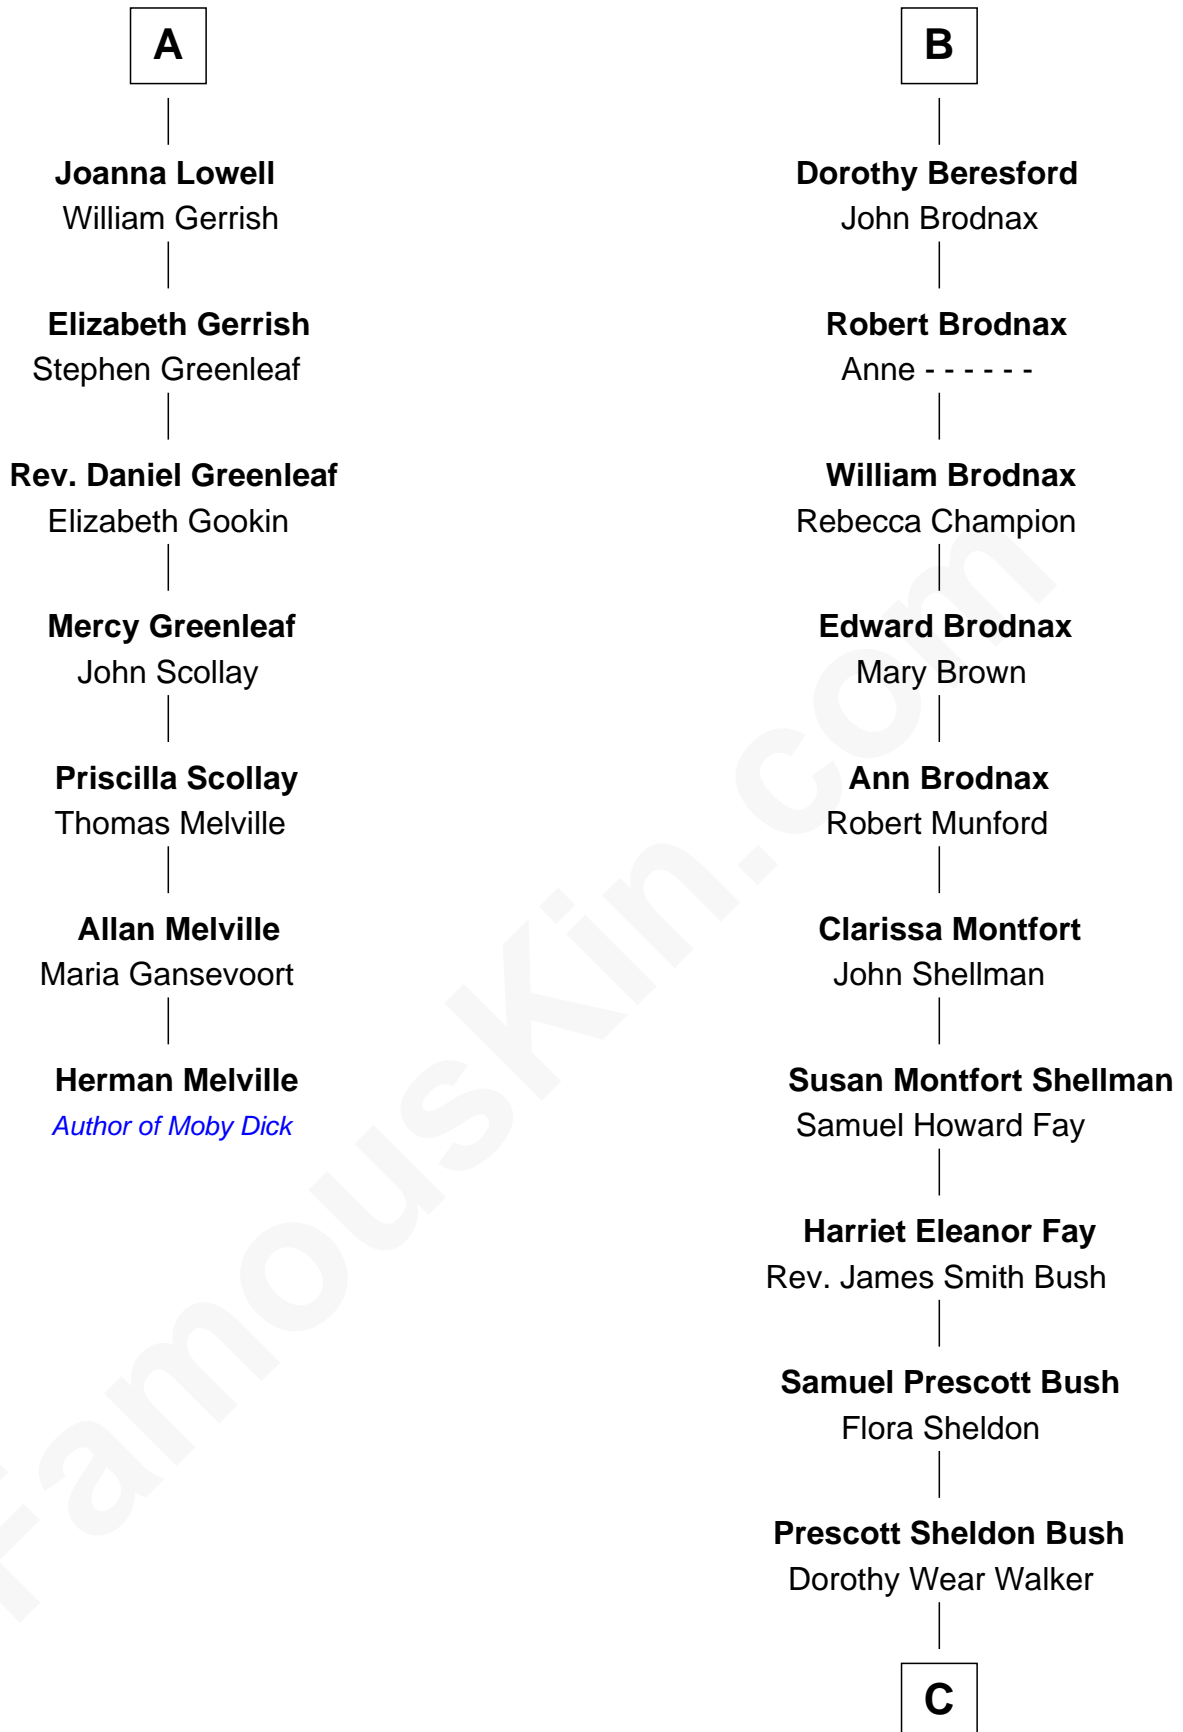

# FamousKin.com Relationship Chart of

**Herman Melville**

*Author of Moby Dick*

13th cousin 5 times removed of

**George W. Bush**

*43rd U.S. President*

**Sir Walter Hungerford**

Katherine Peverell

Margaret Botreaux

**Katherine Hungerford**

Sir Richard West

**Sir Thomas West**

Eleanor Copley

**Barbara West**

Sir John Guilford

**Elizabeth Guilford**

Sir William Cromer

**Dorothy Cromer**

William Seyliard

**Elizabeth Seyliard**

Cornelius Beresford

**B**

**C**

**George Herbert Walker Bush**

Barbara Pierce

**George W. Bush**

*43rd U.S. President*

FamousKin.com