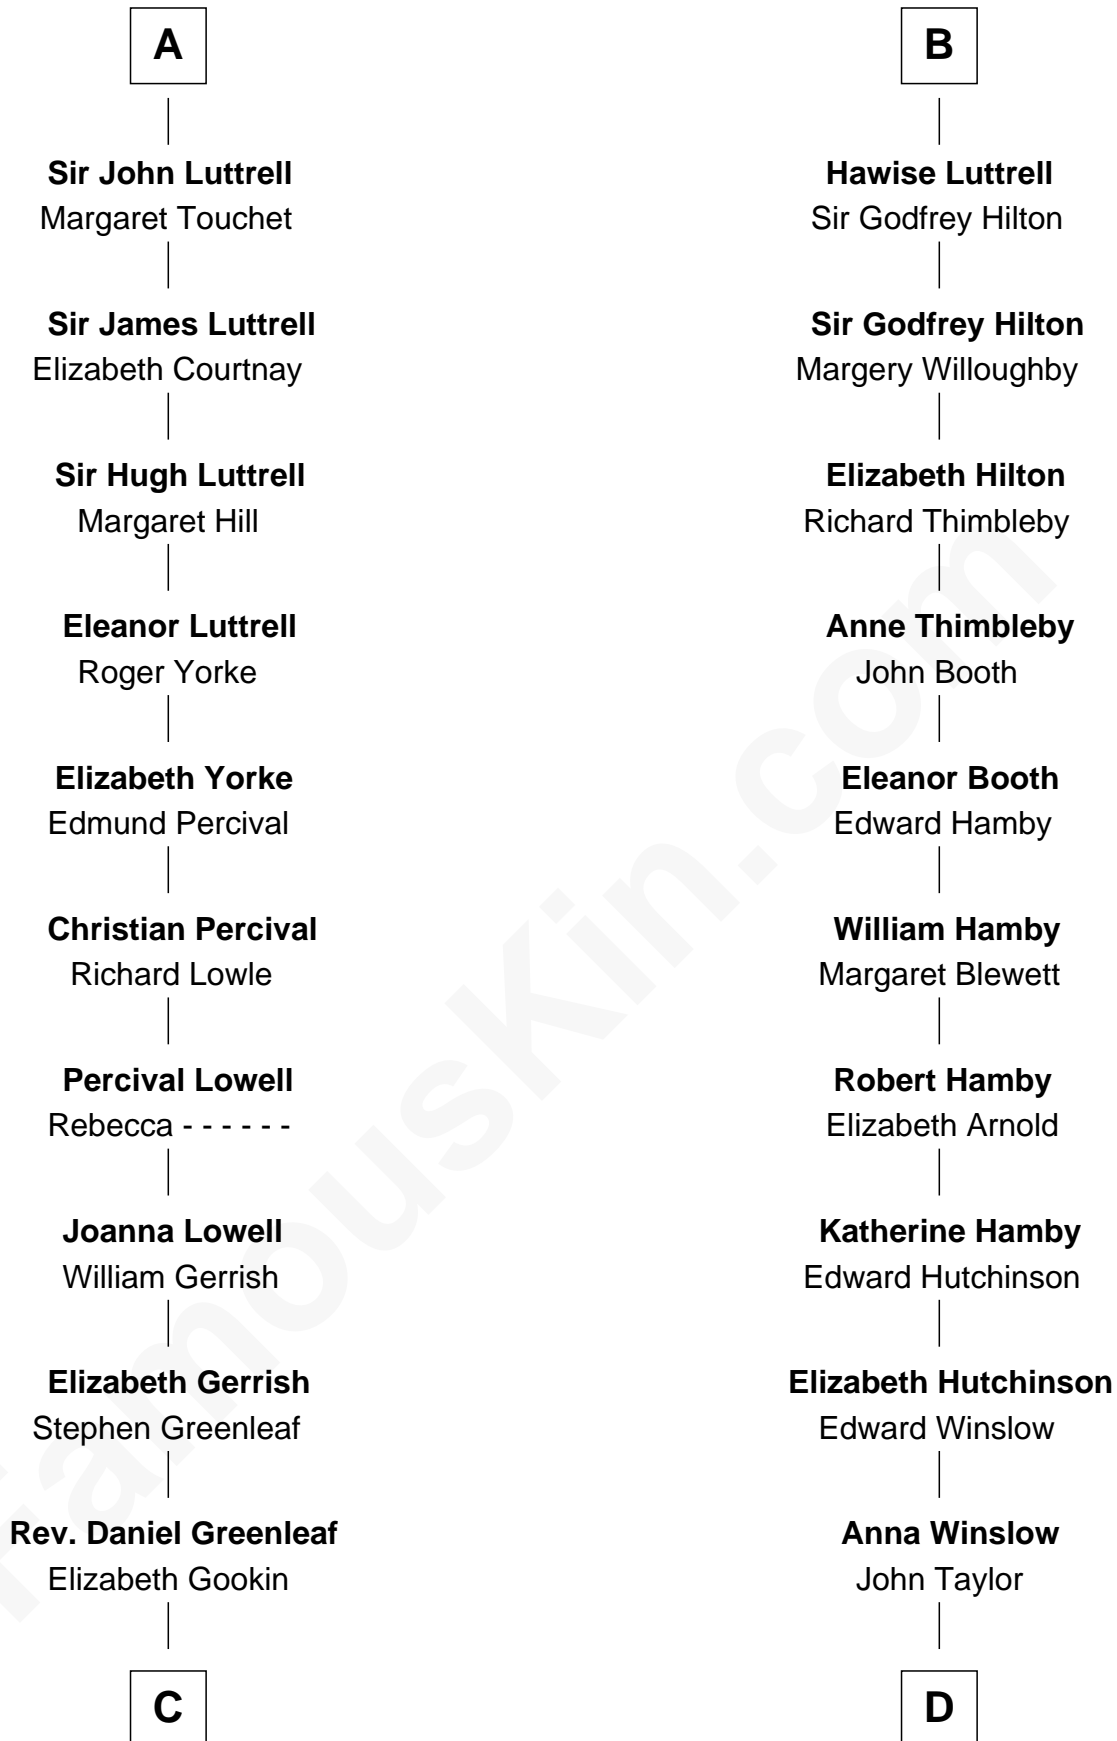

FamousKin.com Relationship Chart of

Herman Melville

Author of Moby Dick

20th cousin 1 time removed of

Lucretia (Rudolph) Garfield

First Lady of President James Garfield

Saher de Quincy
Margaret de Beaumont

C

D

Elizabeth Taylor

Nathaniel Greene

John Greene

Azubah Ward

Lucretia Greene

Elijah Mason

Arabella Greene Mason