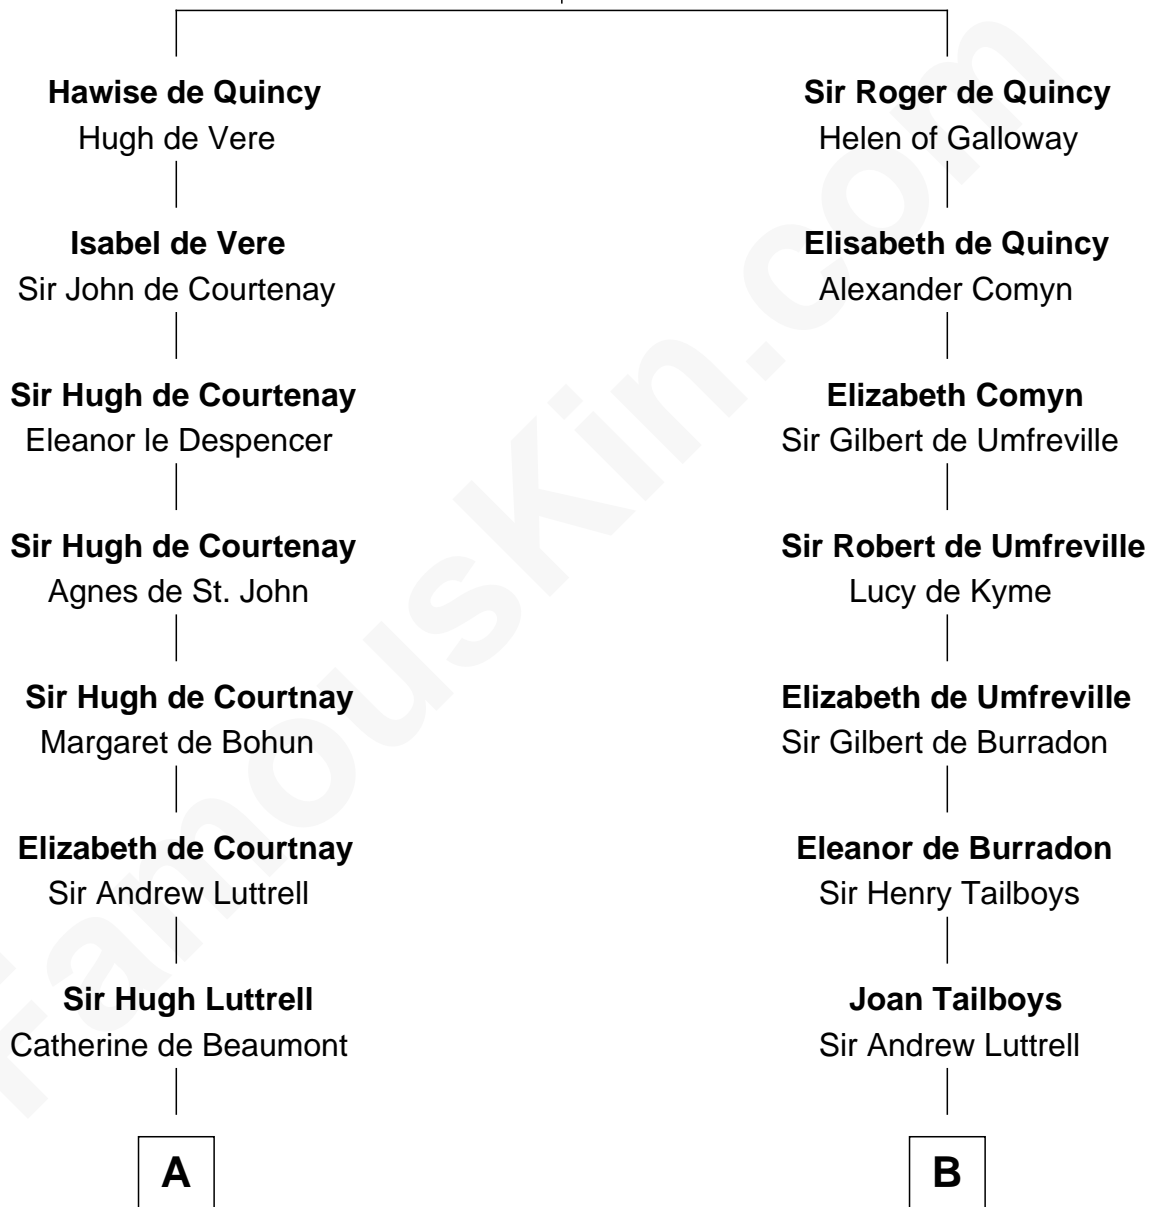

FamousKin.com Relationship Chart of

Herman Melville

Author of Moby Dick

20th cousin 1 time removed of

Lucretia (Rudolph) Garfield

First Lady of President James Garfield

Saher de Quincy
Margaret de Beaumont

C

D

Elizabeth Taylor

Nathaniel Greene

John Greene

Azubah Ward

Lucretia Greene

Elijah Mason

Arabella Greene Mason