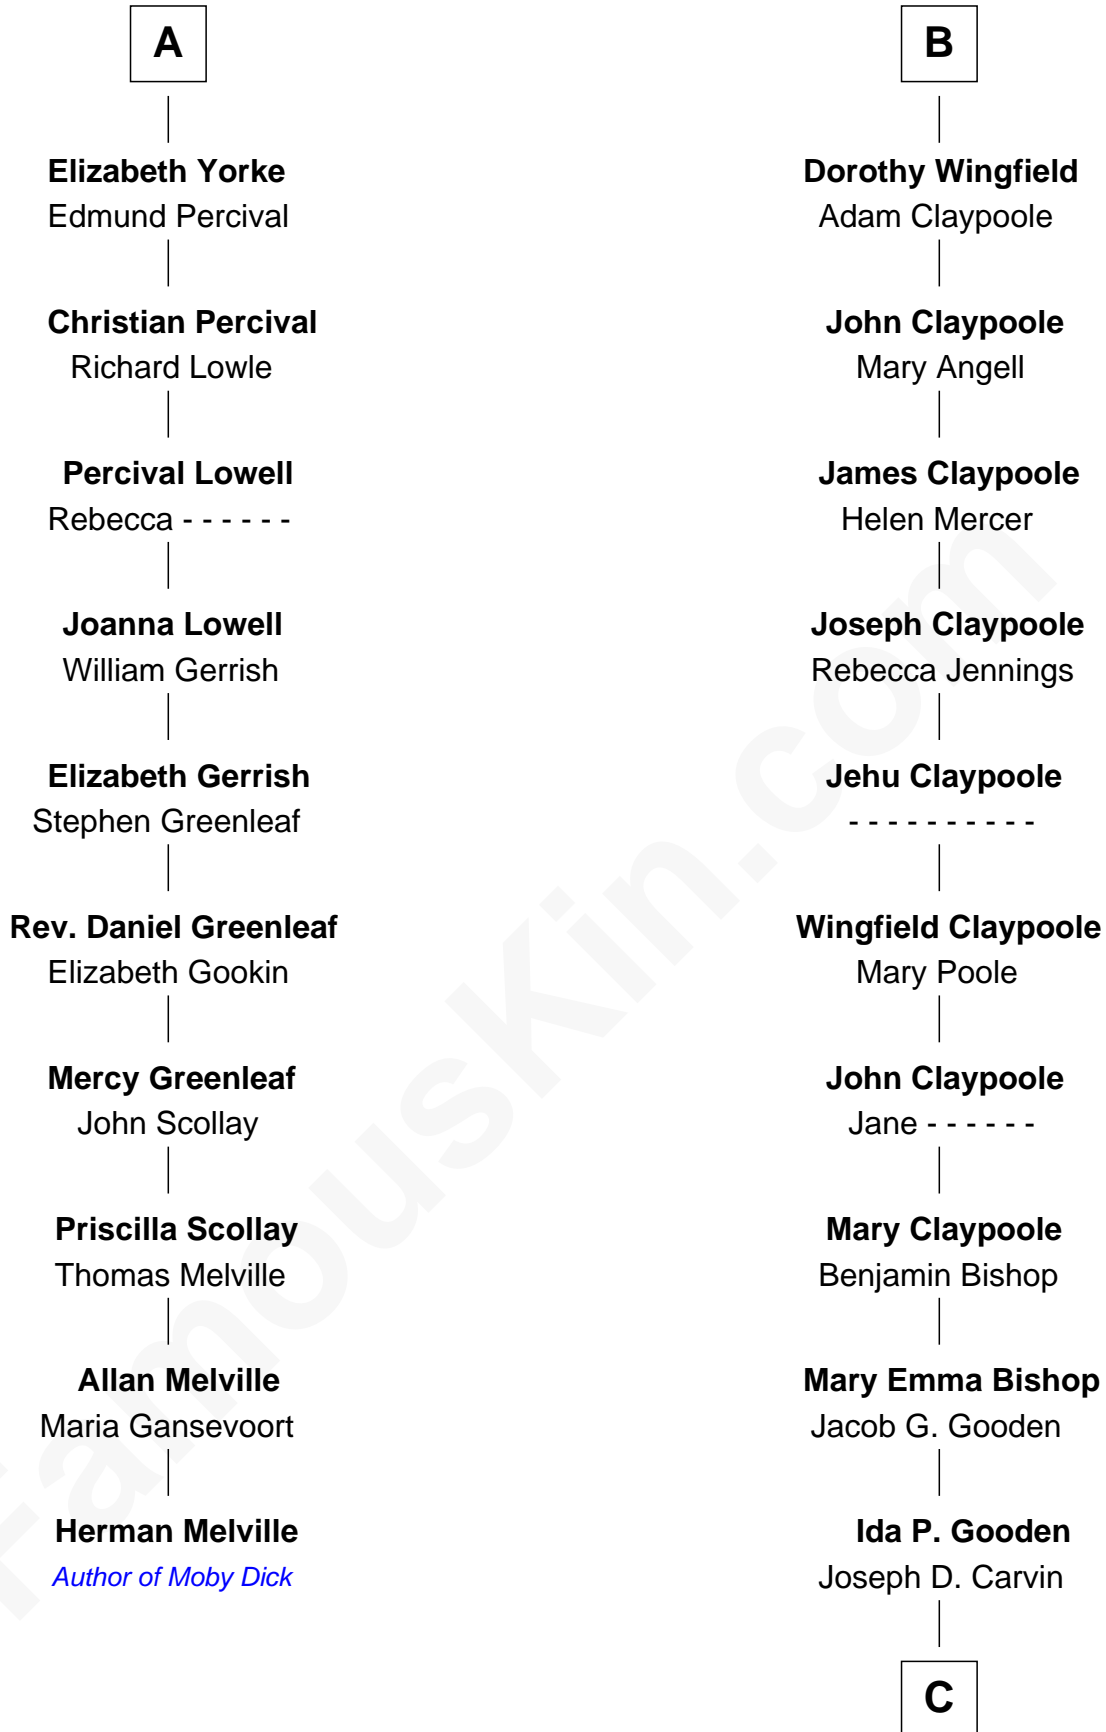

## Relationship Chart of

**Herman Melville**

*Author of Moby Dick*

16th cousin 3 times removed of

**Valerie Bertinelli**

*Television Actress*

**Humphrey de Bohun**

Elizabeth Plantagenet