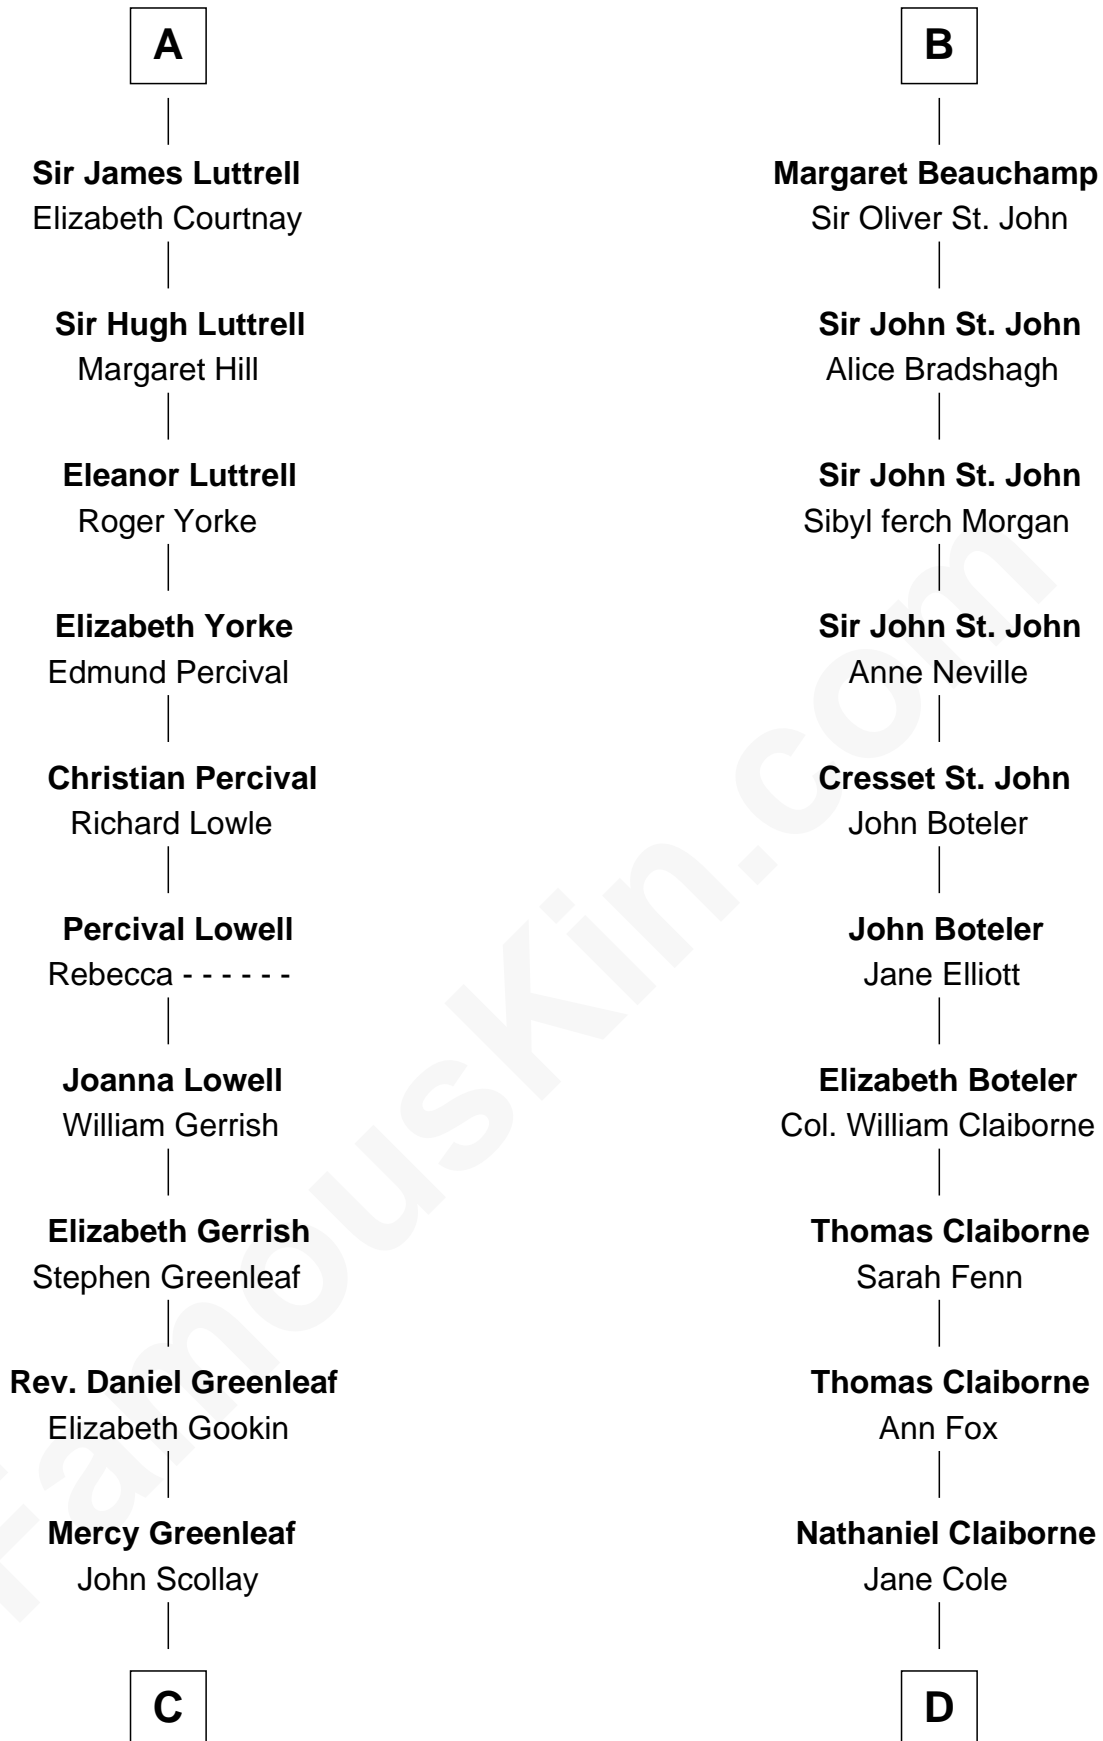

FamousKin.com Relationship Chart of

Herman Melville

Author of Moby Dick

18th cousin 1 time removed of

William C. C. Claiborne

1st Governor of Louisiana

Sir Humphrey de Bohun

Maud of Eu

Roger de Tony

Alice de Tony

Sir Walter de Beauchamp

Roger de Beauchamp

Sir Roger de Beauchamp

Sibyl de Pateshulle

Sir Roger de Beauchamp

Joan de Clopton

Sir Roger Beauchamp

Mary -----

Sir John Beauchamp

Edith Stourton

B

C

Priscilla Scollay
Thomas Melville

Allan Melville
Maria Gansevoort