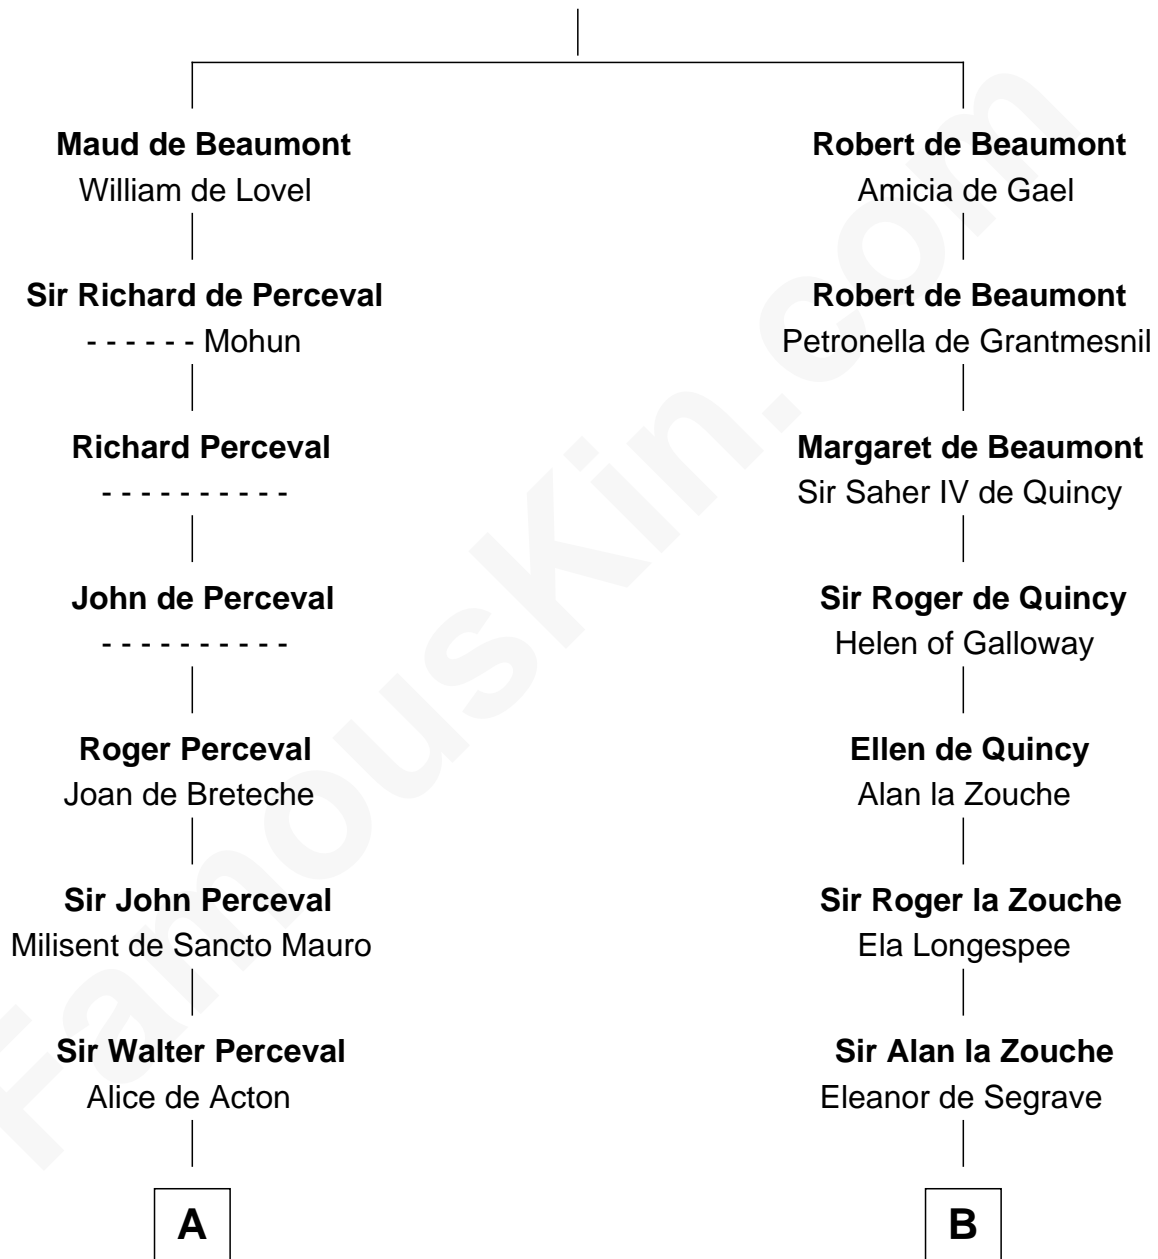

Sir Robert de Beaumont

Isabel de Vermandois