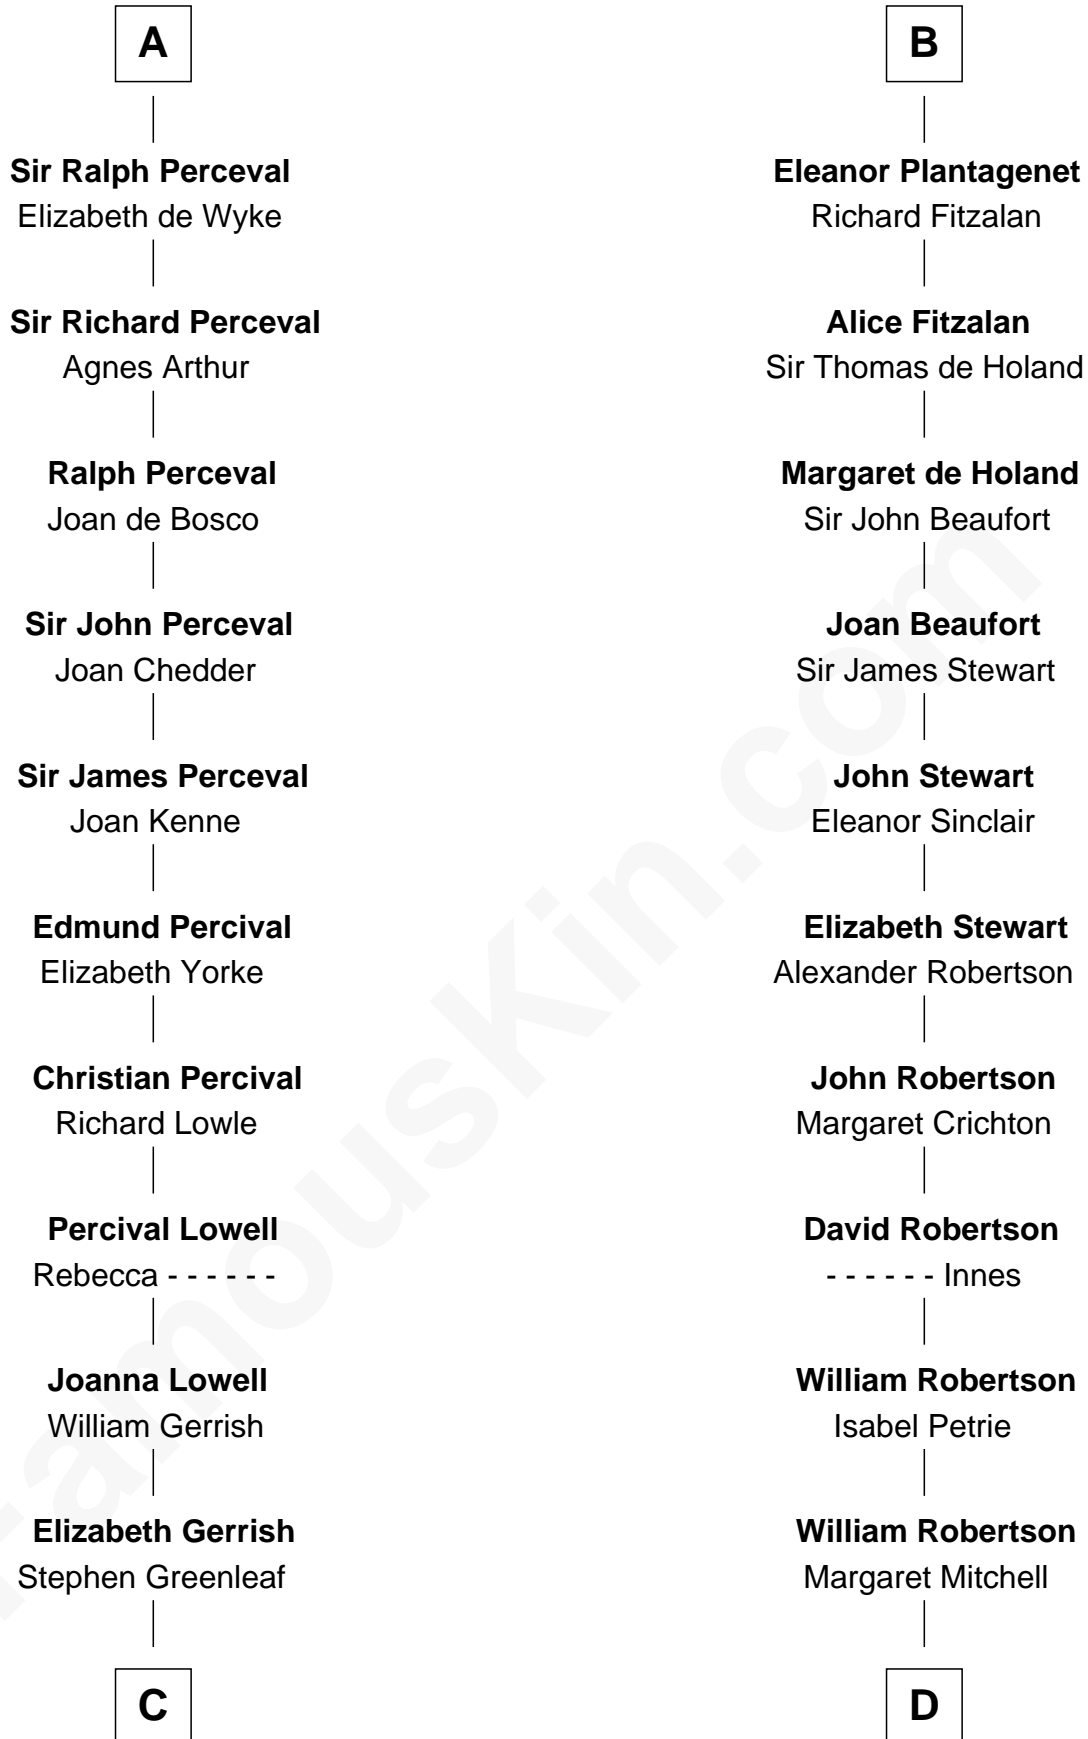

FamousKin.com

Relationship Chart of

Herman Melville

Author of Moby Dick

19th cousin 2 times removed of

Patrick Henry

1st and 6th Governor of Virginia

C