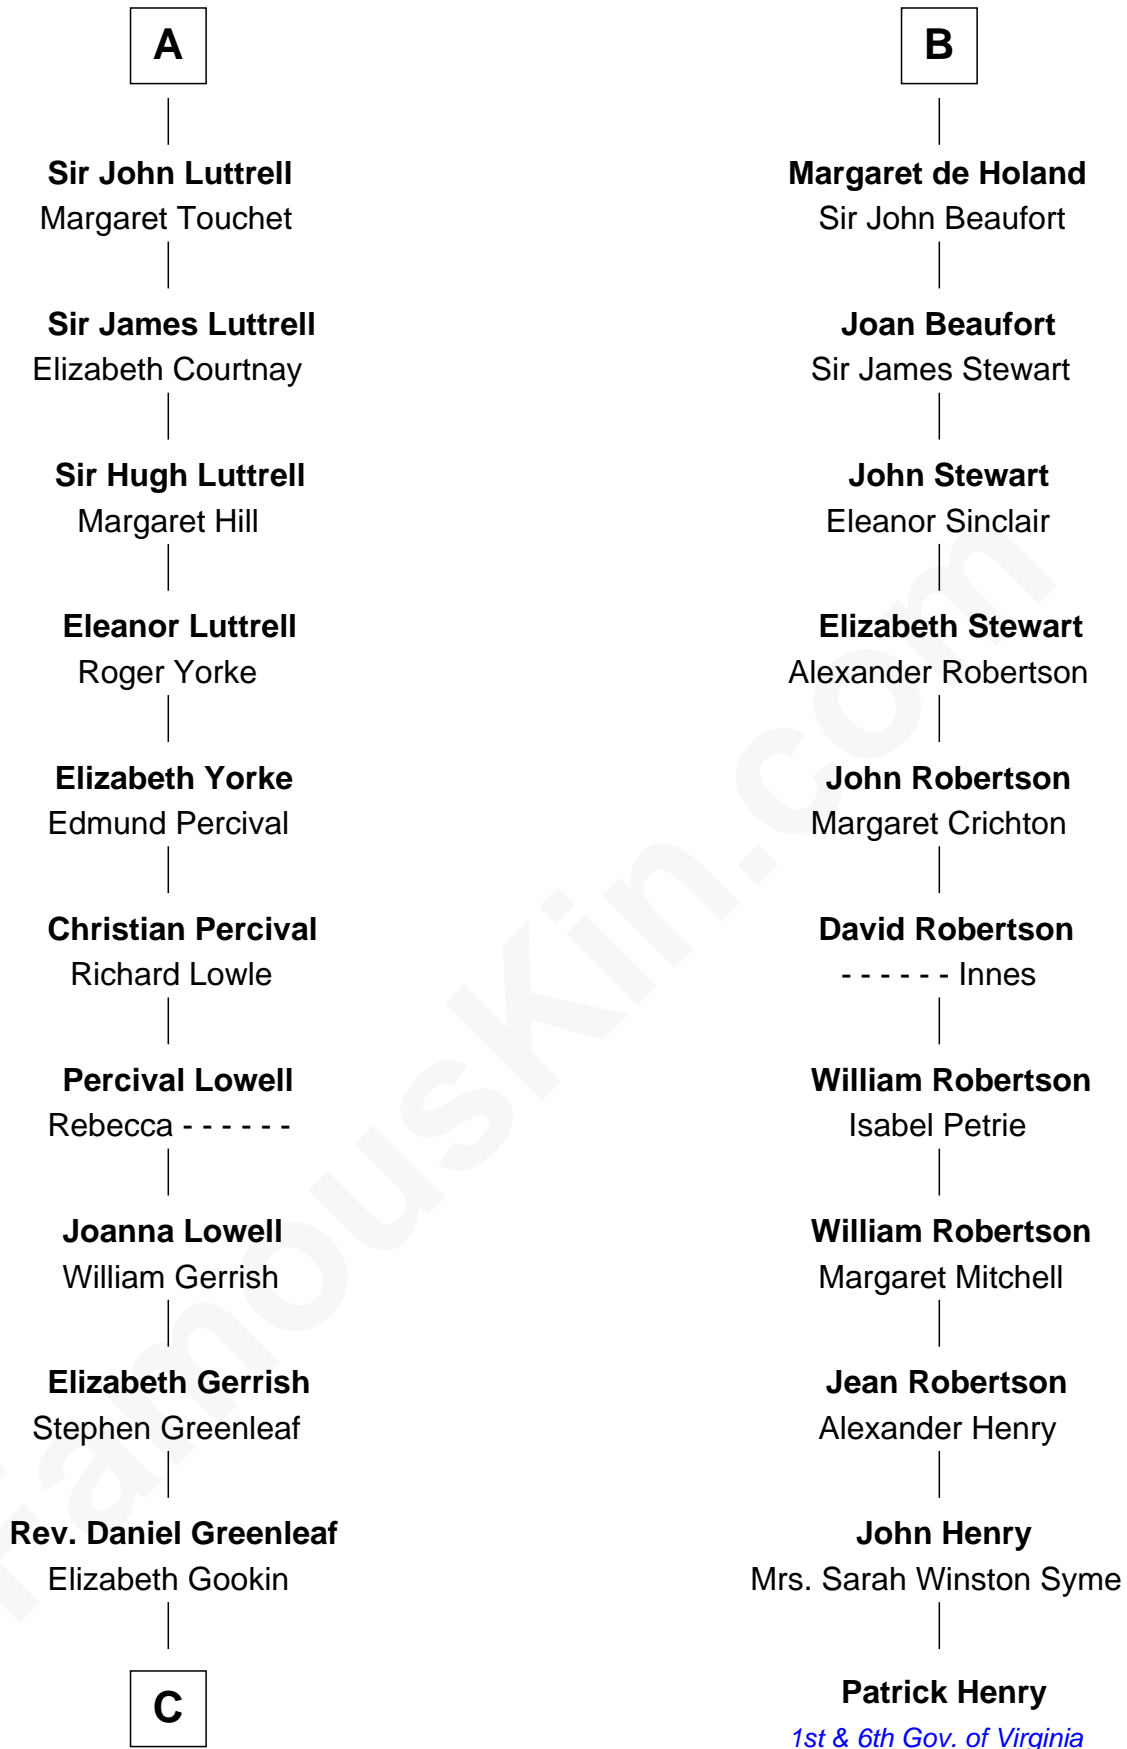

FamousKin.com Relationship Chart of

Herman Melville

Author of Moby Dick

17th cousin 3 times removed of

Patrick Henry

1st and 6th Governor of Virginia

Saher de Quincy
Margaret de Beaumont

C

—
Mercy Greenleaf

John Scollay

—
Priscilla Scollay

Thomas Melville

—
Allan Melville

Maria Gansevoort

—
Herman Melville

Author of Moby Dick