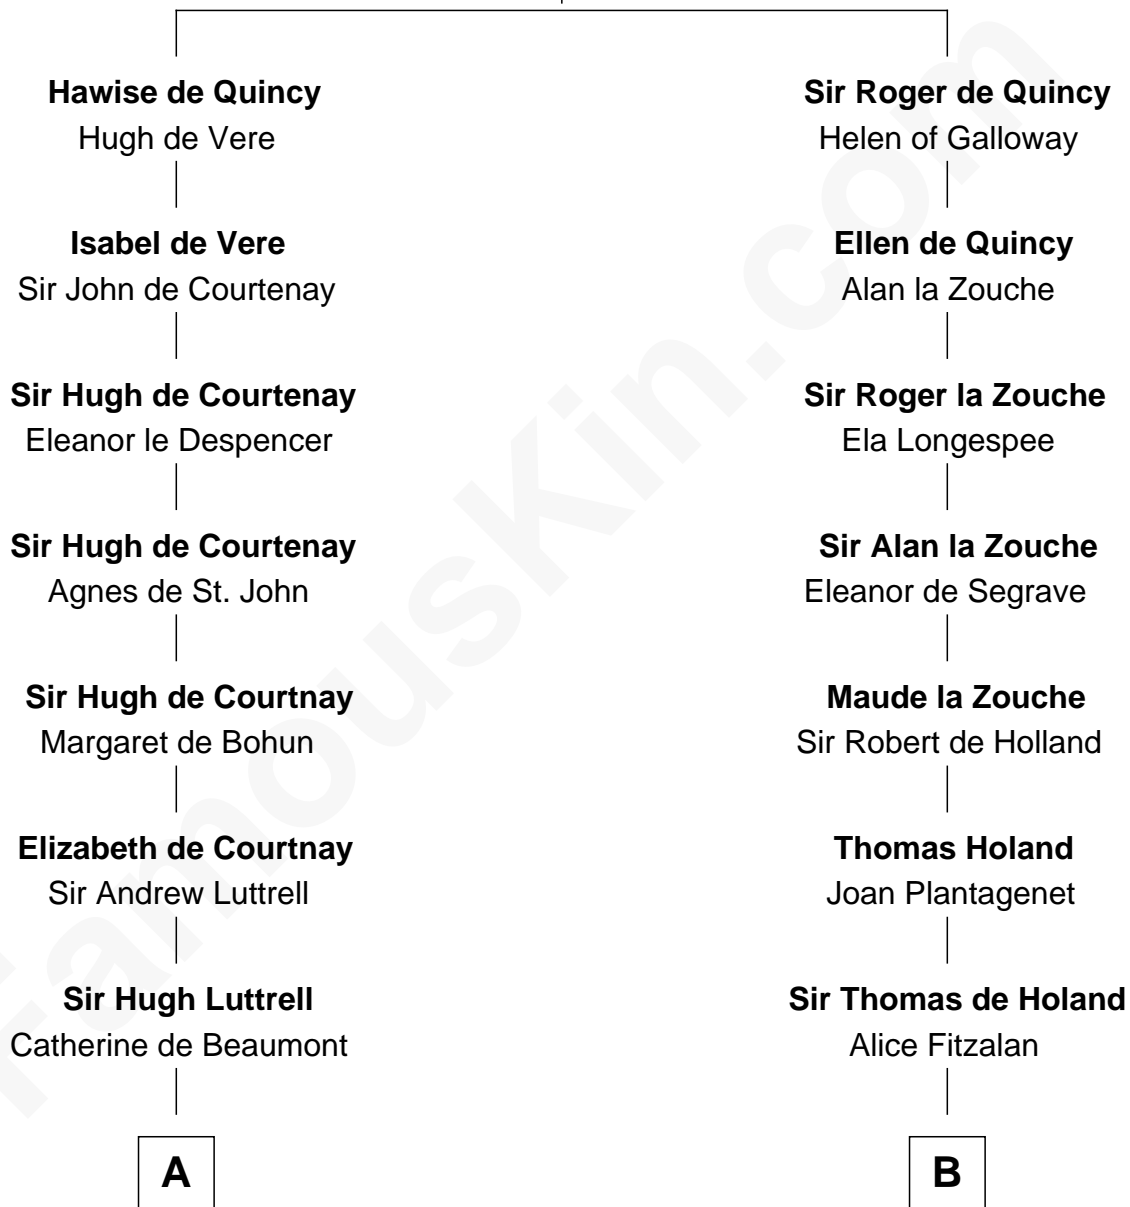

FamousKin.com Relationship Chart of

Herman Melville

Author of Moby Dick

17th cousin 3 times removed of

Patrick Henry

1st and 6th Governor of Virginia

Saher de Quincy
Margaret de Beaumont

C

—
Mercy Greenleaf

John Scollay

—
Priscilla Scollay

Thomas Melville

—
Allan Melville

Maria Gansevoort

—
Herman Melville

Author of Moby Dick