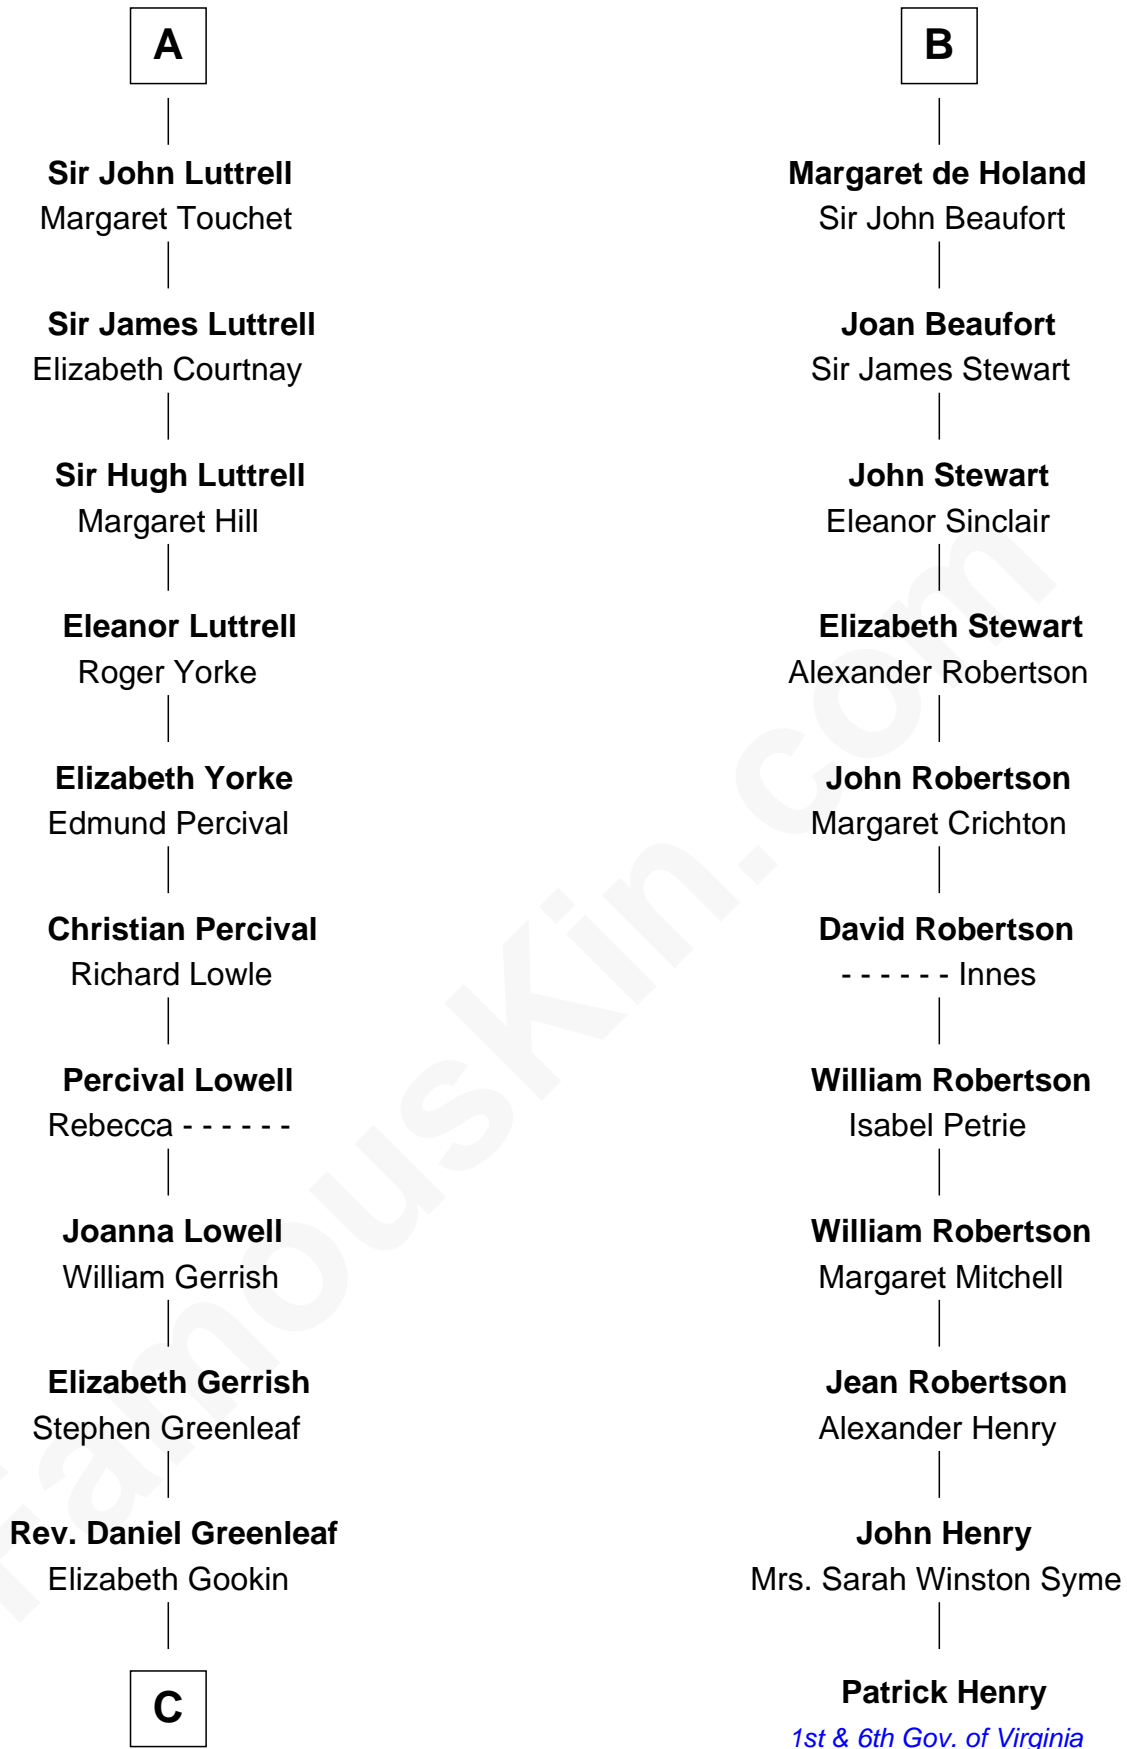

## Relationship Chart of

**Herman Melville**

*Author of Moby Dick*

17th cousin 3 times removed of

**Patrick Henry**

*1st and 6th Governor of Virginia*

**Sir William Marshal**

Isabel de Clare

**C**

—  
**Mercy Greenleaf**

John Scollay

—  
**Priscilla Scollay**

Thomas Melville

—  
**Allan Melville**

Maria Gansevoort

—  
**Herman Melville**