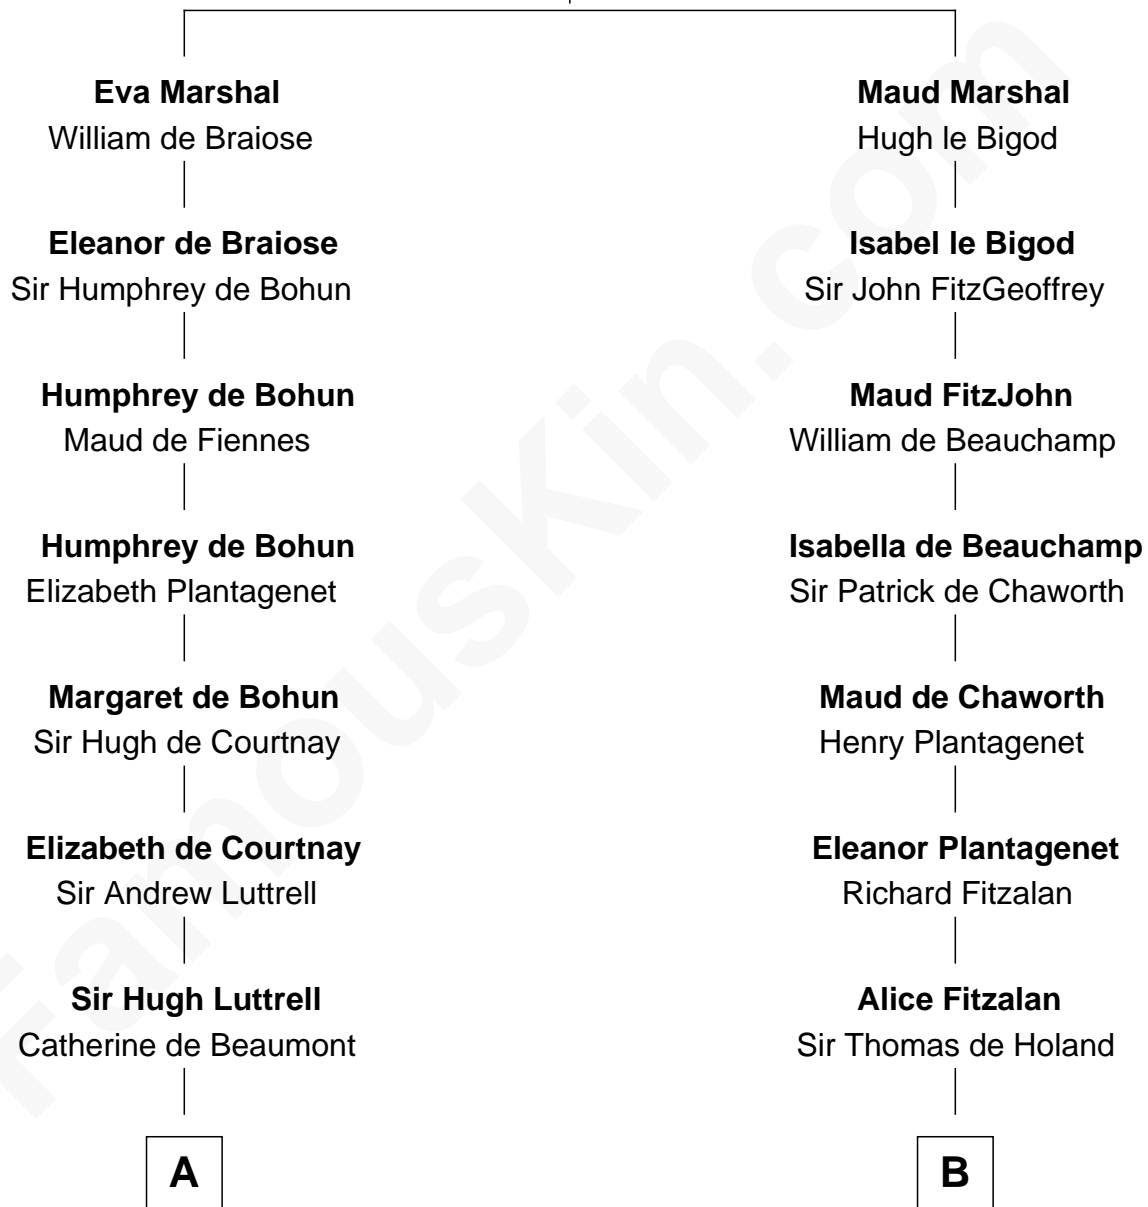

## Relationship Chart of

**Herman Melville**

*Author of Moby Dick*

17th cousin 3 times removed of

**Patrick Henry**

*1st and 6th Governor of Virginia*

**Sir William Marshal**

Isabel de Clare

**C**

—  
**Mercy Greenleaf**

John Scollay

—  
**Priscilla Scollay**

Thomas Melville

—  
**Allan Melville**

Maria Gansevoort

—  
**Herman Melville**

*Author of Moby Dick*