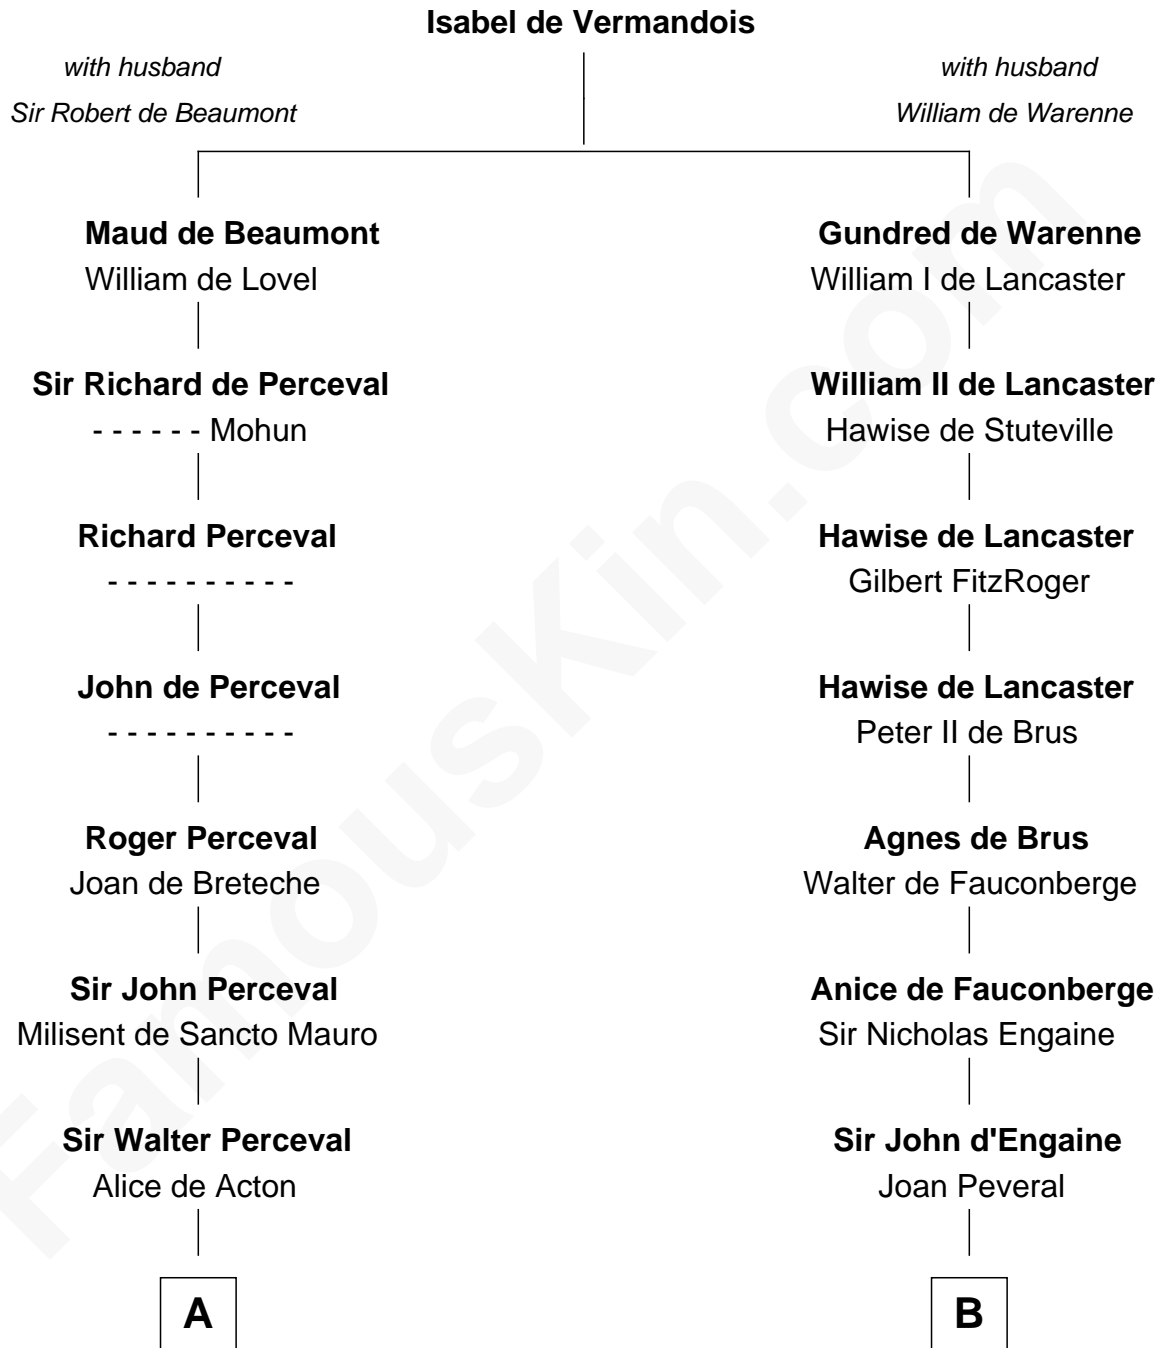

FamousKin.com Relationship Chart of

Herman Melville

Author of Moby Dick

19th cousin 2 times removed of

William Greene

2nd Governor of Rhode Island

C

Rev. Daniel Greenleaf

Elizabeth Gookin

Mercy Greenleaf

John Scollay

Priscilla Scollay

Thomas Melville

Allan Melville

Maria Gansevoort

Herman Melville

Author of Moby Dick

D

Samuel Greene

Mary Gorton

William Greene

Catharine Greene

William Greene

2nd Governor of Rhode Island