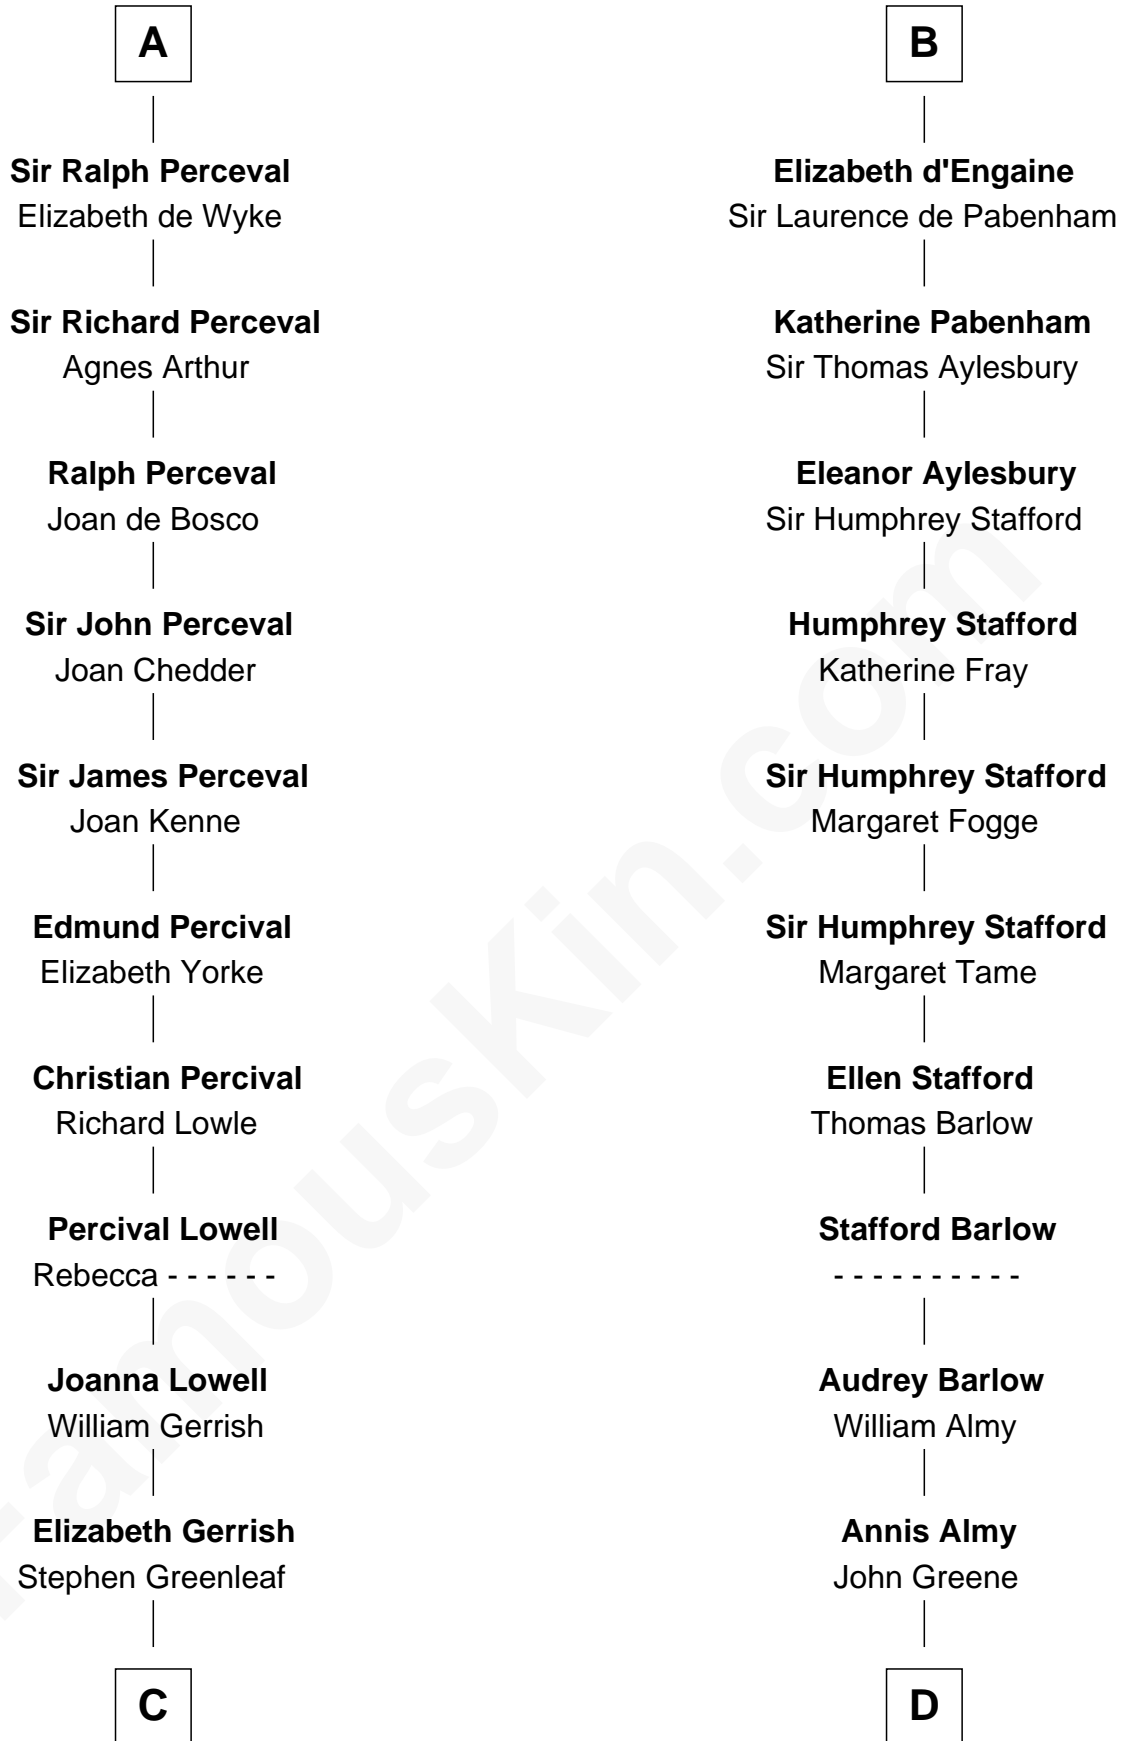

FamousKin.com Relationship Chart of

Herman Melville

Author of Moby Dick

19th cousin 2 times removed of

William Greene

2nd Governor of Rhode Island

C

Rev. Daniel Greenleaf

Elizabeth Gookin

Mercy Greenleaf

John Scollay

Priscilla Scollay

Thomas Melville

Allan Melville

Maria Gansevoort

Herman Melville